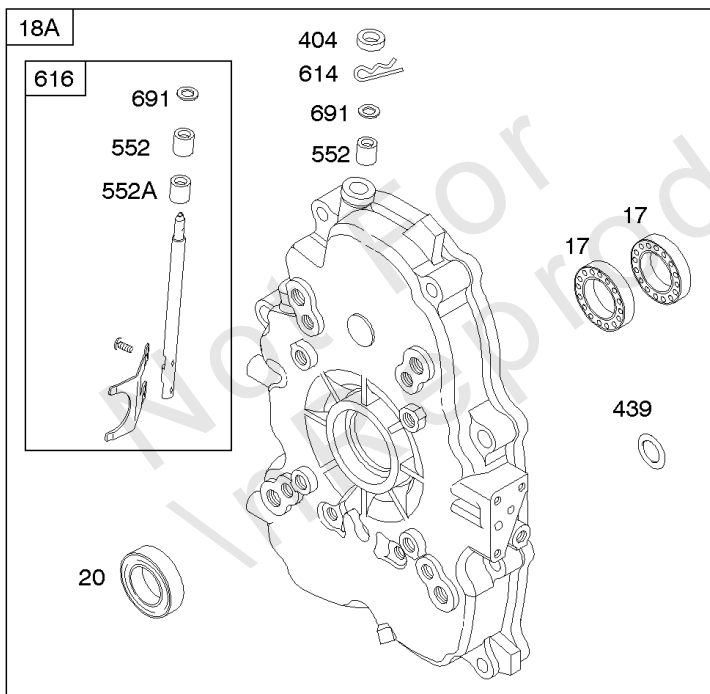

Crankcase Cover, Lubrication, Oil Filter Adapter,

REF NO	PART NO	QTY	DESCRIPTION
12	846487		GASKET, Crankcase
15A	691686		PLUG, Oil Drain -(1/4"-18 NPTF - 3/8 External Sq)
17	843827		BEARING, Ball -(Crankcase Cover Requires Two (2) Ball Bearings)
18	844588		COVER, Crankcase
20	805049S		SEAL, Oil -(PTO Side)
22	807362		SCREW -(Crankcase Cover/Sump)
86	690745		COVER, Gear
239	690233		SWITCH, Oil Pressure
273	690681		SEAL, O-Ring -(Oil Pump)
287	692062		SCREW -(Dipstick Tube) (M8x18mm)
287A	806660		SCREW -(Dipstick Tube)
402	690679		SCREW -(Oil Filter Cover) (M6x21mm)
404	690704		WASHER, Sealing -(Governor Crank)
415	794903		PLUG -(1/8"-27 NPTF - EXTERNAL SQ)
439	692154		O-RING, Oil Gallery -(Crankcase Cover/Sump or Cylinder Assembly)
460	806667		CONNECTOR, Filter Adapter
468	690690		SEAL, O-Ring -(Oil Pump Screen)
479	807084		SCREW -(Oil Pump Screen) (M6x14mm)
523	693175		DIPSTICK
524	693172		SEAL, O-Ring -(Dipstick Tube)
525	693174		TUBE, Dipstick
525A	693173		TUBE, Dipstick
552	690701		BUSHING, Governor Crank
552A	806686		BUSHING, Governor Crank
565	690682		STUD -(Oil Filter Adapter)
596	691492		SCREW -(Oil Pump) (M6x30mm)
614	691550		PIN, Cotter
616	806685		CRANK, Governor
650	841233		SCREW -(Oil Deflector)
691	842826		SEAL, Governor Shaft
710	807689		COVER, Oil Filter
737	690679		SCREW -(Oil Filter Adapter) (M6x21mm)
737A	841233		SCREW -(Oil Filter Adapter) (Oil Filter Adapter)
816	690706		WASHER -(Oil Filter Adapter)
988	692063		GASKET, Oil Adapter
988A	690687		GASKET, Oil Adapter
1017	690900		SCREEN, Oil Pump