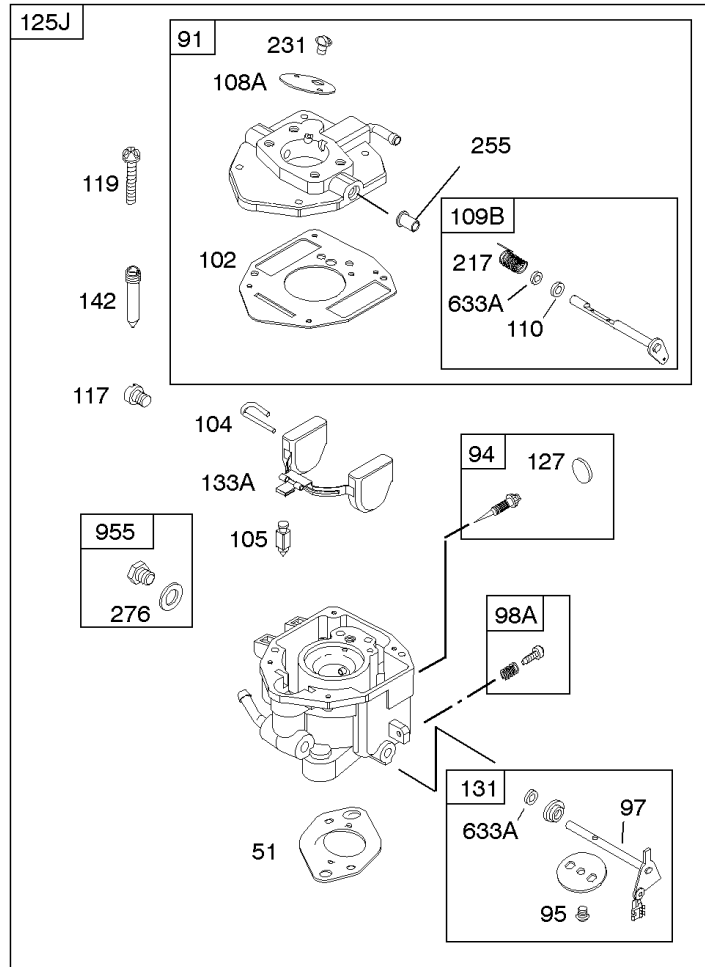

Carburetor

REF NO	PART NO	QTY	DESCRIPTION
51	691694		GASKET, Intake
91	809208		BODY, Upper Carburetor
94	844987		KIT, Idle Mixture
95	690718		SCREW -(Throttle Valve)
97	809007		KIT, Throttle Shaft
98	808177		KIT, Idle Speed
98A	808981		KIT, Idle Speed
102	692077		GASKET, Carburetor Body
104	690723		PIN, Float Hinge
105	797410		VALVE, Float Needle -(15.87 mm Long)
105A	846635		VALVE, Float Needle -(18.87 mm)
108A	844989		VALVE, Choke
109B	809096		SHAFT, Choke
110	806861		WASHER -(Choke Shaft) (Plastic)
117	690881		JET, Main -(Standard) (Standard)
118	844990		JET, Main -(High Altitude) (5000 Feet)
118A	809442		JET, Main -(High Altitude) (9000 Feet and Above)
119	690720		SCREW -(Upper Carburetor Body to Lower Carburetor Body) (M4x18mm)
119	842761		SCREW -(Upper Carburetor Body to Lower Carburetor Body) (M4x16mm)
122A	846960		SPACER, Carburetor
127	847028		PLUG, Welch
130	690726		VALVE, Throttle
133A	844546		FLOAT, Carburetor
142	690725		NOZZLE, Carburetor
187	791745		LINE, Fuel -(23) (Cut to Required Length)
187	791766		LINE, Fuel -(15 Inches Long)(Cut To Required Length)
187D	791744		LINE, Fuel -(Formed)(14 Inches Long)(Cut To Required Length)
217	806862		SPRING, Choke Return
231	690718		SCREW -(Choke Valve)
255	690721		BUSHING, Choke Shaft
276	690724		WASHER, Sealing
365	690711		SCREW -(Carburetor/Throttle Body) (M8x38mm)
365A	690866		SCREW -(Carburetor/Throttle Body) (M6 x 98mm)
601	791850		CLAMP, Hose
601A	691038		CLAMP, Hose -(Black)
633	806131		SEAL, Choke/Throttle Shaft -(Throttle Shaft)
633A	690722		SEAL, Choke/Throttle Shaft -(Choke Shaft)
807	805557		SPACER -(Throttle)