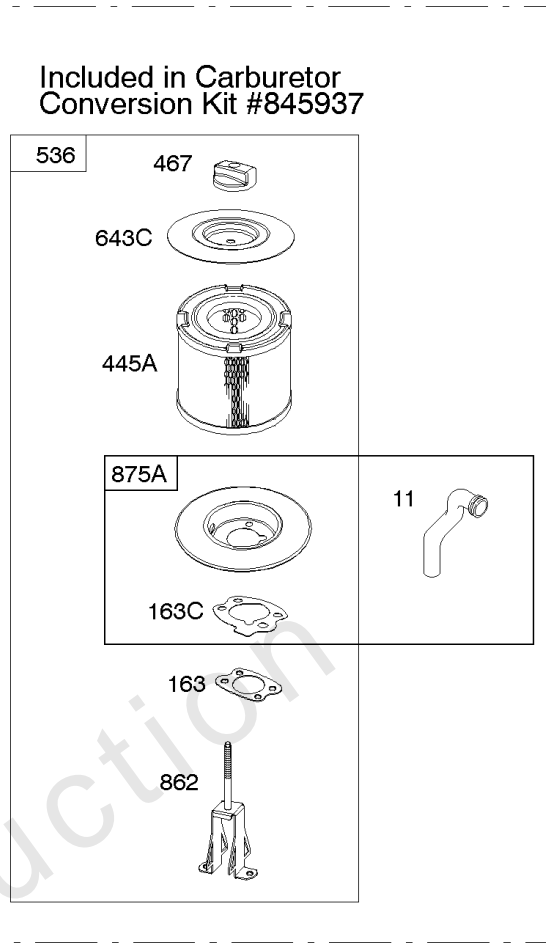

Carburetor

REF NO	PART NO	QTY	DESCRIPTION
601A	691038		CLAMP, Hose -(Black)
633	806131		SEAL, Choke/Throttle Shaft -(Throttle Shaft)
633A	690722		SEAL, Choke/Throttle Shaft -(Choke Shaft)
807	805557		SPACER -(Throttle)
833A	691593		SCREW -(Air Cleaner Mounting Strap/Stud)
947	692094		SOLENOID, Fuel
1091	844448		CAP, Limiter

Not For In Reproduction