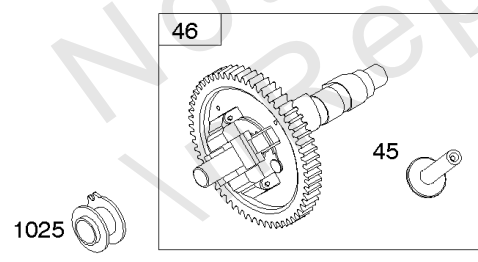

1036 EMISSIONS LABEL

1330 REPAIR MANUAL

1319 WARNING LABEL

WARNING

- Read and follow Operating Instructions before running engine.
- Gasoline is flammable. Allow engine to cool at least 2 minutes before refueling.
- Engines emit carbon monoxide, DO NOT run in enclosed area.
- Muffler area temperature may exceed 150°F. Do not touch hot parts.

REQUIRED when replacing parts with warning labels affixed.