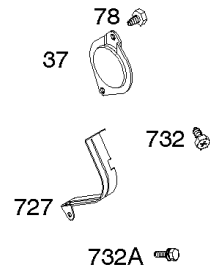

Not For
In Reproduction

Shrouds, Air Guides

REF NO	PART NO	QTY	DESCRIPTION
37	841309		GUARD, Flywheel
78	690688		SCREW -(Flywheel Guard)
197	807163		SCREW -(Back Plate)
215	841183		COVER, Cylinder Head -(Cylinder 1)
215A	841182		COVER, Cylinder Head -(Cylinder 2)
322	692067		SCREW -(Cylinder Head Cover)
349	690238		NUT -(Cylinder Head Cover)
447	841233		SCREW -(Air Guide Cover)
506	807120		SCREW -(Carburetor/EFI Cover)
529	690744		GROMMET
573	841310		PLATE, Back
638	691551		WASHER -(Cylinder Head Cover)
638A	690706		WASHER -(Cylinder Head Cover)
727	841313		COVER, Starter Drive
732	690688		SCREW -(Starter Drive Cover) (18mm)
732A	841233		SCREW -(Starter Drive Cover) (M6x10mm)
865	843768		COVER, Air Guide
879	842123		COVER, Carburetor/EFI
879A	807460		COVER, Carburetor/EFI