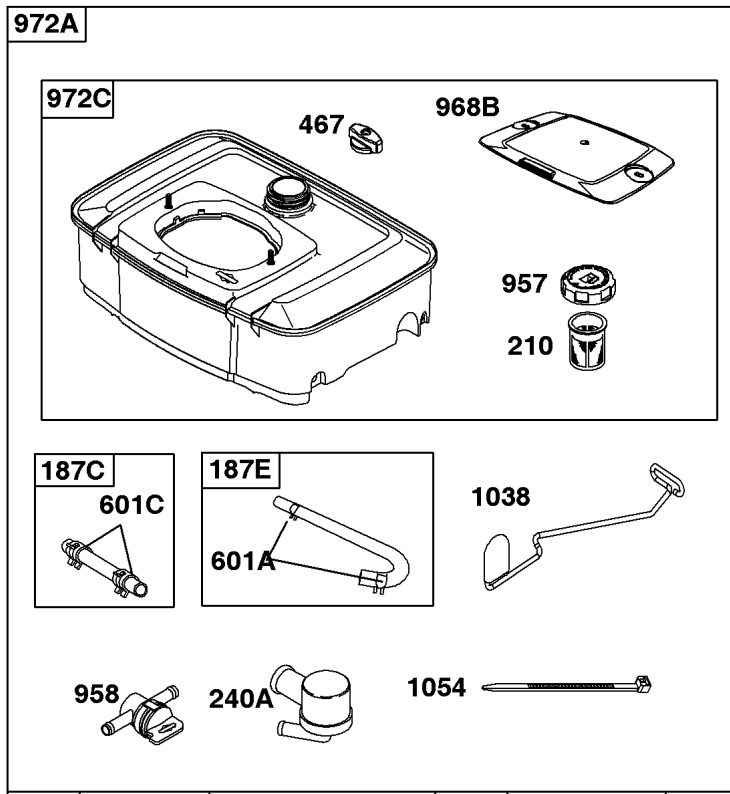

Included in Fuel Tank Service #845137

Included in Fuel Tank Service #845138

529A

674

674A

1054

964

387

628

628A

788

182G

182F

190A

182H

182J