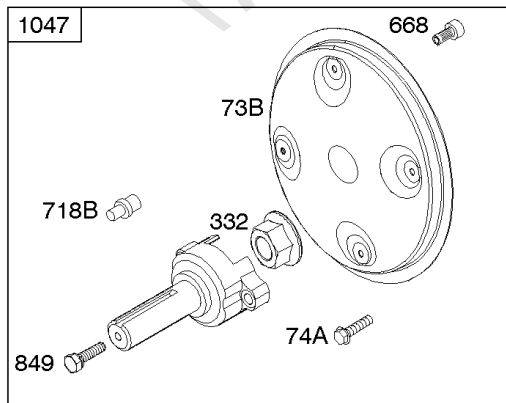

Flywheel, Rotating Screens

REF NO	PART NO	QTY	DESCRIPTION
23	841825		FLYWHEEL
65	690341		SCREW -(Rewind Starter) (Rewind Starter)
73	841662		SCREEN, Rotating
73A	841440		SCREEN, Rotating
73C	494439		SCREEN, Rotating
74	841441		SCREW -(Rotating Screen) (M5x14mm)
74A	691647		SCREW -(Rotating Screen)
332	690887		NUT -(Flywheel)
363	19203		PULLER, Flywheel
455	841794		CUP, Flywheel
668	691500		SPACER -(Rotating Screen)
668A	691215		SPACER -(Rotating Screen)
718A	690740		PIN, Locating -(28MM)
718B	841581		PIN, Locating -(32MM)
849	691088		SCREW -(Stub Shaft)
1047	841580		SHAFT, Stub