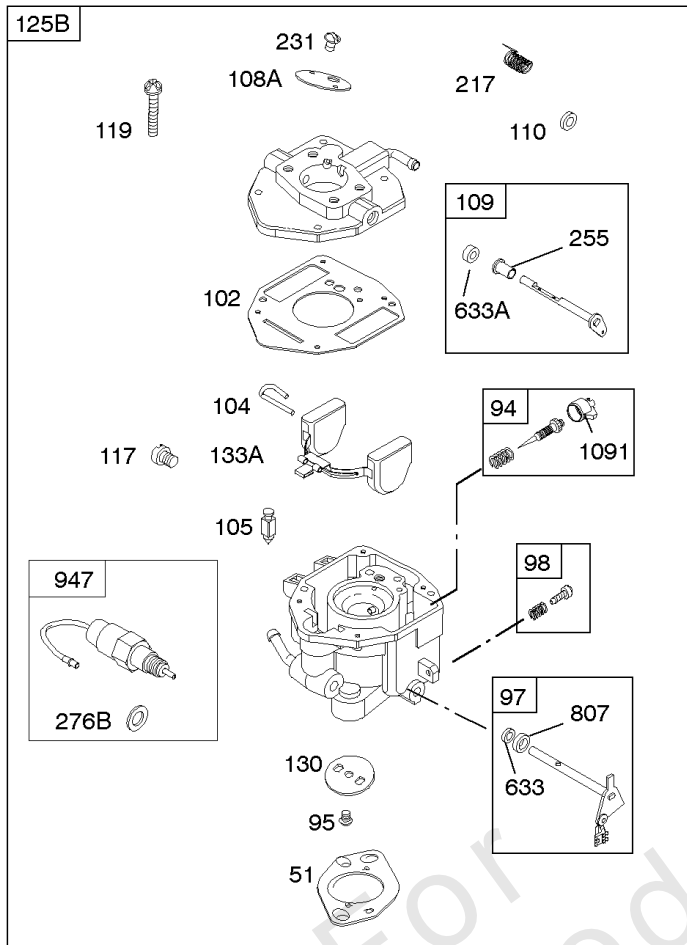

Carburetor

REF NO	PART NO	QTY	DESCRIPTION
11	691556		TUBE, Breather
51	691694		GASKET, Intake
91	809208		BODY, Upper Carburetor
94	844987		KIT, Idle Mixture
95	690718		SCREW -(Throttle Valve)
97	809007		KIT, Throttle Shaft
98	808177		KIT, Idle Speed
102	692077		GASKET, Carburetor Body
104	690723		PIN, Float Hinge
105	797410		VALVE, Float Needle -(15.87 mm Long)
105A	846635		VALVE, Float Needle -(18.87 mm)
108A	844989		VALVE, Choke
109	808398		KIT, Choke Shaft
109B	809096		SHAFT, Choke
110	806861		WASHER -(Choke Shaft) (Plastic)
117	690881		JET, Main -(Standard) (Standard)
118	844990		JET, Main -(High Altitude) (5000 Feet)
118A	809442		JET, Main -(High Altitude) (9000 Feet and Above)
119	842761		SCREW -(Upper Carburetor Body to Lower Carburetor Body) (M4x16mm)
119	690720		SCREW -(Upper Carburetor Body to Lower Carburetor Body) (M4x18mm)
130	690726		VALVE, Throttle
133A	844546		FLOAT, Carburetor
142	690725		NOZZLE, Carburetor
163	692081		GASKET, Air Cleaner -(Air Cleaner)
187	791745		LINE, Fuel -(23) (Cut to Required Length)
187	791766		LINE, Fuel -(15 Inches Long)(Cut To Required Length)
187D	791744		LINE, Fuel -(Formed)(14 Inches Long)(Cut To Required Length)
217	806862		SPRING, Choke Return
231	690718		SCREW -(Choke Valve)
255	690721		BUSHING, Choke Shaft
276B	806137		WASHER, Sealing -(Fuel Solenoid)
365	690711		SCREW -(Carburetor/Throttle Body) (M8x38mm)
365A	690866		SCREW -(Carburetor/Throttle Body) (M6 x 98mm)
445A	393957S		FILTER, A/C Cartridge
467	691985		KNOB, Air Cleaner Cover -Used Before Code Date 10040100
467	846431		KNOB, Air Cleaner Cover -Used After Code Date 10033100
536	845198		CLEANER, Air
601	791850		CLAMP, Hose