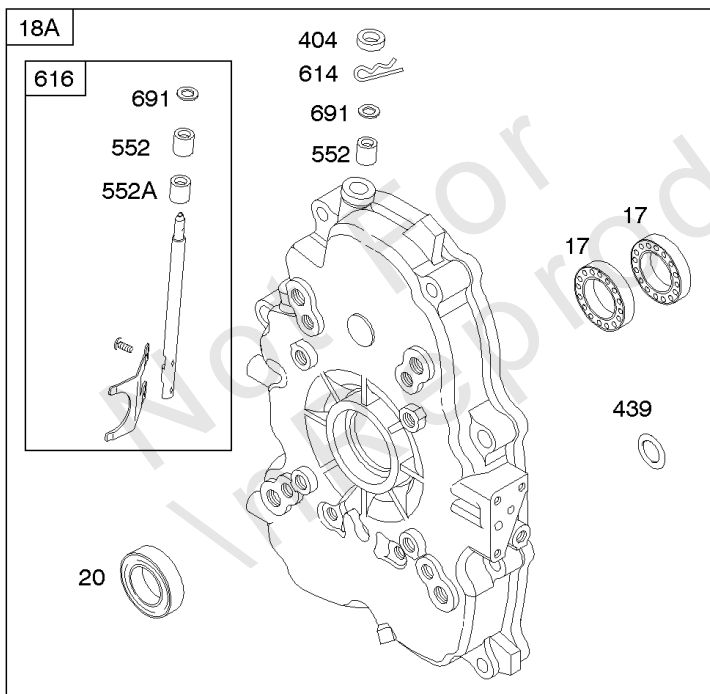

Carburetor Overhaul Kit, Engine & Valve Set

REF NO	PART NO	QTY	DESCRIPTION
3	805101S		SEAL, Oil -(Magneto Side)
7	806085S		GASKET, Cylinder Head
9	844986		GASKET, Breather
12	846487		GASKET, Crankcase
20	805049S		SEAL, Oil -(PTO Side)
51	691694		GASKET, Intake
51A	692035		GASKET, Intake
94	844987		KIT, Idle Mixture
102	692077		GASKET, Carburetor Body
104	690723		PIN, Float Hinge
105	797410		VALVE, Float Needle -(15.87 mm Long)
105A	846635		VALVE, Float Needle -(18.87 mm)
117	690881		JET, Main -(Standard) (Standard)
121	809021		KIT, Carburetor Overhaul
142	690725		NOZZLE, Carburetor
163	692081		GASKET, Air Cleaner -(Air Cleaner)
255	690721		BUSHING, Choke Shaft
273	690681		SEAL, O-Ring -(Oil Pump)
276	690724		WASHER, Sealing
276A	807085		WASHER, Sealing -(Rocker Cover)
358	808704		GASKET SET, Engine
439	692154		O-RING, Oil Gallery -(Crankcase Cover/Sump or Cylinder Assembly)
468	690690		SEAL, O-Ring -(Oil Pump Screen)
633	806131		SEAL, Choke/Throttle Shaft -(Throttle Shaft)
633A	690722		SEAL, Choke/Throttle Shaft -(Choke Shaft)
691	842826		SEAL, Governor Shaft
807	805557		SPACER -(Throttle)
868	691963		SEAL, Valve
883	691613		GASKET, Exhaust
988	692063		GASKET, Oil Adapter
1022	806039S		GASKET, Rocker Cover
1091	844448		CAP, Limiter
1095B	842723		GASKET SET, Valve