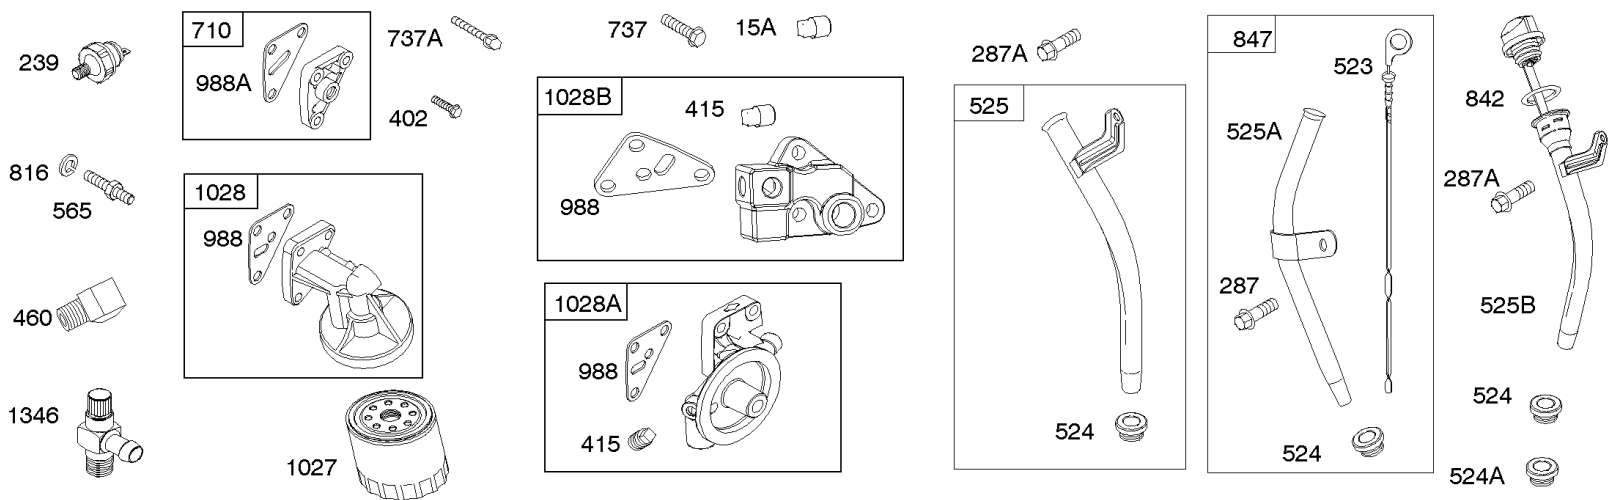

Crankcase Cover, Lubrication, Oil Filter Adapter,

REF NO	PART NO	QTY	DESCRIPTION
12	846487		GASKET, Crankcase
15A	691686		PLUG, Oil Drain -(1/4"-18 NPTF - 3/8 External Sq)
17	843827		BEARING, Ball -(Crankcase Cover Requires Two (2) Ball Bearings)
18	844588		COVER, Crankcase
20	805049S		SEAL, Oil -(PTO Side)
22	807362		SCREW -(Crankcase Cover/Sump)
86	690745		COVER, Gear
239	690233		SWITCH, Oil Pressure
273	690681		SEAL, O-Ring -(Oil Pump)
287	692062		SCREW -(Dipstick Tube) (M8x18mm)
287A	806660		SCREW -(Dipstick Tube)
402	690679		SCREW -(Oil Filter Cover) (M6x21mm)
404	690704		WASHER, Sealing -(Governor Crank)
415	794903		PLUG -(1/8"-27 NPTF - EXTERNAL SQ)
439	692154		O-RING, Oil Gallery -(Crankcase Cover/Sump or Cylinder Assembly)
460	806667		CONNECTOR, Filter Adapter
468	690690		SEAL, O-Ring -(Oil Pump Screen)
479	807084		SCREW -(Oil Pump Screen) (M6x14mm)
523	693175		DIPSTICK
524	693172		SEAL, O-Ring -(Dipstick Tube)
525	693174		TUBE, Dipstick
525A	693173		TUBE, Dipstick
552	690701		BUSHING, Governor Crank
552A	806686		BUSHING, Governor Crank
565	690682		STUD -(Oil Filter Adapter)
596	691492		SCREW -(Oil Pump) (M6x30mm)
614	691550		PIN, Cotter
616	806685		CRANK, Governor
650	841233		SCREW -(Oil Deflector)
691	842826		SEAL, Governor Shaft
710	807689		COVER, Oil Filter
737	690679		SCREW -(Oil Filter Adapter) (M6x21mm)
737A	841233		SCREW -(Oil Filter Adapter) (Oil Filter Adapter)
816	690706		WASHER -(Oil Filter Adapter)
988	692063		GASKET, Oil Adapter
988A	690687		GASKET, Oil Adapter
1017	690900		SCREEN, Oil Pump