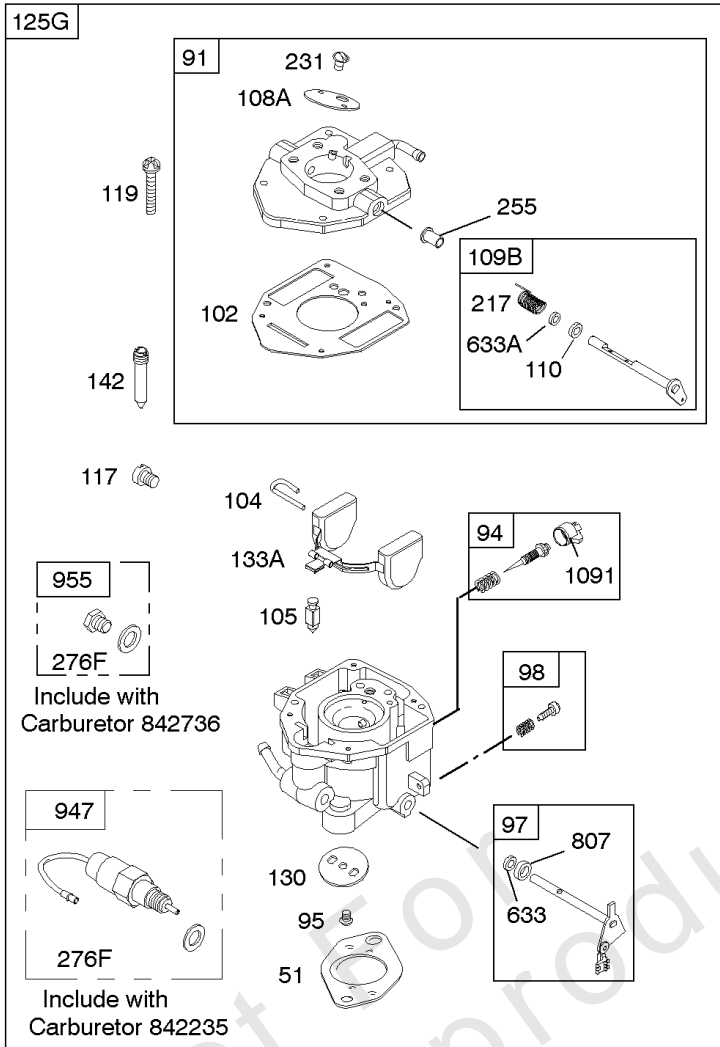

Carburetor

REF NO	PART NO	QTY	DESCRIPTION
51	691694		GASKET, Intake
91	809208		BODY, Upper Carburetor
94	844987		KIT, Idle Mixture
95	690718		SCREW -(Throttle Valve)
97	809007		KIT, Throttle Shaft
98	808177		KIT, Idle Speed
98A	808981		KIT, Idle Speed
102	692077		GASKET, Carburetor Body
104	690723		PIN, Float Hinge
105	797410		VALVE, Float Needle -(15.87 mm Long)
105A	846635		VALVE, Float Needle -(18.87 mm)
108A	844989		VALVE, Choke
109B	809096		SHAFT, Choke
110	806861		WASHER -(Choke Shaft) (Plastic)
117	690881		JET, Main -(Standard) (Standard)
118	844990		JET, Main -(High Altitude) (5000 Feet)
118A	809442		JET, Main -(High Altitude) (9000 Feet and Above)
119	690720		SCREW -(Upper Carburetor Body to Lower Carburetor Body) (M4x18mm)
119	842761		SCREW -(Upper Carburetor Body to Lower Carburetor Body) (M4x16mm)
122A	846960		SPACER, Carburetor
127	847028		PLUG, Welch
130	690726		VALVE, Throttle
133A	844546		FLOAT, Carburetor
142	690725		NOZZLE, Carburetor
187	791745		LINE, Fuel -(23) (Cut to Required Length)
187	791766		LINE, Fuel -(15 Inches Long)(Cut To Required Length)
187D	791744		LINE, Fuel -(Formed)(14 Inches Long)(Cut To Required Length)
217	806862		SPRING, Choke Return
231	690718		SCREW -(Choke Valve)
255	690721		BUSHING, Choke Shaft
276	690724		WASHER, Sealing
365	690711		SCREW -(Carburetor/Throttle Body) (M8x38mm)
365A	690866		SCREW -(Carburetor/Throttle Body) (M6 x 98mm)
601	791850		CLAMP, Hose
601A	691038		CLAMP, Hose -(Black)
633	806131		SEAL, Choke/Throttle Shaft -(Throttle Shaft)
633A	690722		SEAL, Choke/Throttle Shaft -(Choke Shaft)
807	805557		SPACER -(Throttle)