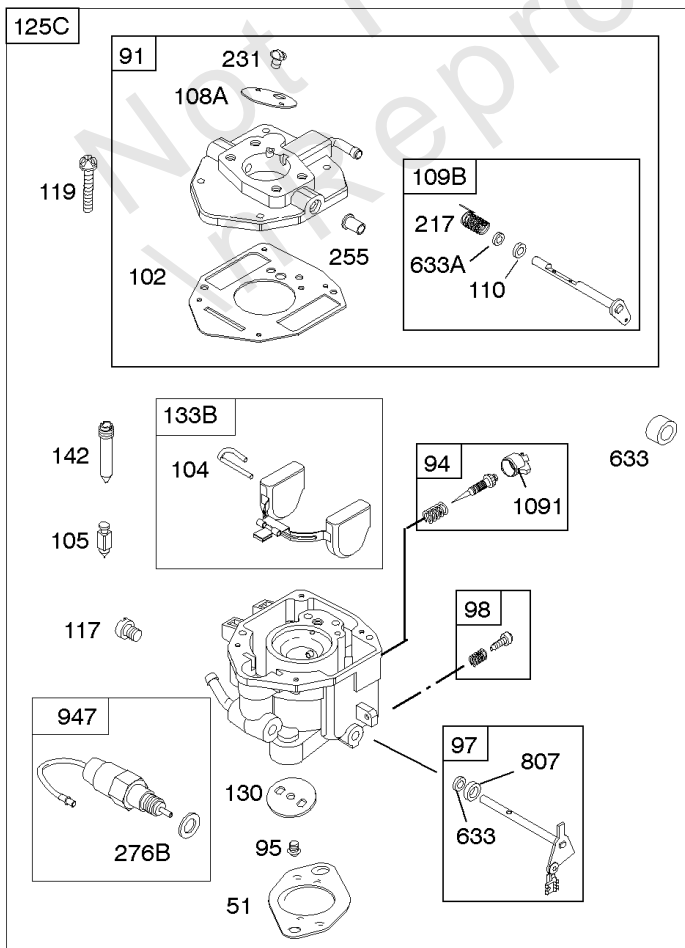

Carburetor

REF NO	PART NO	QTY	DESCRIPTION
11	691556		TUBE, Breather
51	691694		GASKET, Intake
91	809208		BODY, Upper Carburetor
94	844987		KIT, Idle Mixture
95	690718		SCREW -(Throttle Valve)
97	809007		KIT, Throttle Shaft
98	808177		KIT, Idle Speed
102	692077		GASKET, Carburetor Body
104	690723		PIN, Float Hinge
105	797410		VALVE, Float Needle -(15.87 mm Long)
105A	846635		VALVE, Float Needle -(18.87 mm)
108A	844989		VALVE, Choke
109	808398		KIT, Choke Shaft
109B	809096		SHAFT, Choke
110	806861		WASHER -(Choke Shaft) (Plastic)
117	690881		JET, Main -(Standard) (Standard)
118	844990		JET, Main -(High Altitude) (5000 Feet)
118A	809442		JET, Main -(High Altitude) (9000 Feet and Above)
119	842761		SCREW -(Upper Carburetor Body to Lower Carburetor Body) (M4x16mm)
119	690720		SCREW -(Upper Carburetor Body to Lower Carburetor Body) (M4x18mm)
130	690726		VALVE, Throttle
133A	844546		FLOAT, Carburetor
142	690725		NOZZLE, Carburetor
163	692081		GASKET, Air Cleaner -(Air Cleaner)
187	791745		LINE, Fuel -(23) (Cut to Required Length)
187	791766		LINE, Fuel -(15 Inches Long)(Cut To Required Length)
187D	791744		LINE, Fuel -(Formed)(14 Inches Long)(Cut To Required Length)
217	806862		SPRING, Choke Return
231	690718		SCREW -(Choke Valve)
255	690721		BUSHING, Choke Shaft
276B	806137		WASHER, Sealing -(Fuel Solenoid)
365	690711		SCREW -(Carburetor/Throttle Body) (M8x38mm)
365A	690866		SCREW -(Carburetor/Throttle Body) (M6 x 98mm)
445A	393957S		FILTER, A/C Cartridge
467	691985		KNOB, Air Cleaner Cover -Used Before Code Date 10040100
467	846431		KNOB, Air Cleaner Cover -Used After Code Date 10033100
536	845198		CLEANER, Air
601	791850		CLAMP, Hose