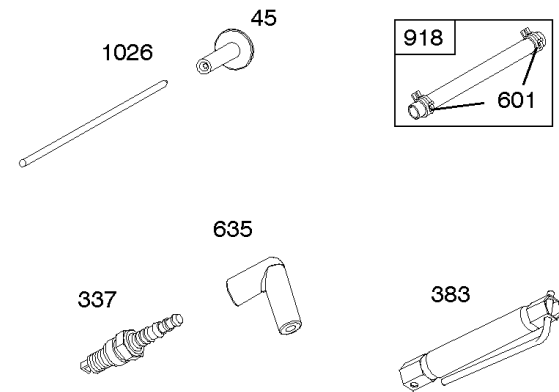

Cylinder Head, Valve Covers

Mfg. No: 305447-3078-G1

Cylinder Head, Valve Covers

REF NO	PART NO	QTY	DESCRIPTION
5	809200		HEAD, Cylinder -(Cylinder 1)
5A	809201		HEAD, Cylinder -(Cylinder 2)
7	806085S		GASKET, Cylinder Head
13	692059		SCREW -(Cylinder Head)
21	809500		CAP, Oil Fill
33	807681		VALVE, Exhaust
34	807680		VALVE, Intake
35	692084		SPRING, Valve -(Intake) (Intake)
36	692084		SPRING, Valve -(Exhaust) (Exhaust)
40	692058		RETAINER, Valve
42	807683		RETAINER, Valve
45	843379		TAPPET, Valve
192	807623		ADJUSTER, Rocker Arm
276A	807085		WASHER, Sealing -(Rocker Cover)
276D	691766		WASHER, Sealing -(Head)(Rocker Cover)
337	792015		PLUG, Spark
383	19576S		WRENCH, Spark Plug
601	791850		CLAMP, Hose
635	692076		BOOT, Spark Plug
830	809157		STUD, Rocker Arm -(Rocker Arm)
868	691963		SEAL, Valve
871	692057		BUSHING, Valve Guide
914	807084		SCREW -(Rocker Cover)
918	791880		HOSE, Vacuum
1022	806039S		GASKET, Rocker Cover
1023	843749		COVER, Rocker
1023B	691494		COVER, Rocker
1023C	690910		COVER, Rocker
1023E	691531		COVER, Rocker -(Used On Engines Equipped With 9 Quart Fuel Tanks)
1023D	691558		COVER, Rocker
1026	691758		ROD, Push -(Exhaust)(Aluminum)
1026	691836		ROD, Push -(Intake)(Steel)
1029	807323		ARM, Rocker
1100	791959		PIVOT, Rocker Arm
1254	807084		SCREW -(Rocker Arm Stud)