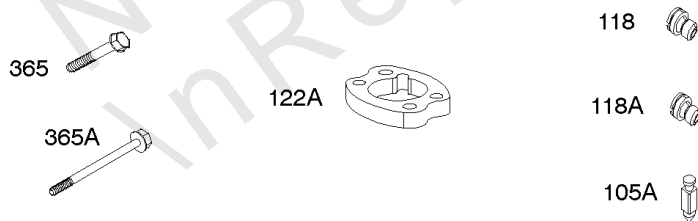

Carburetor

REF NO	PART NO	QTY	DESCRIPTION
51	691694		GASKET, Intake
91	809208		BODY, Upper Carburetor
94	844987		KIT, Idle Mixture
95	690718		SCREW -(Throttle Valve)
97	809007		KIT, Throttle Shaft
98	808177		KIT, Idle Speed
98A	808981		KIT, Idle Speed
102	692077		GASKET, Carburetor Body
104	690723		PIN, Float Hinge
105	797410		VALVE, Float Needle -(15.87 mm Long)
105A	846635		VALVE, Float Needle -(18.87 mm)
108A	844989		VALVE, Choke
109B	809096		SHAFT, Choke
110	806861		WASHER -(Choke Shaft) (Plastic)
117	690881		JET, Main -(Standard) (Standard)
118	844990		JET, Main -(High Altitude) (5000 Feet)
118A	809442		JET, Main -(High Altitude) (9000 Feet and Above)
119	690720		SCREW -(Upper Carburetor Body to Lower Carburetor Body) (M4x18mm)
119	842761		SCREW -(Upper Carburetor Body to Lower Carburetor Body) (M4x16mm)
122A	846960		SPACER, Carburetor
127	847028		PLUG, Welch
130	690726		VALVE, Throttle
133A	844546		FLOAT, Carburetor
142	690725		NOZZLE, Carburetor
187	791745		LINE, Fuel -(23) (Cut to Required Length)
187	791766		LINE, Fuel -(15 Inches Long)(Cut To Required Length)
187D	791744		LINE, Fuel -(Formed)(14 Inches Long)(Cut To Required Length)
217	806862		SPRING, Choke Return
231	690718		SCREW -(Choke Valve)
255	690721		BUSHING, Choke Shaft
276	690724		WASHER, Sealing
365	690711		SCREW -(Carburetor/Throttle Body) (M8x38mm)
365A	690866		SCREW -(Carburetor/Throttle Body) (M6 x 98mm)
601	791850		CLAMP, Hose
601A	691038		CLAMP, Hose -(Black)
633	806131		SEAL, Choke/Throttle Shaft -(Throttle Shaft)
633A	690722		SEAL, Choke/Throttle Shaft -(Choke Shaft)
807	805557		SPACER -(Throttle)