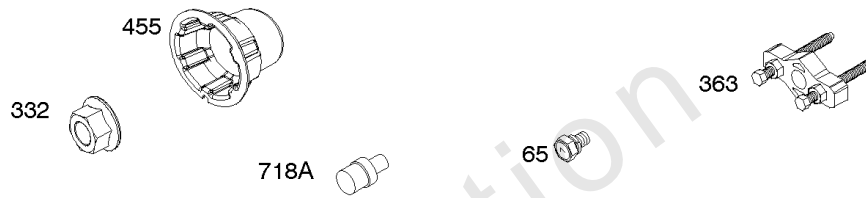

Flywheel, Rotating Screens

REF NO	PART NO	QTY	DESCRIPTION
23	841825		FLYWHEEL
65	690341		SCREW -(Rewind Starter) (Rewind Starter)
73	841662		SCREEN, Rotating
73A	841440		SCREEN, Rotating
73C	494439		SCREEN, Rotating
74	841441		SCREW -(Rotating Screen) (M5x14mm)
74A	691647		SCREW -(Rotating Screen)
332	690887		NUT -(Flywheel)
363	19203		PULLER, Flywheel
455	841794		CUP, Flywheel
668	691500		SPACER -(Rotating Screen)
668A	691215		SPACER -(Rotating Screen)
718A	690740		PIN, Locating -(28MM)
718B	841581		PIN, Locating -(32MM)
849	691088		SCREW -(Stub Shaft)
1047	841580		SHAFT, Stub