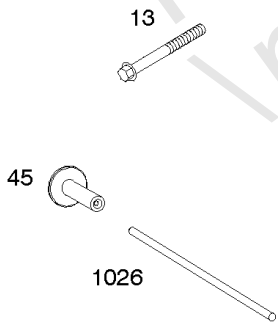

Cylinder Head, Valve Covers

Mfg. No: 305447-3078-G1

Cylinder Head, Valve Covers

REF NO	PART NO	QTY	DESCRIPTION
5	809200		HEAD, Cylinder -(Cylinder 1)
5A	809201		HEAD, Cylinder -(Cylinder 2)
7	806085S		GASKET, Cylinder Head
13	692059		SCREW -(Cylinder Head)
21	809500		CAP, Oil Fill
33	807681		VALVE, Exhaust
34	807680		VALVE, Intake
35	692084		SPRING, Valve -(Intake) (Intake)
36	692084		SPRING, Valve -(Exhaust) (Exhaust)
40	692058		RETAINER, Valve
42	807683		RETAINER, Valve
45	843379		TAPPET, Valve
192	807623		ADJUSTER, Rocker Arm
276A	807085		WASHER, Sealing -(Rocker Cover)
276D	691766		WASHER, Sealing -(Head)(Rocker Cover)
337	792015		PLUG, Spark
383	19576S		WRENCH, Spark Plug
601	791850		CLAMP, Hose
635	692076		BOOT, Spark Plug
830	809157		STUD, Rocker Arm -(Rocker Arm)
868	691963		SEAL, Valve
871	692057		BUSHING, Valve Guide
914	807084		SCREW -(Rocker Cover)
918	791880		HOSE, Vacuum
1022	806039S		GASKET, Rocker Cover
1023	843749		COVER, Rocker
1023B	691494		COVER, Rocker
1023C	690910		COVER, Rocker
1023E	691531		COVER, Rocker -(Used On Engines Equipped With 9 Quart Fuel Tanks)
1023D	691558		COVER, Rocker
1026	691758		ROD, Push -(Exhaust)(Aluminum)
1026	691836		ROD, Push -(Intake)(Steel)
1029	807323		ARM, Rocker
1100	791959		PIVOT, Rocker Arm
1254	807084		SCREW -(Rocker Arm Stud)