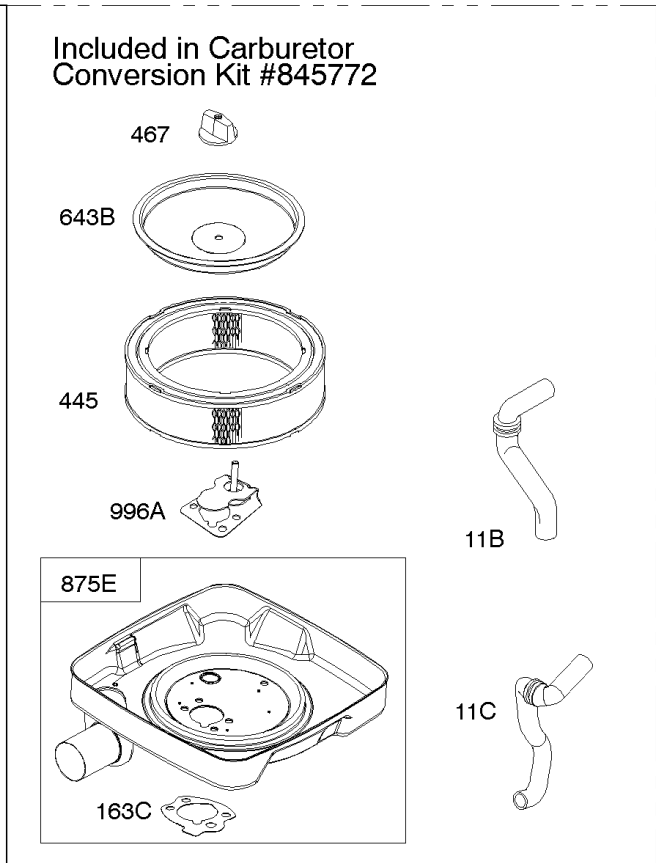

Carburetor

REF NO	PART NO	QTY	DESCRIPTION
11	691556		TUBE, Breather
11B	844921		TUBE, Breather -Used After Code Date 09121800
51	691694		GASKET, Intake
94	844987		KIT, Idle Mixture
95	690718		SCREW -(Throttle Valve)
97	809007		KIT, Throttle Shaft
98	808177		KIT, Idle Speed
102	692077		GASKET, Carburetor Body
104	690723		PIN, Float Hinge
105	797410		VALVE, Float Needle -(15.87 mm Long)
105A	846635		VALVE, Float Needle -(18.87 mm)
108A	844989		VALVE, Choke
109	808398		KIT, Choke Shaft
110	806861		WASHER -(Choke Shaft) (Plastic)
117	690881		JET, Main -(Standard) (Standard)
118	844990		JET, Main -(High Altitude) (5000 Feet)
118A	809442		JET, Main -(High Altitude) (9000 Feet and Above)
119	690720		SCREW -(Upper Carburetor Body to Lower Carburetor Body) (M4x18mm)
119	842761		SCREW -(Upper Carburetor Body to Lower Carburetor Body) (M4x16mm)
125	844988		CARBURETOR -Used After Code Date 09123100
130	690726		VALVE, Throttle
133A	844546		FLOAT, Carburetor
163	692081		GASKET, Air Cleaner -(Air Cleaner)
187	791745		LINE, Fuel -(23) (Cut to Required Length)
187	791766		LINE, Fuel -(15 Inches Long)(Cut To Required Length)
187D	791744		LINE, Fuel -(Formed)(14 Inches Long)(Cut To Required Length)
217	806862		SPRING, Choke Return
231	690718		SCREW -(Choke Valve)
255	690721		BUSHING, Choke Shaft
276	690724		WASHER, Sealing
365	690711		SCREW -(Carburetor/Throttle Body) (M8x38mm)
365A	690866		SCREW -(Carburetor/Throttle Body) (M6 x 98mm)
445	394018S		FILTER, A/C Cartridge
467	691985		KNOB, Air Cleaner Cover -Used Before Code Date 10040100
467	846431		KNOB, Air Cleaner Cover -Used After Code Date 10033100
601	791850		CLAMP, Hose
601A	691038		CLAMP, Hose -(Black)