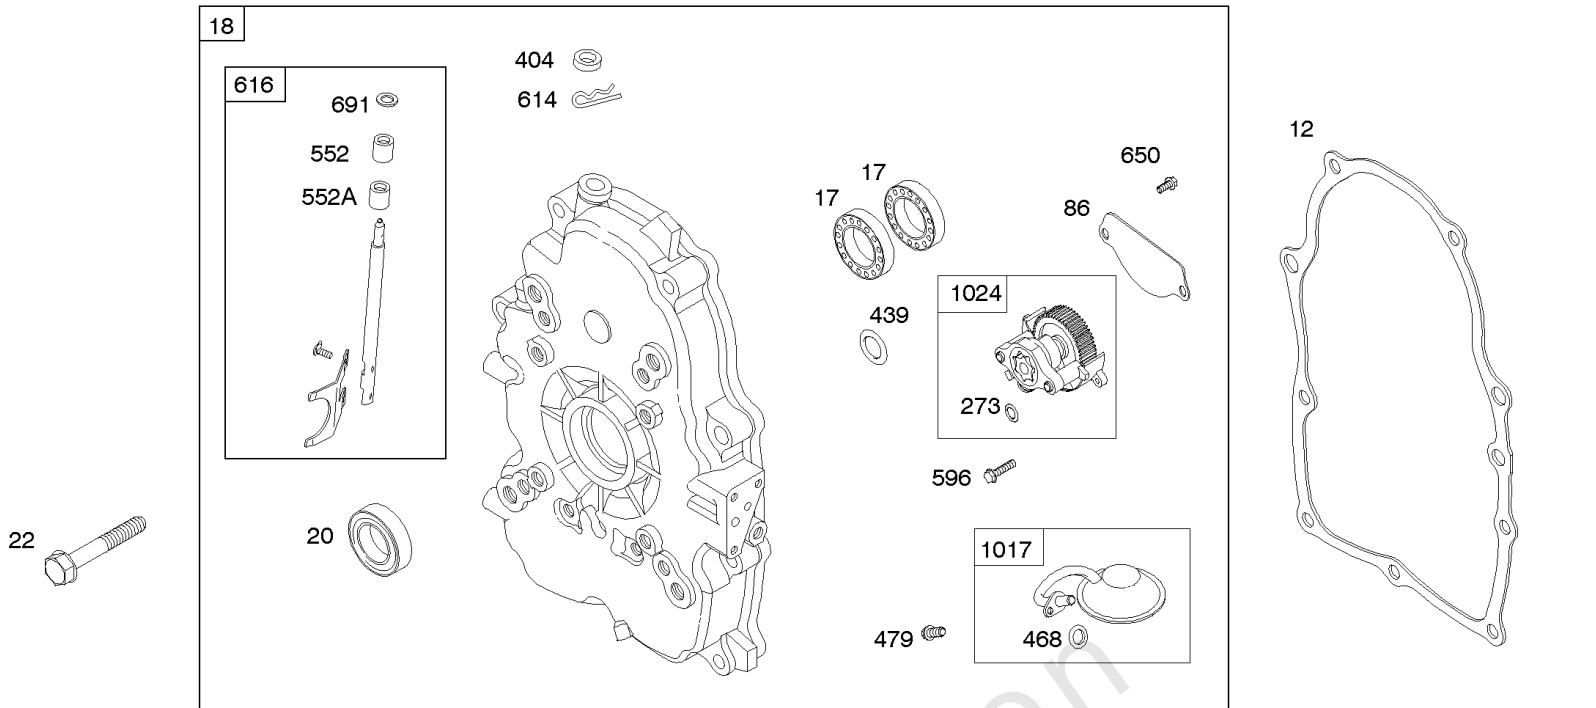

Carburetor Overhaul Kit, Engine & Valve Set

REF NO	PART NO	QTY	DESCRIPTION
3	805101S		SEAL, Oil -(Magneto Side)
7	806085S		GASKET, Cylinder Head
9	844986		GASKET, Breather
12	846487		GASKET, Crankcase
20	805049S		SEAL, Oil -(PTO Side)
51	691694		GASKET, Intake
51A	692035		GASKET, Intake
94	844987		KIT, Idle Mixture
102	692077		GASKET, Carburetor Body
104	690723		PIN, Float Hinge
105	797410		VALVE, Float Needle -(15.87 mm Long)
105A	846635		VALVE, Float Needle -(18.87 mm)
117	690881		JET, Main -(Standard) (Standard)
121	809021		KIT, Carburetor Overhaul
142	690725		NOZZLE, Carburetor
163	692081		GASKET, Air Cleaner -(Air Cleaner)
255	690721		BUSHING, Choke Shaft
273	690681		SEAL, O-Ring -(Oil Pump)
276	690724		WASHER, Sealing
276A	807085		WASHER, Sealing -(Rocker Cover)
358	808704		GASKET SET, Engine
439	692154		O-RING, Oil Gallery -(Crankcase Cover/Sump or Cylinder Assembly)
468	690690		SEAL, O-Ring -(Oil Pump Screen)
633	806131		SEAL, Choke/Throttle Shaft -(Throttle Shaft)
633A	690722		SEAL, Choke/Throttle Shaft -(Choke Shaft)
691	842826		SEAL, Governor Shaft
807	805557		SPACER -(Throttle)
868	691963		SEAL, Valve
883	691613		GASKET, Exhaust
988	692063		GASKET, Oil Adapter
1022	806039S		GASKET, Rocker Cover
1091	844448		CAP, Limiter
1095B	842723		GASKET SET, Valve