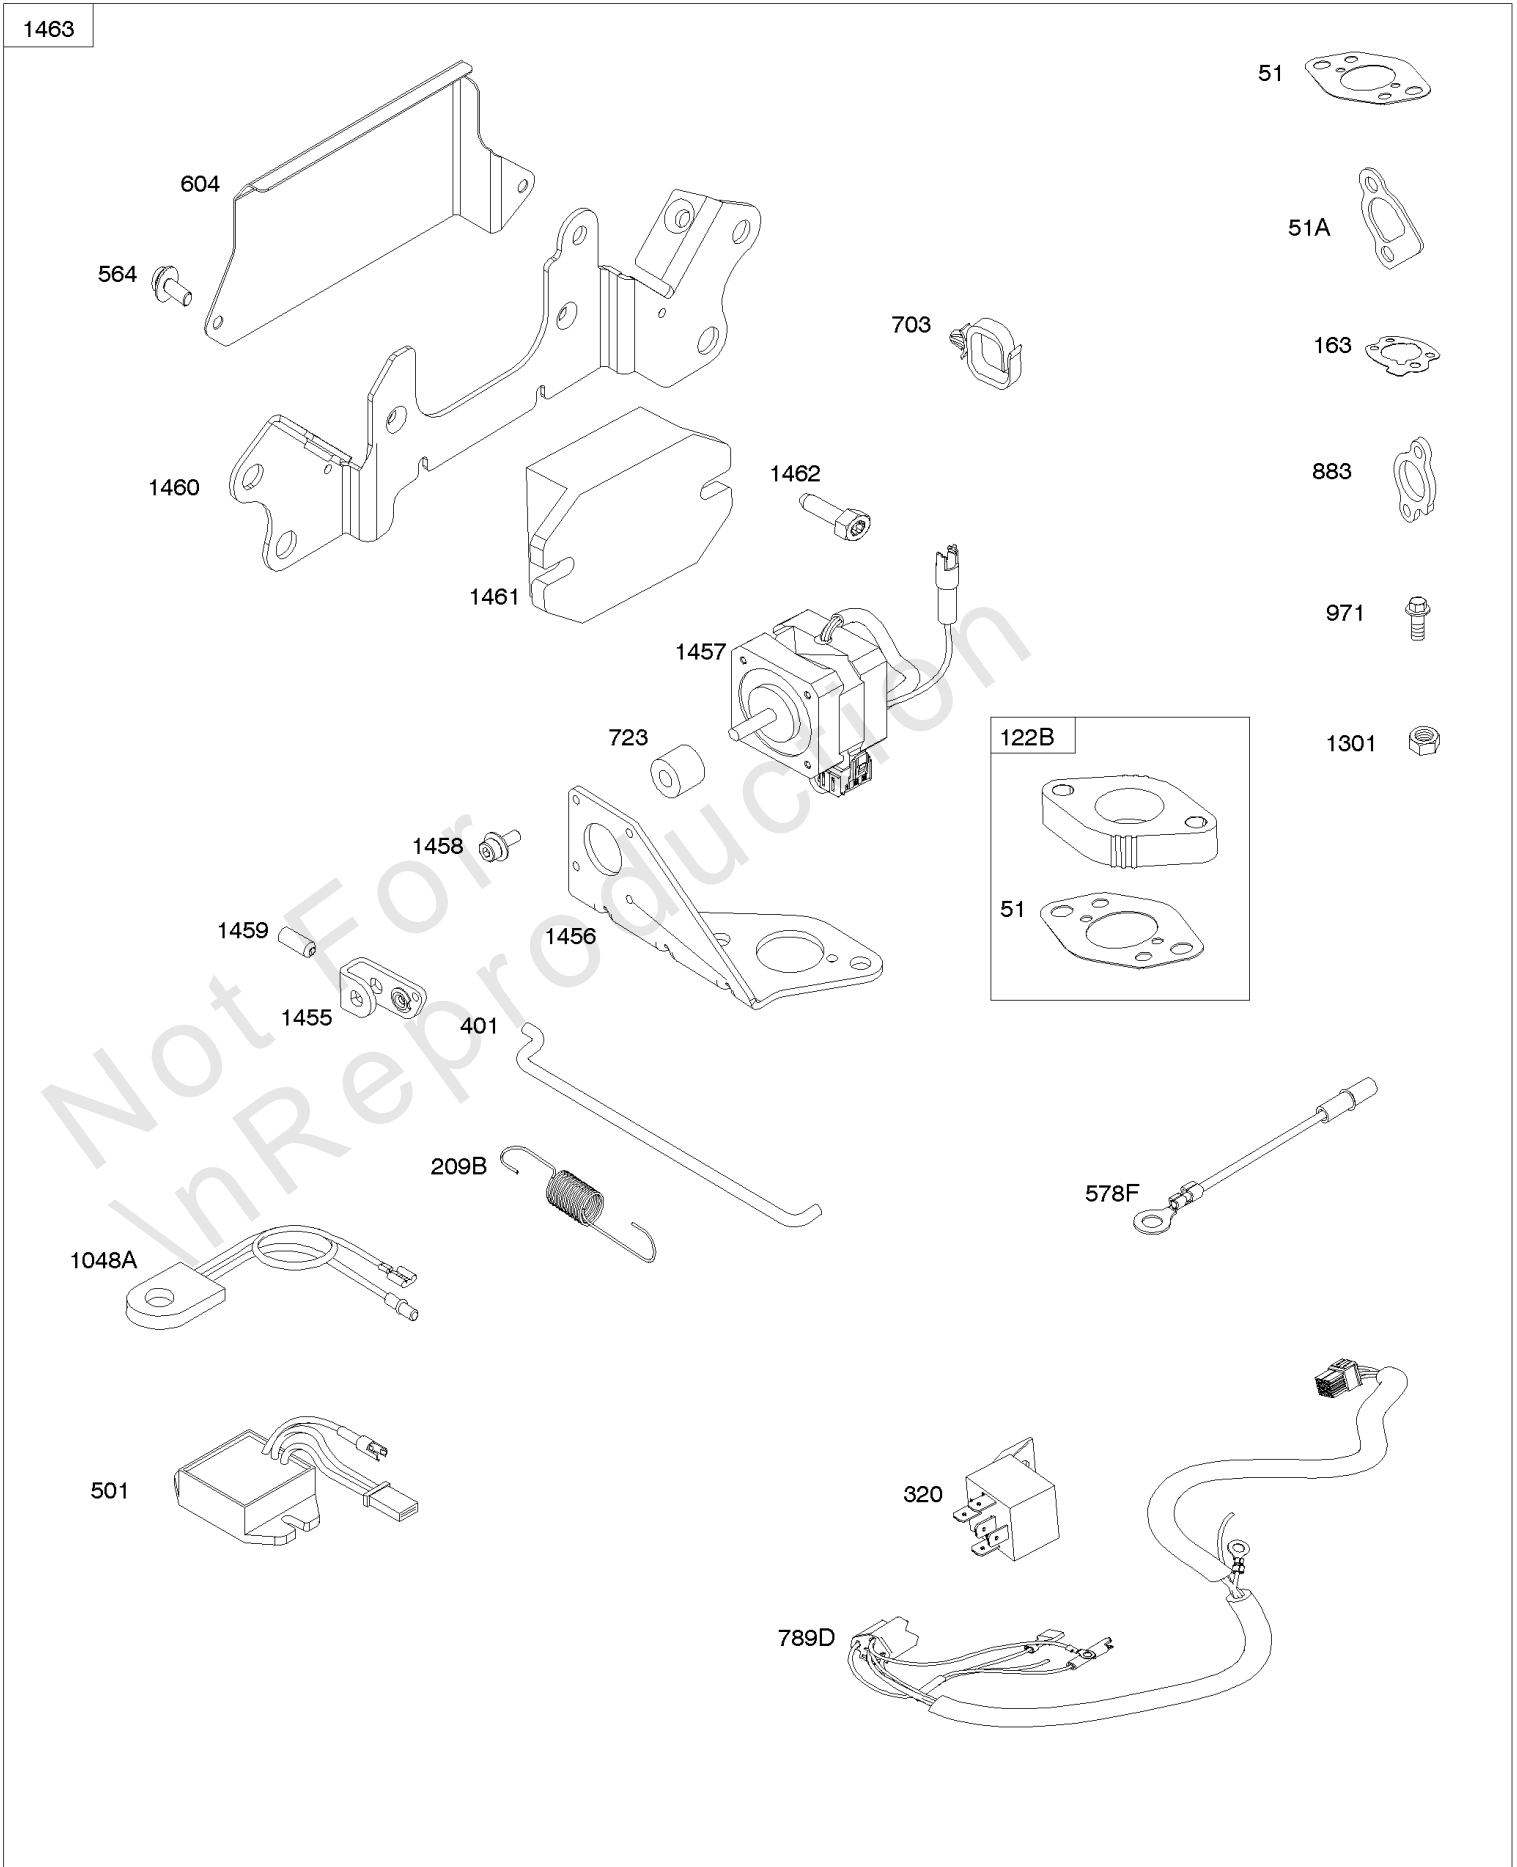

Electronic Governor

REF NO	PART NO	QTY	DESCRIPTION
51	691694		GASKET, Intake
51A	692035		GASKET, Intake
122B	845817		SPACER, Carburetor
163	692081		GASKET, Air Cleaner -(Air Cleaner)
320	1726829SM		RELAY(S)
401	845814		LINK, Actuator
501	845907		REGULATOR
564	690677		SCREW -(Control Cover)
578F	845849		WIRE ASSEMBLY
604	845821		COVER, Control
703	691010		CLIP
723	845818		SEAL, Foam
789D	845788		HARNESS, Wiring
883	691613		GASKET, Exhaust
971	807084		SCREW -(Air Cleaner Base to Carburetor/Throttle Body)
1048A	845556		MODULE, Electronic Governor
1301	845823		NUT -(Wiring Harness)
1455	845813		LEVER, Actuator
1456	845815		BRACKET, Mounting
1457	845819		MOTOR, Stepper
1458	845812		SCREW -(Stepper Motor)
1459	845820		SCREW
1460	845822		BRACKET, Control
1461	845824		UNIT, Engine Control -(Pre-Programmed)
1462	792629		SCREW -(Engine Control Unit) (ECU)