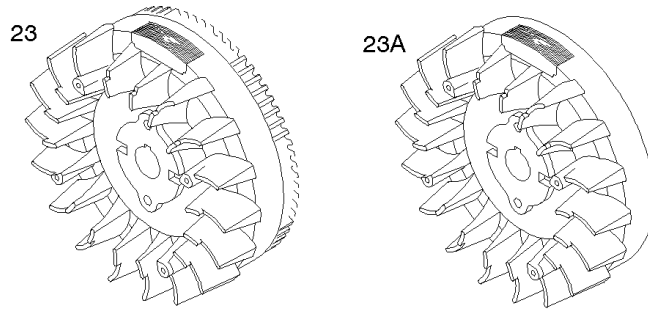

Flywheel, Rotating Screens

REF NO	PART NO	QTY	DESCRIPTION
23	841825		FLYWHEEL
65	690341		SCREW -(Rewind Starter) (Rewind Starter)
73	841662		SCREEN, Rotating
73A	841440		SCREEN, Rotating
73C	494439		SCREEN, Rotating
74	841441		SCREW -(Rotating Screen) (M5x14mm)
74A	691647		SCREW -(Rotating Screen)
332	690887		NUT -(Flywheel)
363	19203		PULLER, Flywheel
455	841794		CUP, Flywheel
668	691500		SPACER -(Rotating Screen)
668A	691215		SPACER -(Rotating Screen)
718A	690740		PIN, Locating -(28MM)
718B	841581		PIN, Locating -(32MM)
849	691088		SCREW -(Stub Shaft)
1047	841580		SHAFT, Stub