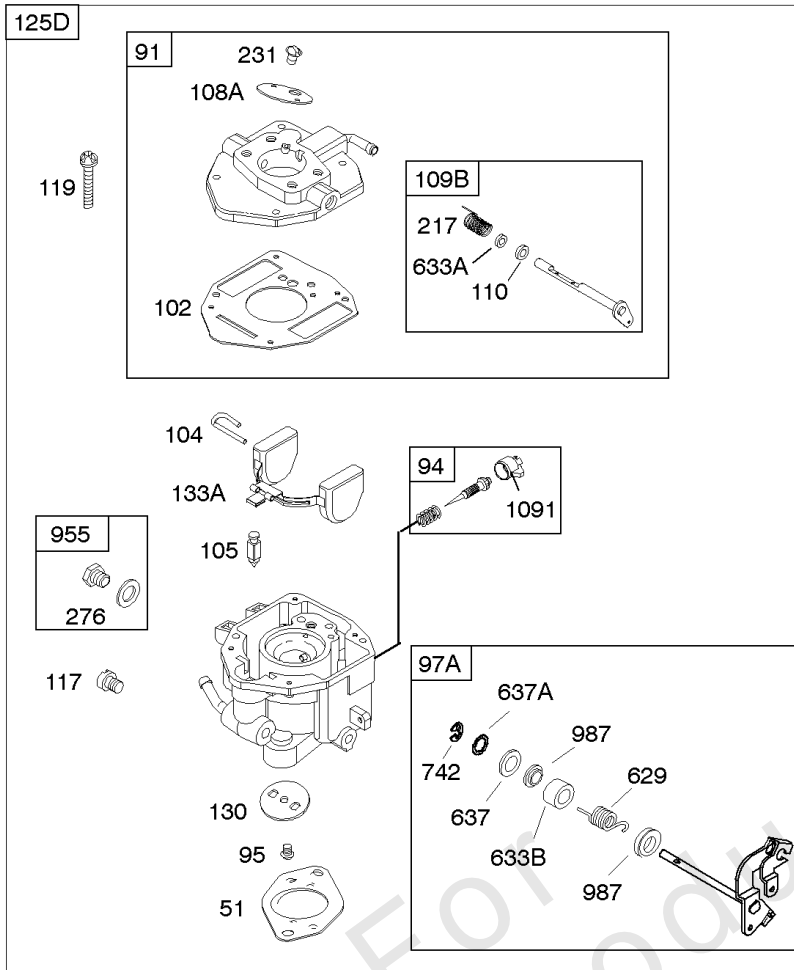

- 118
- 118A
- 105A

- 365
- 365A

Carburetor

REF NO	PART NO	QTY	DESCRIPTION
51	691694		GASKET, Intake
91	809208		BODY, Upper Carburetor
94	844987		KIT, Idle Mixture
95	690718		SCREW -(Throttle Valve)
98	808177		KIT, Idle Speed
98A	808981		KIT, Idle Speed
102	692077		GASKET, Carburetor Body
104	690723		PIN, Float Hinge
105	797410		VALVE, Float Needle -(15.87 mm Long)
105A	846635		VALVE, Float Needle -(18.87 mm)
108A	844989		VALVE, Choke
109	808398		KIT, Choke Shaft
109B	809096		SHAFT, Choke
110	806861		WASHER -(Choke Shaft) (Plastic)
117	690881		JET, Main -(Standard) (Standard)
118	844990		JET, Main -(High Altitude) (5000 Feet)
118A	809442		JET, Main -(High Altitude) (9000 Feet and Above)
119	842761		SCREW -(Upper Carburetor Body to Lower Carburetor Body) (M4x16mm)
119	690720		SCREW -(Upper Carburetor Body to Lower Carburetor Body) (M4x18mm)
130	690726		VALVE, Throttle
133A	844546		FLOAT, Carburetor
142	690725		NOZZLE, Carburetor
187	791766		LINE, Fuel -(15 Inches Long)(Cut To Required Length)
187	791745		LINE, Fuel -(23) (Cut to Required Length)
187D	791744		LINE, Fuel -(Formed)(14 Inches Long)(Cut To Required Length)
217	806862		SPRING, Choke Return
231	690718		SCREW -(Choke Valve)
255	690721		BUSHING, Choke Shaft
276	690724		WASHER, Sealing
276B	806137		WASHER, Sealing -(Fuel Solenoid)
365	690711		SCREW -(Carburetor/Throttle Body) (M8x38mm)
365A	690866		SCREW -(Carburetor/Throttle Body) (M6 x 98mm)
601	791850		CLAMP, Hose
601A	691038		CLAMP, Hose -(Black)
629	807004		SPRING, Throttle Return -(Throttle Return)
633	806131		SEAL, Choke/Throttle Shaft -(Throttle Shaft)
633A	690722		SEAL, Choke/Throttle Shaft -(Choke Shaft)