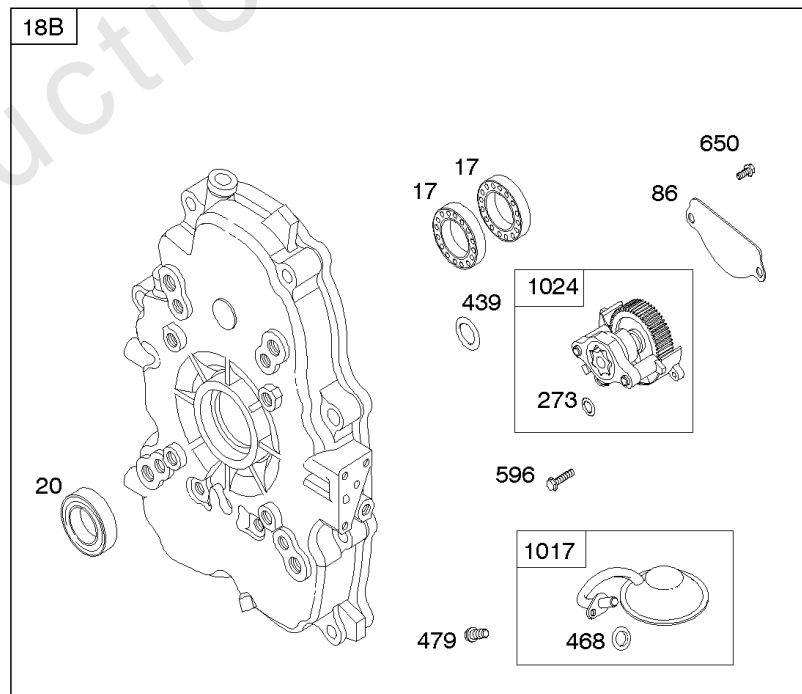

Carburetor Overhaul Kit, Engine & Valve Set

REF NO	PART NO	QTY	DESCRIPTION
3	805101S		SEAL, Oil -(Magneto Side)
7	806085S		GASKET, Cylinder Head
9	844986		GASKET, Breather
12	846487		GASKET, Crankcase
20	805049S		SEAL, Oil -(PTO Side)
51	691694		GASKET, Intake
51A	692035		GASKET, Intake
94	844987		KIT, Idle Mixture
102	692077		GASKET, Carburetor Body
104	690723		PIN, Float Hinge
105	797410		VALVE, Float Needle -(15.87 mm Long)
105A	846635		VALVE, Float Needle -(18.87 mm)
117	690881		JET, Main -(Standard) (Standard)
121	809021		KIT, Carburetor Overhaul
142	690725		NOZZLE, Carburetor
163	692081		GASKET, Air Cleaner -(Air Cleaner)
255	690721		BUSHING, Choke Shaft
273	690681		SEAL, O-Ring -(Oil Pump)
276	690724		WASHER, Sealing
276A	807085		WASHER, Sealing -(Rocker Cover)
358	808704		GASKET SET, Engine
439	692154		O-RING, Oil Gallery -(Crankcase Cover/Sump or Cylinder Assembly)
468	690690		SEAL, O-Ring -(Oil Pump Screen)
633	806131		SEAL, Choke/Throttle Shaft -(Throttle Shaft)
633A	690722		SEAL, Choke/Throttle Shaft -(Choke Shaft)
691	842826		SEAL, Governor Shaft
807	805557		SPACER -(Throttle)
868	691963		SEAL, Valve
883	691613		GASKET, Exhaust
988	692063		GASKET, Oil Adapter
1022	806039S		GASKET, Rocker Cover
1091	844448		CAP, Limiter
1095B	842723		GASKET SET, Valve