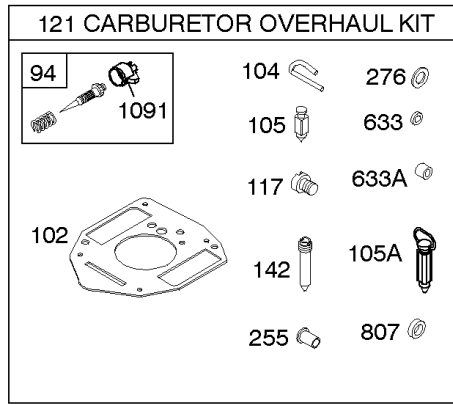

Carburetor

REF NO	PART NO	QTY	DESCRIPTION
601A	691038		CLAMP, Hose -(Black)
633	806131		SEAL, Choke/Throttle Shaft -(Throttle Shaft)
633A	690722		SEAL, Choke/Throttle Shaft -(Choke Shaft)
807	805557		SPACER -(Throttle)
833A	691593		SCREW -(Air Cleaner Mounting Strap/Stud)
947	692094		SOLENOID, Fuel
1091	844448		CAP, Limiter

Not For In Reproduction