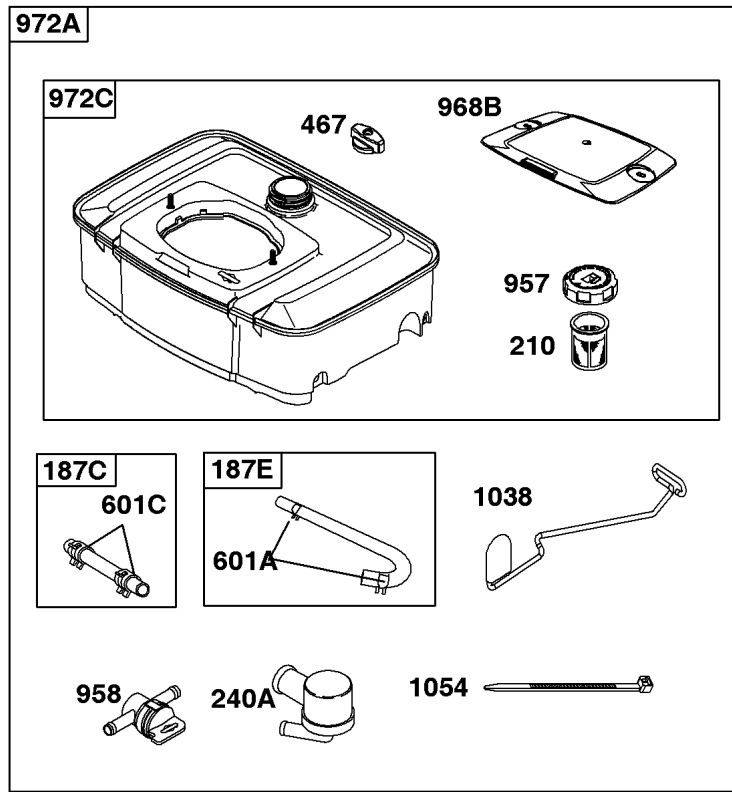

Included in Fuel Tank Service #845137

Included in Fuel Tank Service #845138