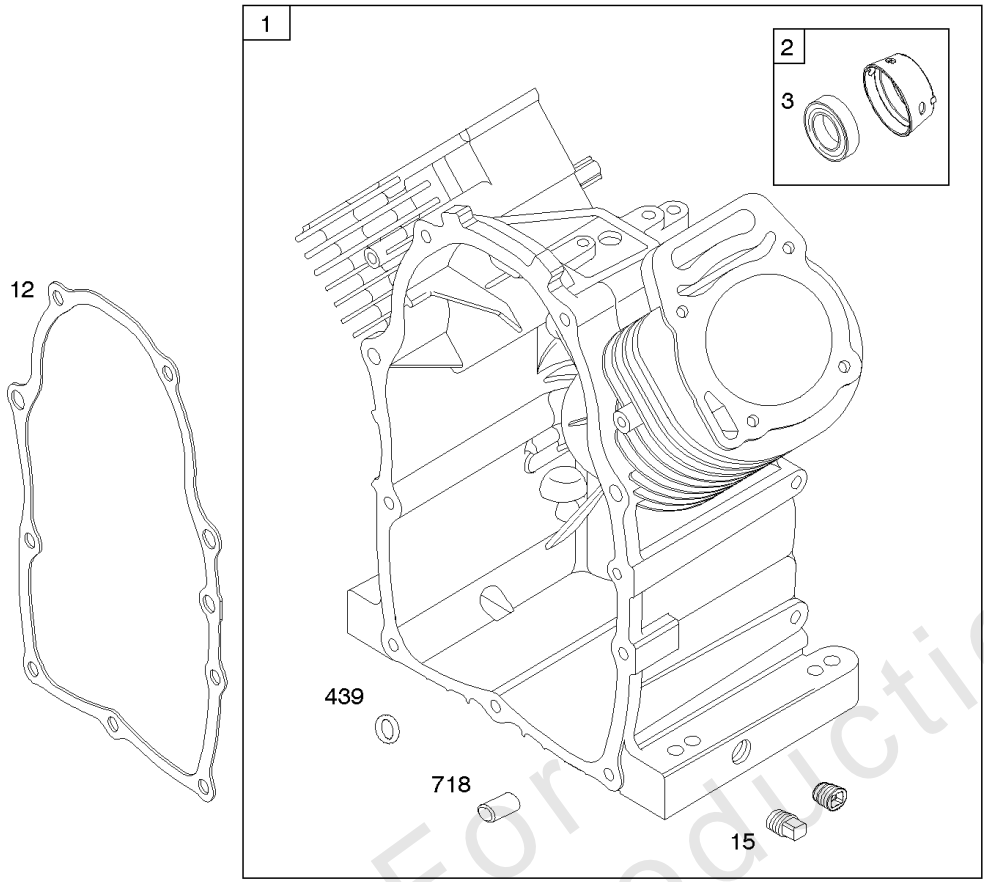

REQUIRED when replacing parts with warning labels affixed.

Camshaft, Crankshaft, Cylinder, Piston/Rings/Connecting Rod

REF NO	PART NO	QTY	DESCRIPTION
1	692178		CYLINDER ASSEMBLY
2	808534		KIT, Bushing/Seal -(Magneto Side)
3	805101S		SEAL, Oil -(Magneto Side)
8	808984		BREATHER ASSEMBLY
9	844986		GASKET, Breather
10	690751		SCREW -(Breather Assembly)
11	691556		TUBE, Breather
11B	844921		TUBE, Breather -Used After Code Date 09121800
12	846487		GASKET, Crankcase
15	691680		PLUG, Oil Drain -(3/8"-18 NPTF - Internal 3/8" Sq)
15	690946		PLUG, Oil Drain -(3/8"-18 NPTF-External 7/16" Sq)
16	692163		CRANKSHAFT
17	843827		BEARING, Ball -(Crankcase Cover Requires Two (2) Ball Bearings)
25	843951		PISTON ASSEMBLY -(Standard) -Used After Code Date 07122300
25A	843951		PISTON ASSEMBLY -(Standard) -Used Before Code Date 07122400
25A	843958		PISTON ASSEMBLY -(.020 Oversize)
26	843953		SET, Ring -(Standard) -Used After Code Date 07122300
26	843957		SET, Ring -(.020 Oversize) -Used After Code Date 07122300
26	-----		Ring Set -(For Replacement Rings Order Ref #25A) -Used Before Code Date 07072400
26	-----		Ring Set -(For Replacement Rings Order Ref #25A) -Used Before Code Date 07122400
27	690683		LOCK, Piston Pin
28	807621		PIN, Piston -(Standard) -Used Before Code Date 07122400
28	844541		PIN, Piston -(Standard) -Used After Code Date 07122300
29	807900S		ROD, Connecting
32	690698		SCREW -(Connecting Rod)
45	843379		TAPPET, Valve
46	845649		CAMSHAFT
357	691483		KEY, Drive Pulley
377	808095		KEY, Woodruff
377A	691639		KEY, Woodruff
439	692154		O-RING, Oil Gallery -(Crankcase Cover/Sump or Cylinder Assembly)
572	690686		BAFFLE, Breather
598	807625		SHIM, End Play -(Crankshaft or Camshaft Bearing)