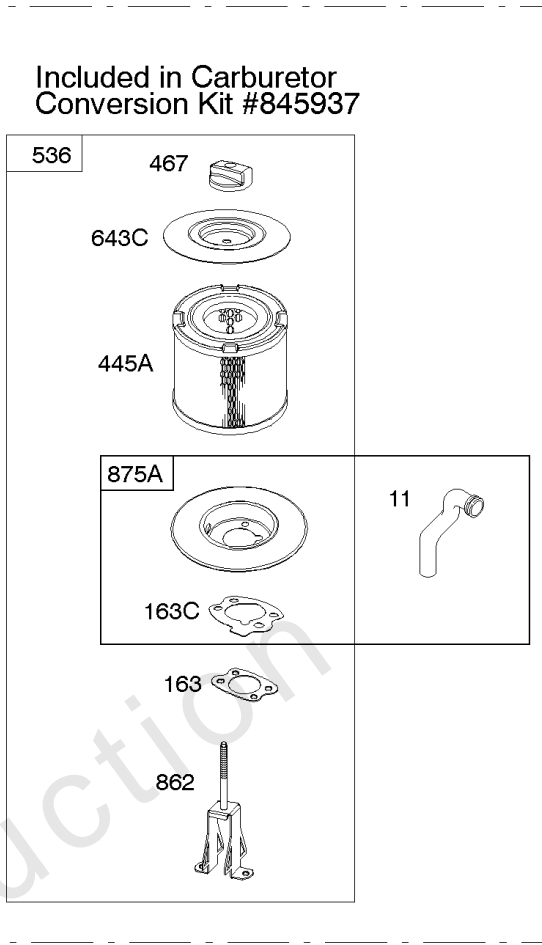

Carburetor

REF NO	PART NO	QTY	DESCRIPTION
11	691556		TUBE, Breather
51	691694		GASKET, Intake
91	809208		BODY, Upper Carburetor
94	844987		KIT, Idle Mixture
95	690718		SCREW -(Throttle Valve)
97	809007		KIT, Throttle Shaft
98	808177		KIT, Idle Speed
102	692077		GASKET, Carburetor Body
104	690723		PIN, Float Hinge
105	797410		VALVE, Float Needle -(15.87 mm Long)
105A	846635		VALVE, Float Needle -(18.87 mm)
108A	844989		VALVE, Choke
109	808398		KIT, Choke Shaft
109B	809096		SHAFT, Choke
110	806861		WASHER -(Choke Shaft) (Plastic)
117	690881		JET, Main -(Standard) (Standard)
118	844990		JET, Main -(High Altitude) (5000 Feet)
118A	809442		JET, Main -(High Altitude) (9000 Feet and Above)
119	842761		SCREW -(Upper Carburetor Body to Lower Carburetor Body) (M4x16mm)
119	690720		SCREW -(Upper Carburetor Body to Lower Carburetor Body) (M4x18mm)
130	690726		VALVE, Throttle
133A	844546		FLOAT, Carburetor
142	690725		NOZZLE, Carburetor
163	692081		GASKET, Air Cleaner -(Air Cleaner)
187	791745		LINE, Fuel -(23) (Cut to Required Length)
187	791766		LINE, Fuel -(15 Inches Long)(Cut To Required Length)
187D	791744		LINE, Fuel -(Formed)(14 Inches Long)(Cut To Required Length)
217	806862		SPRING, Choke Return
231	690718		SCREW -(Choke Valve)
255	690721		BUSHING, Choke Shaft
276B	806137		WASHER, Sealing -(Fuel Solenoid)
365	690711		SCREW -(Carburetor/Throttle Body) (M8x38mm)
365A	690866		SCREW -(Carburetor/Throttle Body) (M6 x 98mm)
445A	393957S		FILTER, A/C Cartridge
467	691985		KNOB, Air Cleaner Cover -Used Before Code Date 10040100
467	846431		KNOB, Air Cleaner Cover -Used After Code Date 10033100
536	845198		CLEANER, Air
601	791850		CLAMP, Hose