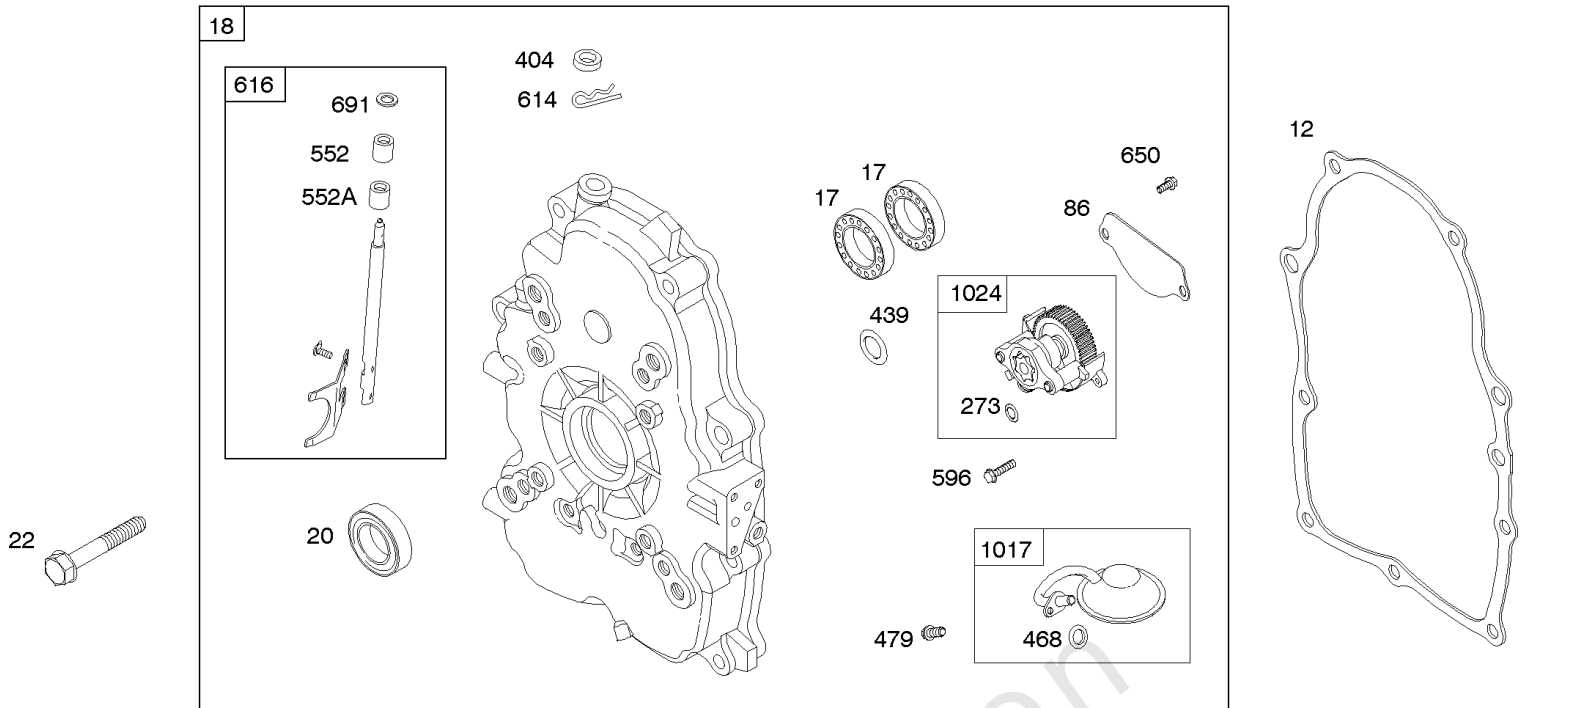

Crankcase Cover, Lubrication, Oil Filter Adapter,

REF NO	PART NO	QTY	DESCRIPTION
12	846487		GASKET, Crankcase
15A	691686		PLUG, Oil Drain -(1/4"-18 NPTF - 3/8 External Sq)
17	843827		BEARING, Ball -(Crankcase Cover Requires Two (2) Ball Bearings)
18	844588		COVER, Crankcase
20	805049S		SEAL, Oil -(PTO Side)
22	807362		SCREW -(Crankcase Cover/Sump)
86	690745		COVER, Gear
239	690233		SWITCH, Oil Pressure
273	690681		SEAL, O-Ring -(Oil Pump)
287	692062		SCREW -(Dipstick Tube) (M8x18mm)
287A	806660		SCREW -(Dipstick Tube)
402	690679		SCREW -(Oil Filter Cover) (M6x21mm)
404	690704		WASHER, Sealing -(Governor Crank)
415	794903		PLUG -(1/8"-27 NPTF - EXTERNAL SQ)
439	692154		O-RING, Oil Gallery -(Crankcase Cover/Sump or Cylinder Assembly)
460	806667		CONNECTOR, Filter Adapter
468	690690		SEAL, O-Ring -(Oil Pump Screen)
479	807084		SCREW -(Oil Pump Screen) (M6x14mm)
523	693175		DIPSTICK
524	693172		SEAL, O-Ring -(Dipstick Tube)
525	693174		TUBE, Dipstick
525A	693173		TUBE, Dipstick
552	690701		BUSHING, Governor Crank
552A	806686		BUSHING, Governor Crank
565	690682		STUD -(Oil Filter Adapter)
596	691492		SCREW -(Oil Pump) (M6x30mm)
614	691550		PIN, Cotter
616	806685		CRANK, Governor
650	841233		SCREW -(Oil Deflector)
691	842826		SEAL, Governor Shaft
710	807689		COVER, Oil Filter
737	690679		SCREW -(Oil Filter Adapter) (M6x21mm)
737A	841233		SCREW -(Oil Filter Adapter) (Oil Filter Adapter)
816	690706		WASHER -(Oil Filter Adapter)
988	692063		GASKET, Oil Adapter
988A	690687		GASKET, Oil Adapter
1017	690900		SCREEN, Oil Pump