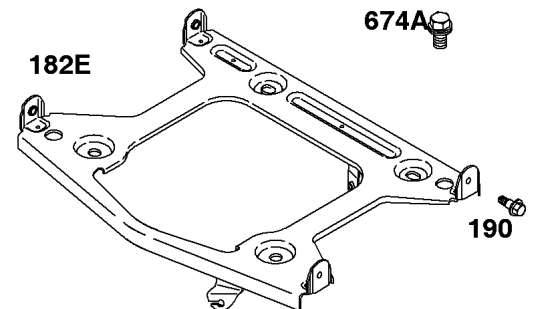

Included in Fuel Tank Service #845137

Included in Fuel Tank Service #845138

Fuel Supply

REF NO	PART NO	QTY	DESCRIPTION
1054	280275		TIE, Cable

Not For In Reproduction

Governor Spring, Controls

REF NO	PART NO	QTY	DESCRIPTION
188	692056		SCREW -(Control Bracket) (M8x14mm)
188	845964		SCREW -(Control Bracket) (M8x10mm)
203	690923		BRACKET, Control
205	692083		SCREW -(Bell Crank)
206	691244		NUT, Governor Adjusting
208	808453		ROD, Governor Control
209	691506		SPRING, Governor
211A	692068		SPRING, Governed Idle
212	847015		LINK, Throttle
216	690705		LINK, Choke
222	845305		BRACKET, Control
226	692075		ROD, Choke
227A	845484		LEVER, Governor Control
232	692073		SPRING, Governor Link
234	691723		CLIP, Control Rod
262	692083		SCREW -(Rod Bracket)
265	691024		CLAMP, Casing
267	841552		SCREW -(Casing Clamp) (M5x20mm)
267A	692083		SCREW -(Casing Clamp) (M5x20mm)
268	691025		CASING, Control Wire -(Cut To Required Length)
269	691026		WIRE, Control -(Cut To Required Length)
270	691027		NUT -(Control Wire Casing)
271	692541		LEVER, Control -(Cable Wire With Z Formed End)
278	842122		WASHER -(Governor Control Lever)
280	691526		BRACKET, Rod
281	690742		PANEL, Control
282	692083		SCREW -(Control Lever)
347	691995		SWITCH, Rocker
432	691509		CAP, Spring
505	690238		NUT -(Governor Lever)
561	690713		NUT -(Control Lever)
562	690239		BOLT -(Governor Control Lever)
587A	807116		CLAMP, Cable
629	807004		SPRING, Throttle Return -(Throttle Return)
663	692083		SCREW -(Control Panel)
689	691272		SPRING, Friction
990	691959		SET, Key
1012	690592		RETAINER, Link
1344	841129		CABLE, Choke