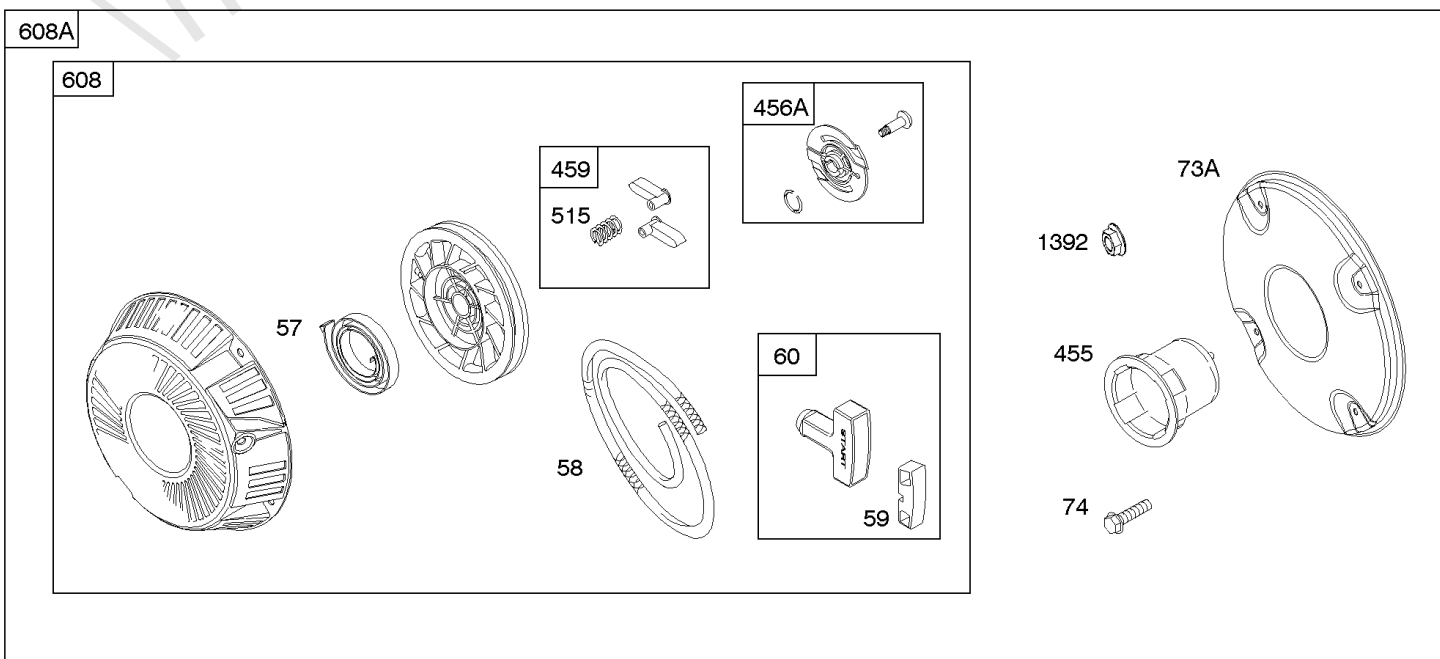

Blower Housing, Rewind Starter

REF NO	PART NO	QTY	DESCRIPTION
55	691568		HOUSING, Rewind Starter
57	692086		SPRING, Rewind Starter
58	66574		ROPE, Starter
59	805957		INSERT, Grip
60	808167		GRIP, Starter Rope
65	690341		SCREW -(Rewind Starter) (Rewind Starter)
65A	841233		SCREW -(Rewind Starter) (M6x10mm)
73A	841440		SCREEN, Rotating
74	841441		SCREW -(Rotating Screen) (M5x14mm)
304	842681		HOUSING, Blower
305	692062		SCREW -(Blower Housing)
455	841794		CUP, Flywheel
456	691529		PLATE, Pawl Friction
456A	845219		PLATE, Pawl Friction
459	845218		PAWL, Ratchet
493A	845729		BRACKET, Mounting
515	691528		SPRING, Pawl
563	841735		SCREW -(Debris Screen Guard)
592	690939		NUT -(Rewind Starter) (M6)
597	690876		SCREW -(Pawl Friction Plate)
608	841729		STARTER, Rewind
608A	844821		STARTER, Rewind
773	690875		RETAINER
949	845728		GUARD, Debris Screen
1004	841656		DUCT, Air
1046	692082		PLUG, Blower Housing
1046A	843068		PLUG, Blower Housing
1392	690939		NUT -(Rewind Guard)