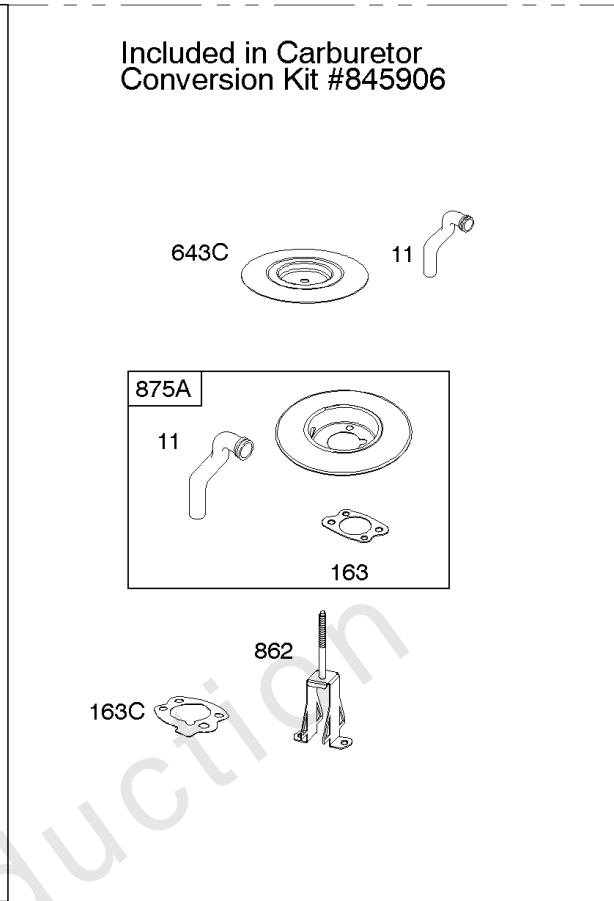

Carburetor

REF NO	PART NO	QTY	DESCRIPTION
11	691556		TUBE, Breather
11B	844921		TUBE, Breather -Used After Code Date 09121800
51	691694		GASKET, Intake
94	844987		KIT, Idle Mixture
95	690718		SCREW -(Throttle Valve)
97	809007		KIT, Throttle Shaft
98	808177		KIT, Idle Speed
102	692077		GASKET, Carburetor Body
104	690723		PIN, Float Hinge
105	797410		VALVE, Float Needle -(15.87 mm Long)
105A	846635		VALVE, Float Needle -(18.87 mm)
108A	844989		VALVE, Choke
109	808398		KIT, Choke Shaft
110	806861		WASHER -(Choke Shaft) (Plastic)
117	690881		JET, Main -(Standard) (Standard)
118	844990		JET, Main -(High Altitude) (5000 Feet)
118A	809442		JET, Main -(High Altitude) (9000 Feet and Above)
119	690720		SCREW -(Upper Carburetor Body to Lower Carburetor Body) (M4x18mm)
119	842761		SCREW -(Upper Carburetor Body to Lower Carburetor Body) (M4x16mm)
125	844988		CARBURETOR -Used After Code Date 09123100
130	690726		VALVE, Throttle
133A	844546		FLOAT, Carburetor
163	692081		GASKET, Air Cleaner -(Air Cleaner)
187	791745		LINE, Fuel -(23) (Cut to Required Length)
187	791766		LINE, Fuel -(15 Inches Long)(Cut To Required Length)
187D	791744		LINE, Fuel -(Formed)(14 Inches Long)(Cut To Required Length)
217	806862		SPRING, Choke Return
231	690718		SCREW -(Choke Valve)
255	690721		BUSHING, Choke Shaft
276	690724		WASHER, Sealing
365	690711		SCREW -(Carburetor/Throttle Body) (M8x38mm)
365A	690866		SCREW -(Carburetor/Throttle Body) (M6 x 98mm)
445	394018S		FILTER, A/C Cartridge
467	691985		KNOB, Air Cleaner Cover -Used Before Code Date 10040100
467	846431		KNOB, Air Cleaner Cover -Used After Code Date 10033100
601	791850		CLAMP, Hose
601A	691038		CLAMP, Hose -(Black)