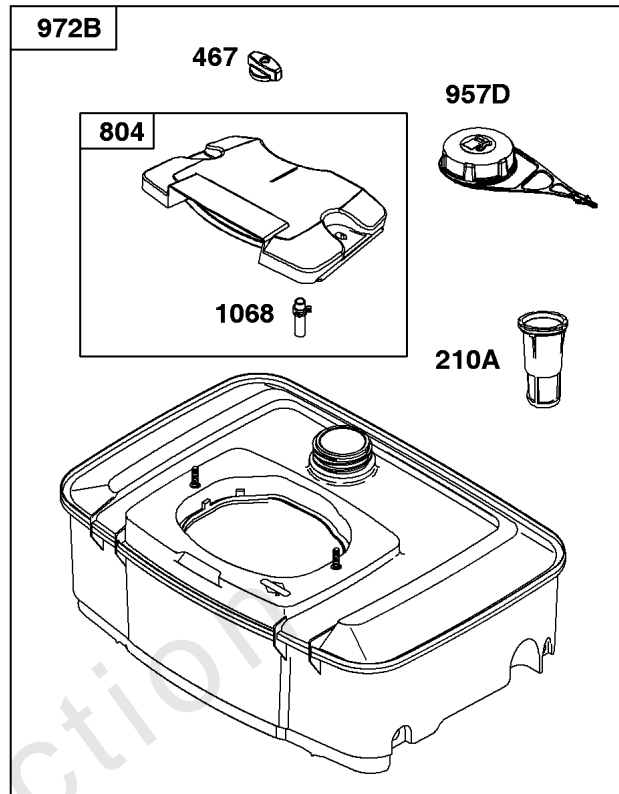

Included in Fuel Tank Service #845137

Included in Fuel Tank Service #845138

529A

674

674A

1054

964

387

628

628A

788

182G

182F

190A

182H

182J