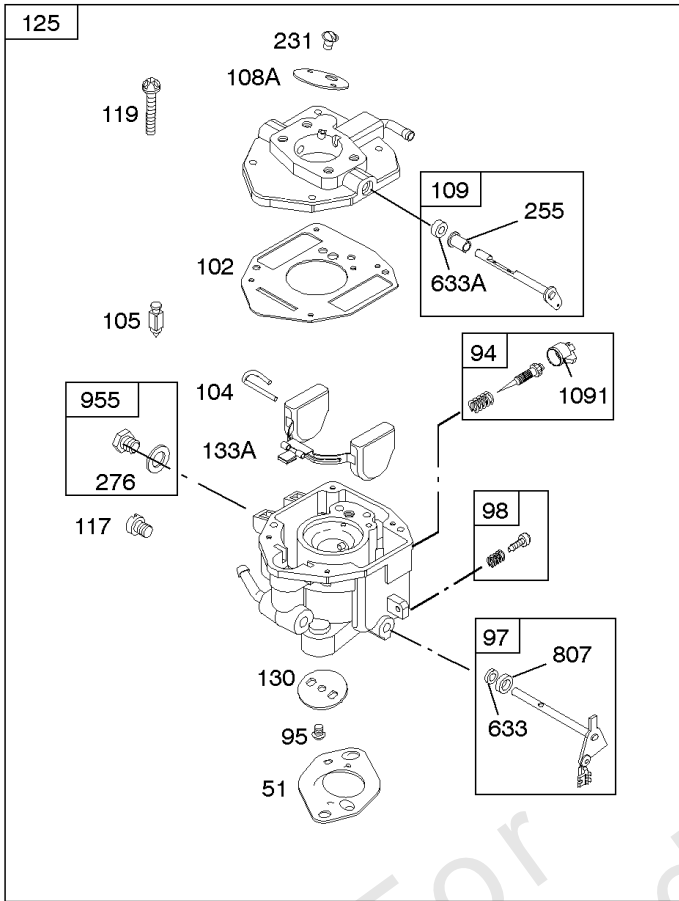

Carburetor

REF NO	PART NO	QTY	DESCRIPTION
11	691556		TUBE, Breather
11B	844921		TUBE, Breather -Used After Code Date 09121800
51	691694		GASKET, Intake
94	844987		KIT, Idle Mixture
95	690718		SCREW -(Throttle Valve)
97	809007		KIT, Throttle Shaft
98	808177		KIT, Idle Speed
102	692077		GASKET, Carburetor Body
104	690723		PIN, Float Hinge
105	797410		VALVE, Float Needle -(15.87 mm Long)
105A	846635		VALVE, Float Needle -(18.87 mm)
108A	844989		VALVE, Choke
109	808398		KIT, Choke Shaft
110	806861		WASHER -(Choke Shaft) (Plastic)
117	690881		JET, Main -(Standard) (Standard)
118	844990		JET, Main -(High Altitude) (5000 Feet)
118A	809442		JET, Main -(High Altitude) (9000 Feet and Above)
119	690720		SCREW -(Upper Carburetor Body to Lower Carburetor Body) (M4x18mm)
119	842761		SCREW -(Upper Carburetor Body to Lower Carburetor Body) (M4x16mm)
125	844988		CARBURETOR -Used After Code Date 09123100
130	690726		VALVE, Throttle
133A	844546		FLOAT, Carburetor
163	692081		GASKET, Air Cleaner -(Air Cleaner)
187	791745		LINE, Fuel -(23) (Cut to Required Length)
187	791766		LINE, Fuel -(15 Inches Long)(Cut To Required Length)
187D	791744		LINE, Fuel -(Formed)(14 Inches Long)(Cut To Required Length)
217	806862		SPRING, Choke Return
231	690718		SCREW -(Choke Valve)
255	690721		BUSHING, Choke Shaft
276	690724		WASHER, Sealing
365	690711		SCREW -(Carburetor/Throttle Body) (M8x38mm)
365A	690866		SCREW -(Carburetor/Throttle Body) (M6 x 98mm)
445	394018S		FILTER, A/C Cartridge
467	691985		KNOB, Air Cleaner Cover -Used Before Code Date 10040100
467	846431		KNOB, Air Cleaner Cover -Used After Code Date 10033100
601	791850		CLAMP, Hose
601A	691038		CLAMP, Hose -(Black)