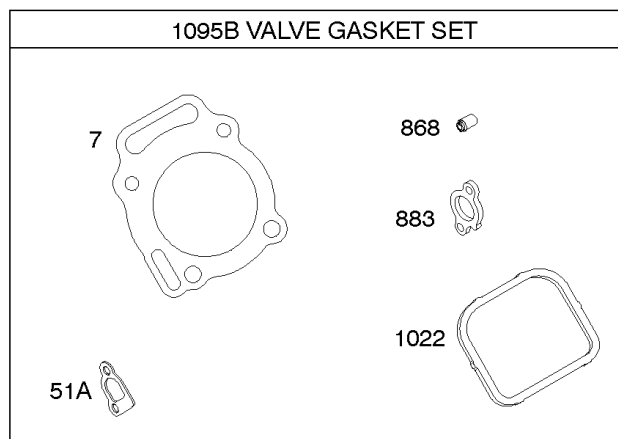

Carburetor

REF NO	PART NO	QTY	DESCRIPTION
601A	691038		CLAMP, Hose -(Black)
633	806131		SEAL, Choke/Throttle Shaft -(Throttle Shaft)
633A	690722		SEAL, Choke/Throttle Shaft -(Choke Shaft)
807	805557		SPACER -(Throttle)
833A	691593		SCREW -(Air Cleaner Mounting Strap/Stud)
947	692094		SOLENOID, Fuel
1091	844448		CAP, Limiter

Not For In Reproduction