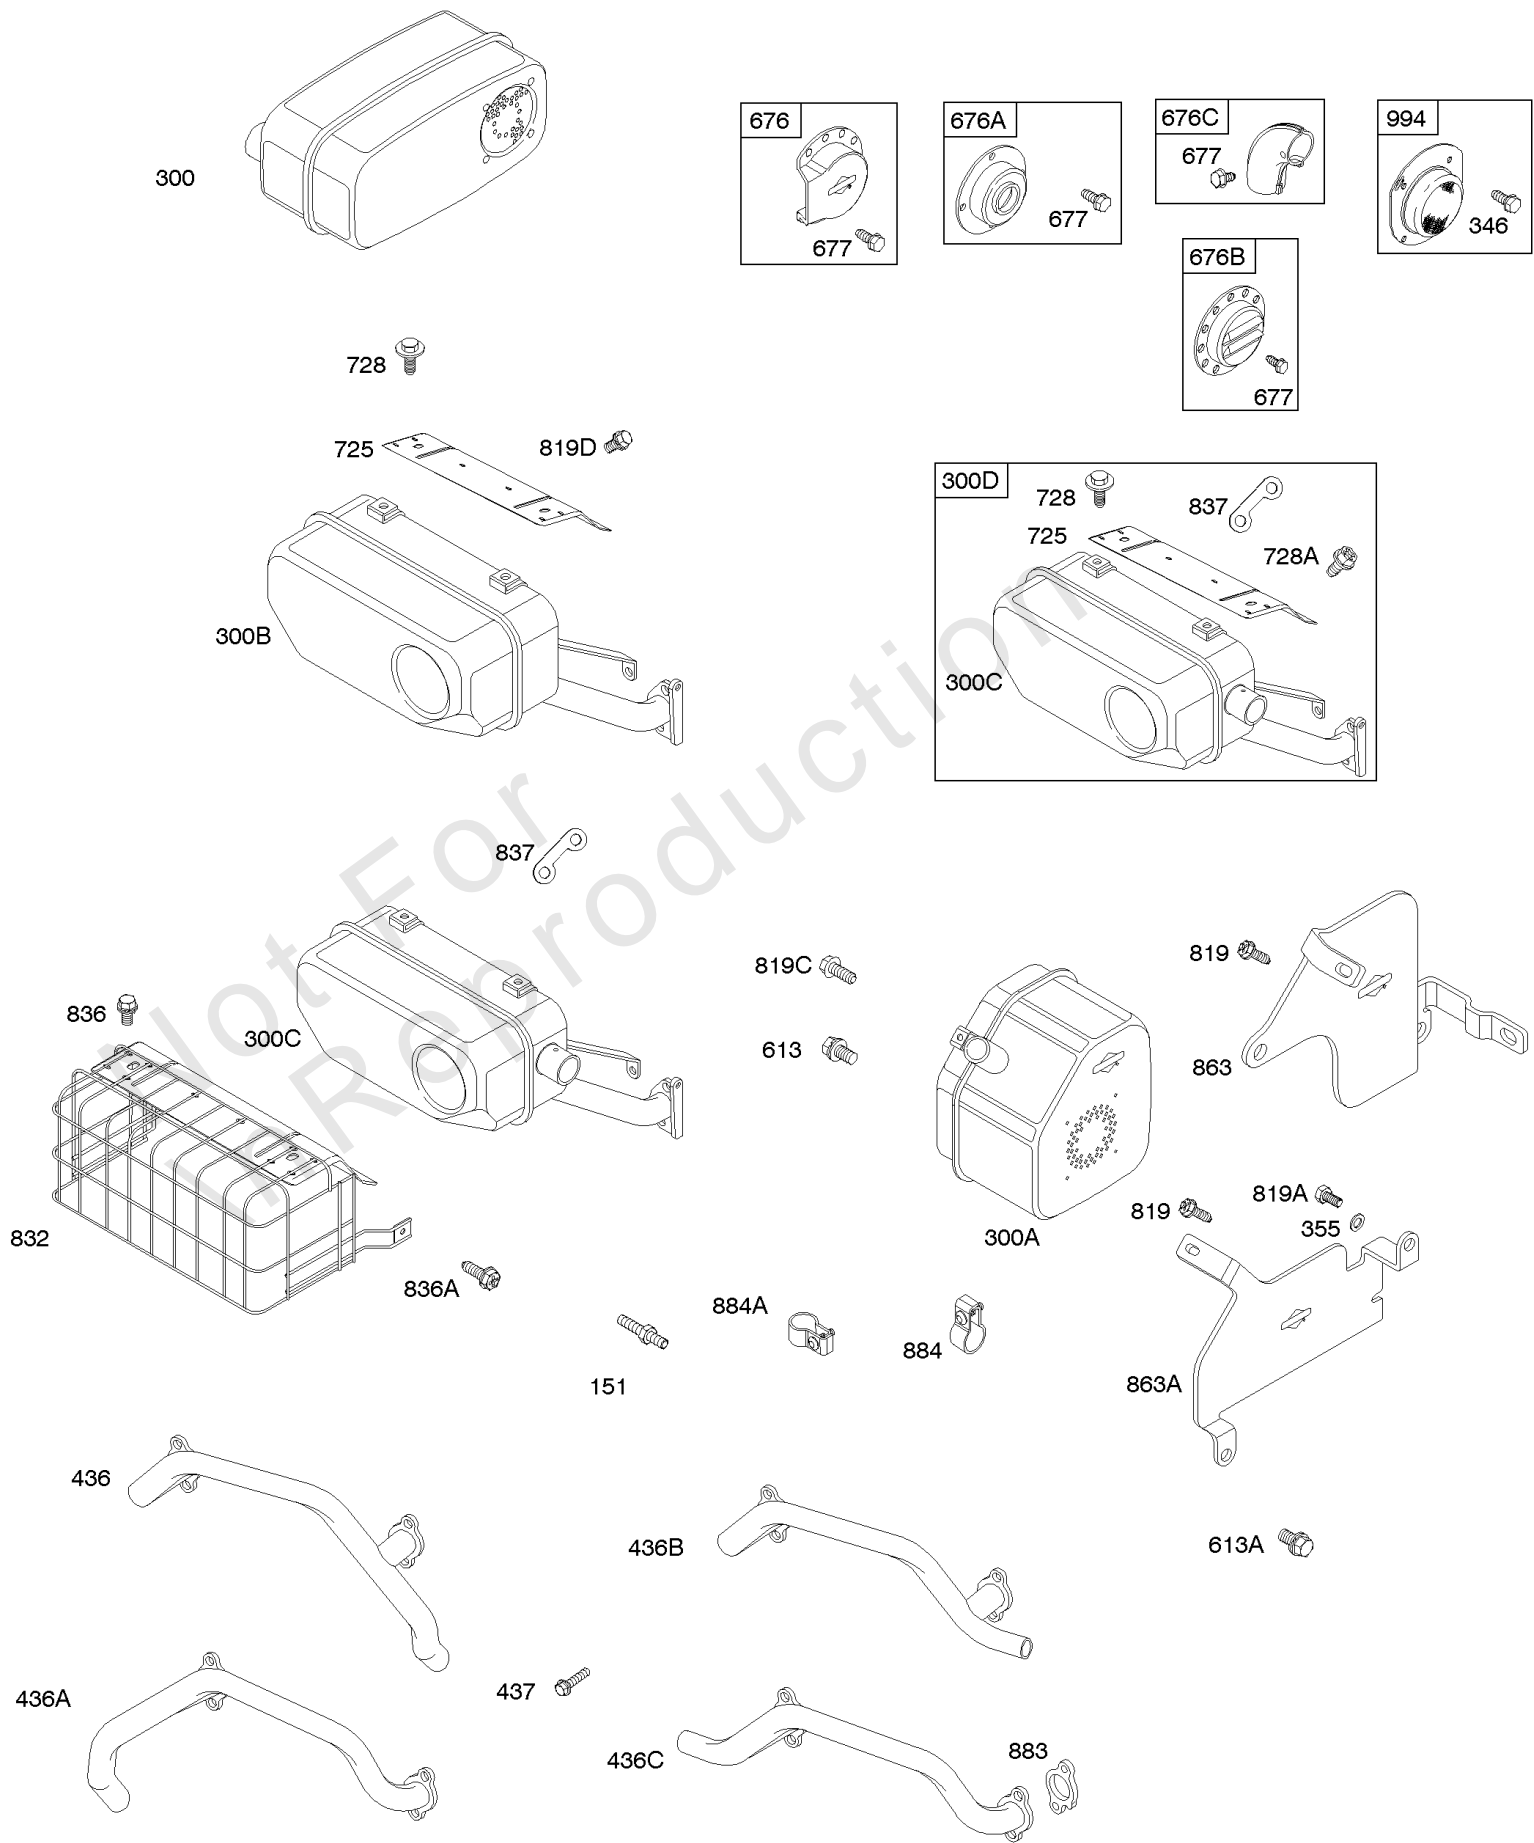

Exhaust Systems

REF NO	PART NO	QTY	DESCRIPTION
151	841185		STUD -(Exhaust Manifold)
346	690661		SCREW -(Spark Arrestor) (#8-18 x 0.375 lg)
355	690944		WASHER -(Muffler Bracket)
436	692061		MANIFOLD, Exhaust
436A	691499		MANIFOLD, Exhaust
436B	691501		MANIFOLD, Exhaust
436C	691502		MANIFOLD, Exhaust
437	691902		SCREW -(Exhaust Manifold) (M8x20mm)
613	691902		SCREW -(Muffler)
613A	692067		SCREW -(Muffler)
676	795036		DEFLECTOR, Muffler
676A	396903		DEFLECTOR, Muffler
676C	495518		DEFLECTOR, Muffler
676B	795038		DEFLECTOR, Muffler
677	690661		SCREW -(Muffler Deflector) (#8-18 x 0.375 lg)
725	691498		SHIELD, Heat
728	691514		SCREW -(Heat Shield)
728A	692067		SCREW -(Heat Shield)
819	692056		SCREW -(Muffler Bracket)
819A	690943		SCREW -(Muffler Bracket)
832	691571		GUARD, Muffler
836	691514		SCREW -(Muffler Guard)
836A	692067		SCREW -(Muffler Guard)
837	808085		SPACER -(Includes 2)
863	691513		BRACKET, Muffler
883	691613		GASKET, Exhaust
884	690898		CLAMP, Muffler
994	794945		ARRESTOR, Spark