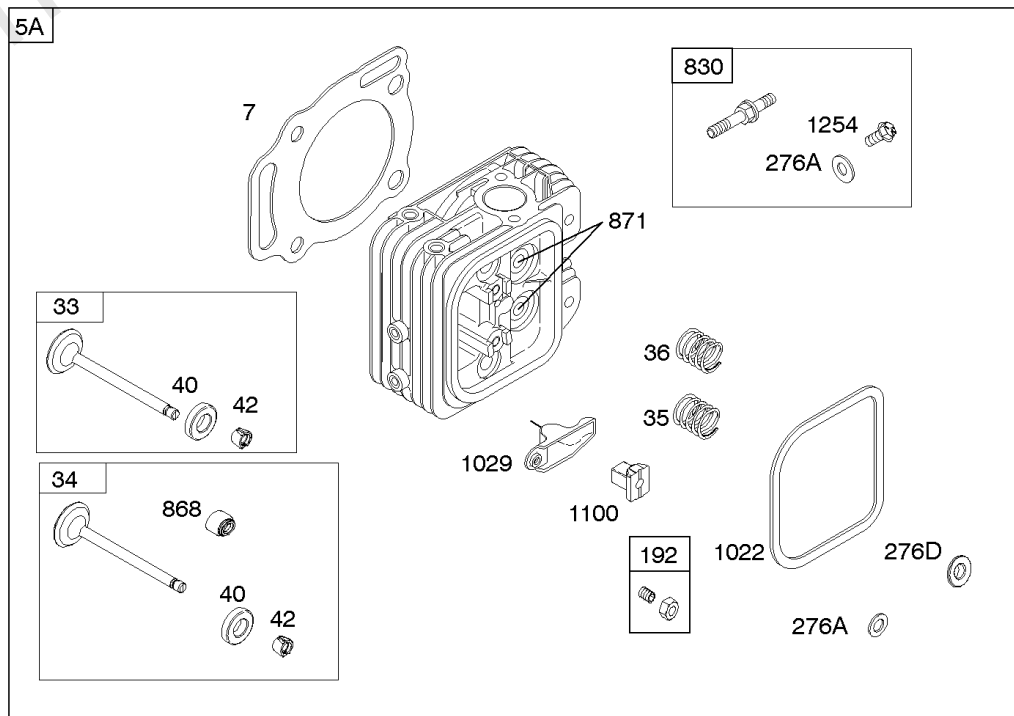

Cylinder Head, Valve Covers

Mfg. No: 305447-3078-G1

Cylinder Head, Valve Covers

REF NO	PART NO	QTY	DESCRIPTION
5	809200		HEAD, Cylinder -(Cylinder 1)
5A	809201		HEAD, Cylinder -(Cylinder 2)
7	806085S		GASKET, Cylinder Head
13	692059		SCREW -(Cylinder Head)
21	809500		CAP, Oil Fill
33	807681		VALVE, Exhaust
34	807680		VALVE, Intake
35	692084		SPRING, Valve -(Intake) (Intake)
36	692084		SPRING, Valve -(Exhaust) (Exhaust)
40	692058		RETAINER, Valve
42	807683		RETAINER, Valve
45	843379		TAPPET, Valve
192	807623		ADJUSTER, Rocker Arm
276A	807085		WASHER, Sealing -(Rocker Cover)
276D	691766		WASHER, Sealing -(Head)(Rocker Cover)
337	792015		PLUG, Spark
383	19576S		WRENCH, Spark Plug
601	791850		CLAMP, Hose
635	692076		BOOT, Spark Plug
830	809157		STUD, Rocker Arm -(Rocker Arm)
868	691963		SEAL, Valve
871	692057		BUSHING, Valve Guide
914	807084		SCREW -(Rocker Cover)
918	791880		HOSE, Vacuum
1022	806039S		GASKET, Rocker Cover
1023	843749		COVER, Rocker
1023B	691494		COVER, Rocker
1023C	690910		COVER, Rocker
1023E	691531		COVER, Rocker -(Used On Engines Equipped With 9 Quart Fuel Tanks)
1023D	691558		COVER, Rocker
1026	691758		ROD, Push -(Exhaust)(Aluminum)
1026	691836		ROD, Push -(Intake)(Steel)
1029	807323		ARM, Rocker
1100	791959		PIVOT, Rocker Arm
1254	807084		SCREW -(Rocker Arm Stud)