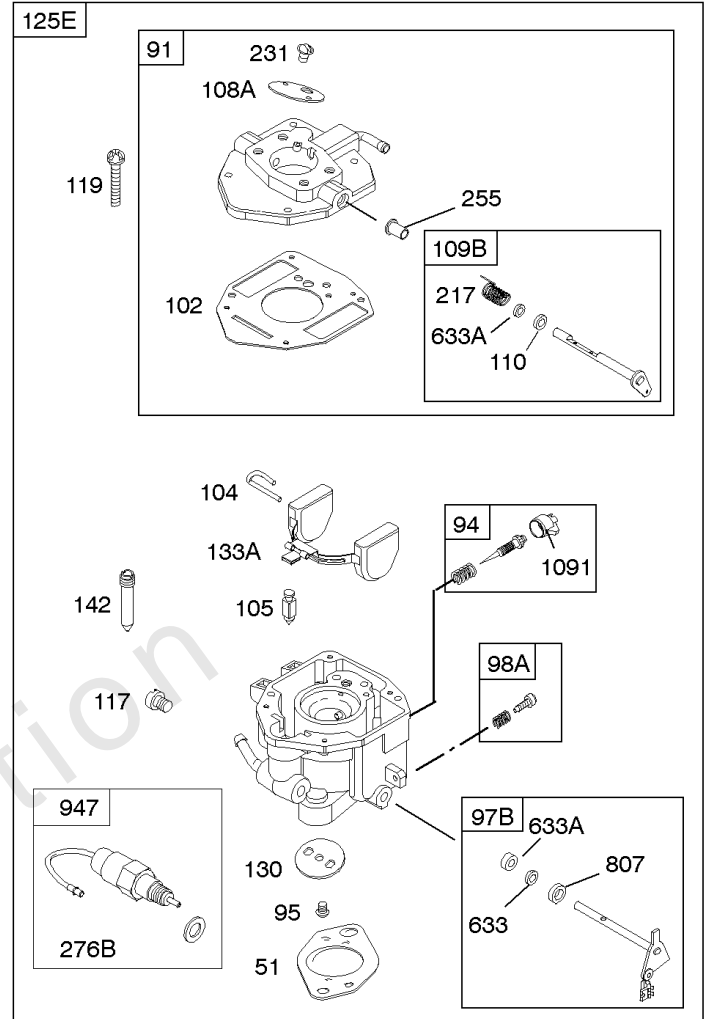

- 118
- 118A
- 105A

- 365
- 365A

Carburetor

REF NO	PART NO	QTY	DESCRIPTION
51	691694		GASKET, Intake
91	809208		BODY, Upper Carburetor
94	844987		KIT, Idle Mixture
95	690718		SCREW -(Throttle Valve)
98	808177		KIT, Idle Speed
98A	808981		KIT, Idle Speed
102	692077		GASKET, Carburetor Body
104	690723		PIN, Float Hinge
105	797410		VALVE, Float Needle -(15.87 mm Long)
105A	846635		VALVE, Float Needle -(18.87 mm)
108A	844989		VALVE, Choke
109	808398		KIT, Choke Shaft
109B	809096		SHAFT, Choke
110	806861		WASHER -(Choke Shaft) (Plastic)
117	690881		JET, Main -(Standard) (Standard)
118	844990		JET, Main -(High Altitude) (5000 Feet)
118A	809442		JET, Main -(High Altitude) (9000 Feet and Above)
119	842761		SCREW -(Upper Carburetor Body to Lower Carburetor Body) (M4x16mm)
119	690720		SCREW -(Upper Carburetor Body to Lower Carburetor Body) (M4x18mm)
130	690726		VALVE, Throttle
133A	844546		FLOAT, Carburetor
142	690725		NOZZLE, Carburetor
187	791766		LINE, Fuel -(15 Inches Long)(Cut To Required Length)
187	791745		LINE, Fuel -(23) (Cut to Required Length)
187D	791744		LINE, Fuel -(Formed)(14 Inches Long)(Cut To Required Length)
217	806862		SPRING, Choke Return
231	690718		SCREW -(Choke Valve)
255	690721		BUSHING, Choke Shaft
276	690724		WASHER, Sealing
276B	806137		WASHER, Sealing -(Fuel Solenoid)
365	690711		SCREW -(Carburetor/Throttle Body) (M8x38mm)
365A	690866		SCREW -(Carburetor/Throttle Body) (M6 x 98mm)
601	791850		CLAMP, Hose
601A	691038		CLAMP, Hose -(Black)
629	807004		SPRING, Throttle Return -(Throttle Return)
633	806131		SEAL, Choke/Throttle Shaft -(Throttle Shaft)
633A	690722		SEAL, Choke/Throttle Shaft -(Choke Shaft)