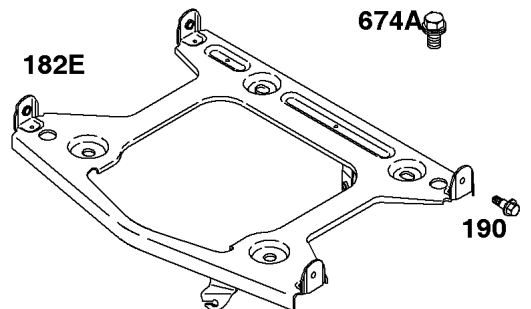

674

674A

1054