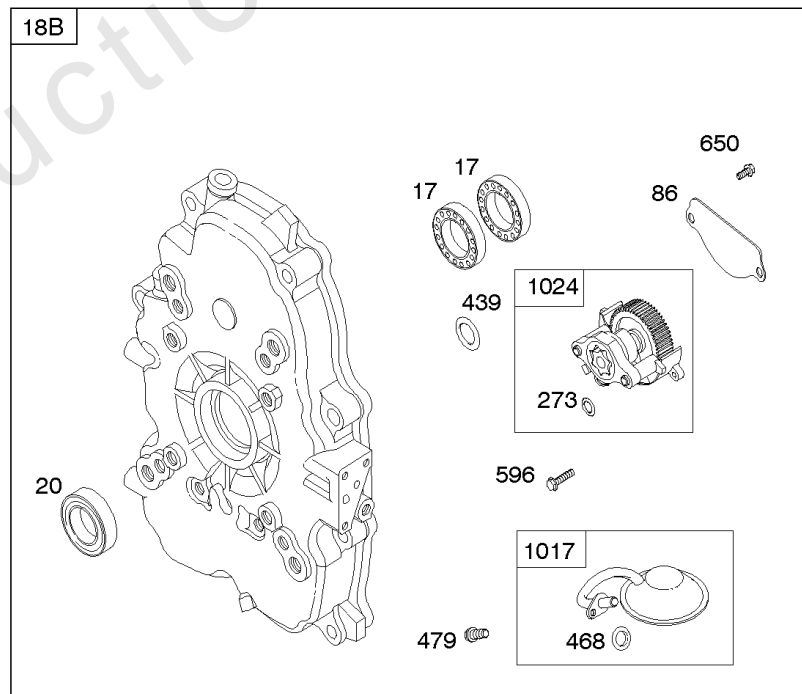

Crankcase Cover, Lubrication, Oil Filter Adapter,

REF NO	PART NO	QTY	DESCRIPTION
12	846487		GASKET, Crankcase
15A	691686		PLUG, Oil Drain -(1/4"-18 NPTF - 3/8 External Sq)
17	843827		BEARING, Ball -(Crankcase Cover Requires Two (2) Ball Bearings)
18	844588		COVER, Crankcase
20	805049S		SEAL, Oil -(PTO Side)
22	807362		SCREW -(Crankcase Cover/Sump)
86	690745		COVER, Gear
239	690233		SWITCH, Oil Pressure
273	690681		SEAL, O-Ring -(Oil Pump)
287	692062		SCREW -(Dipstick Tube) (M8x18mm)
287A	806660		SCREW -(Dipstick Tube)
402	690679		SCREW -(Oil Filter Cover) (M6x21mm)
404	690704		WASHER, Sealing -(Governor Crank)
415	794903		PLUG -(1/8"-27 NPTF - EXTERNAL SQ)
439	692154		O-RING, Oil Gallery -(Crankcase Cover/Sump or Cylinder Assembly)
460	806667		CONNECTOR, Filter Adapter
468	690690		SEAL, O-Ring -(Oil Pump Screen)
479	807084		SCREW -(Oil Pump Screen) (M6x14mm)
523	693175		DIPSTICK
524	693172		SEAL, O-Ring -(Dipstick Tube)
525	693174		TUBE, Dipstick
525A	693173		TUBE, Dipstick
552	690701		BUSHING, Governor Crank
552A	806686		BUSHING, Governor Crank
565	690682		STUD -(Oil Filter Adapter)
596	691492		SCREW -(Oil Pump) (M6x30mm)
614	691550		PIN, Cotter
616	806685		CRANK, Governor
650	841233		SCREW -(Oil Deflector)
691	842826		SEAL, Governor Shaft
710	807689		COVER, Oil Filter
737	690679		SCREW -(Oil Filter Adapter) (M6x21mm)
737A	841233		SCREW -(Oil Filter Adapter) (Oil Filter Adapter)
816	690706		WASHER -(Oil Filter Adapter)
988	692063		GASKET, Oil Adapter
988A	690687		GASKET, Oil Adapter
1017	690900		SCREEN, Oil Pump