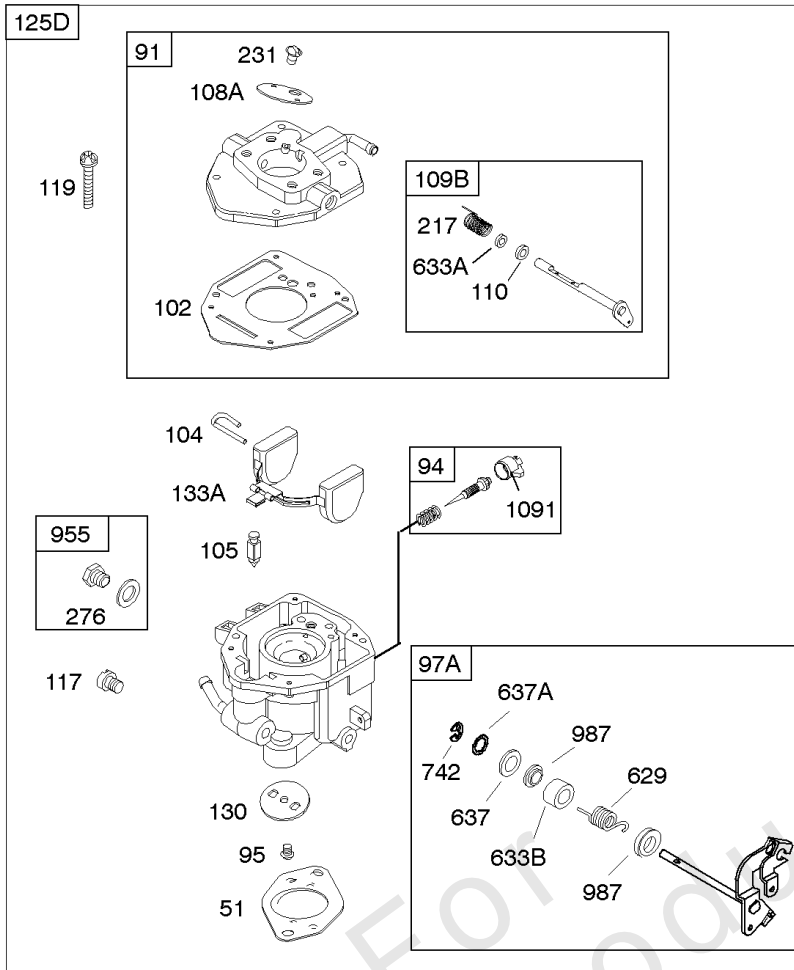

Carburetor

REF NO	PART NO	QTY	DESCRIPTION
947	692094		SOLENOID, Fuel
955	807723		PLUG, Carburetor
1091	844448		CAP, Limiter

Not For In Reproduction

- 118
- 118A
- 105A

- 365
- 365A

Carburetor

REF NO	PART NO	QTY	DESCRIPTION
51	691694		GASKET, Intake
91	809208		BODY, Upper Carburetor
94	844987		KIT, Idle Mixture
95	690718		SCREW -(Throttle Valve)
98	808177		KIT, Idle Speed
98A	808981		KIT, Idle Speed
102	692077		GASKET, Carburetor Body
104	690723		PIN, Float Hinge
105	797410		VALVE, Float Needle -(15.87 mm Long)
105A	846635		VALVE, Float Needle -(18.87 mm)
108A	844989		VALVE, Choke
109	808398		KIT, Choke Shaft
109B	809096		SHAFT, Choke
110	806861		WASHER -(Choke Shaft) (Plastic)
117	690881		JET, Main -(Standard) (Standard)
118	844990		JET, Main -(High Altitude) (5000 Feet)
118A	809442		JET, Main -(High Altitude) (9000 Feet and Above)
119	842761		SCREW -(Upper Carburetor Body to Lower Carburetor Body) (M4x16mm)
119	690720		SCREW -(Upper Carburetor Body to Lower Carburetor Body) (M4x18mm)
130	690726		VALVE, Throttle
133A	844546		FLOAT, Carburetor
142	690725		NOZZLE, Carburetor
187	791766		LINE, Fuel -(15 Inches Long)(Cut To Required Length)
187	791745		LINE, Fuel -(23) (Cut to Required Length)
187D	791744		LINE, Fuel -(Formed)(14 Inches Long)(Cut To Required Length)
217	806862		SPRING, Choke Return
231	690718		SCREW -(Choke Valve)
255	690721		BUSHING, Choke Shaft
276	690724		WASHER, Sealing
276B	806137		WASHER, Sealing -(Fuel Solenoid)
365	690711		SCREW -(Carburetor/Throttle Body) (M8x38mm)
365A	690866		SCREW -(Carburetor/Throttle Body) (M6 x 98mm)
601	791850		CLAMP, Hose
601A	691038		CLAMP, Hose -(Black)
629	807004		SPRING, Throttle Return -(Throttle Return)
633	806131		SEAL, Choke/Throttle Shaft -(Throttle Shaft)
633A	690722		SEAL, Choke/Throttle Shaft -(Choke Shaft)