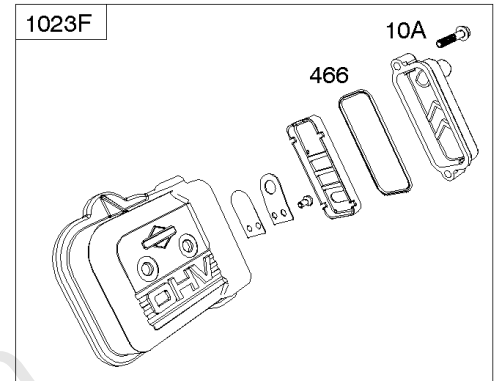

Cylinder Head, Valve Covers

Mfg. No: 305447-3078-G1

Cylinder Head, Valve Covers

REF NO	PART NO	QTY	DESCRIPTION
5	809200		HEAD, Cylinder -(Cylinder 1)
5A	809201		HEAD, Cylinder -(Cylinder 2)
7	806085S		GASKET, Cylinder Head
13	692059		SCREW -(Cylinder Head)
21	809500		CAP, Oil Fill
33	807681		VALVE, Exhaust
34	807680		VALVE, Intake
35	692084		SPRING, Valve -(Intake) (Intake)
36	692084		SPRING, Valve -(Exhaust) (Exhaust)
40	692058		RETAINER, Valve
42	807683		RETAINER, Valve
45	843379		TAPPET, Valve
192	807623		ADJUSTER, Rocker Arm
276A	807085		WASHER, Sealing -(Rocker Cover)
276D	691766		WASHER, Sealing -(Head)(Rocker Cover)
337	792015		PLUG, Spark
383	19576S		WRENCH, Spark Plug
601	791850		CLAMP, Hose
635	692076		BOOT, Spark Plug
830	809157		STUD, Rocker Arm -(Rocker Arm)
868	691963		SEAL, Valve
871	692057		BUSHING, Valve Guide
914	807084		SCREW -(Rocker Cover)
918	791880		HOSE, Vacuum
1022	806039S		GASKET, Rocker Cover
1023	843749		COVER, Rocker
1023B	691494		COVER, Rocker
1023C	690910		COVER, Rocker
1023E	691531		COVER, Rocker -(Used On Engines Equipped With 9 Quart Fuel Tanks)
1023D	691558		COVER, Rocker
1026	691758		ROD, Push -(Exhaust)(Aluminum)
1026	691836		ROD, Push -(Intake)(Steel)
1029	807323		ARM, Rocker
1100	791959		PIVOT, Rocker Arm
1254	807084		SCREW -(Rocker Arm Stud)