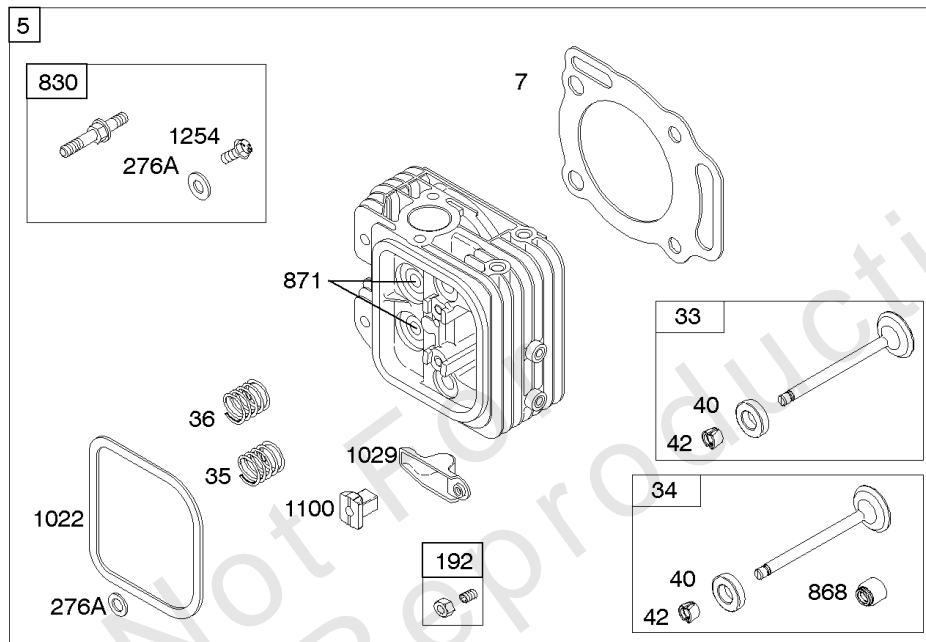

Cylinder Head, Valve Covers

Mfg. No: 305447-3078-G1

Cylinder Head, Valve Covers

REF NO	PART NO	QTY	DESCRIPTION
5	809200		HEAD, Cylinder -(Cylinder 1)
5A	809201		HEAD, Cylinder -(Cylinder 2)
7	806085S		GASKET, Cylinder Head
13	692059		SCREW -(Cylinder Head)
21	809500		CAP, Oil Fill
33	807681		VALVE, Exhaust
34	807680		VALVE, Intake
35	692084		SPRING, Valve -(Intake) (Intake)
36	692084		SPRING, Valve -(Exhaust) (Exhaust)
40	692058		RETAINER, Valve
42	807683		RETAINER, Valve
45	843379		TAPPET, Valve
192	807623		ADJUSTER, Rocker Arm
276A	807085		WASHER, Sealing -(Rocker Cover)
276D	691766		WASHER, Sealing -(Head)(Rocker Cover)
337	792015		PLUG, Spark
383	19576S		WRENCH, Spark Plug
601	791850		CLAMP, Hose
635	692076		BOOT, Spark Plug
830	809157		STUD, Rocker Arm -(Rocker Arm)
868	691963		SEAL, Valve
871	692057		BUSHING, Valve Guide
914	807084		SCREW -(Rocker Cover)
918	791880		HOSE, Vacuum
1022	806039S		GASKET, Rocker Cover
1023	843749		COVER, Rocker
1023B	691494		COVER, Rocker
1023C	690910		COVER, Rocker
1023E	691531		COVER, Rocker -(Used On Engines Equipped With 9 Quart Fuel Tanks)
1023D	691558		COVER, Rocker
1026	691758		ROD, Push -(Exhaust)(Aluminum)
1026	691836		ROD, Push -(Intake)(Steel)
1029	807323		ARM, Rocker
1100	791959		PIVOT, Rocker Arm
1254	807084		SCREW -(Rocker Arm Stud)