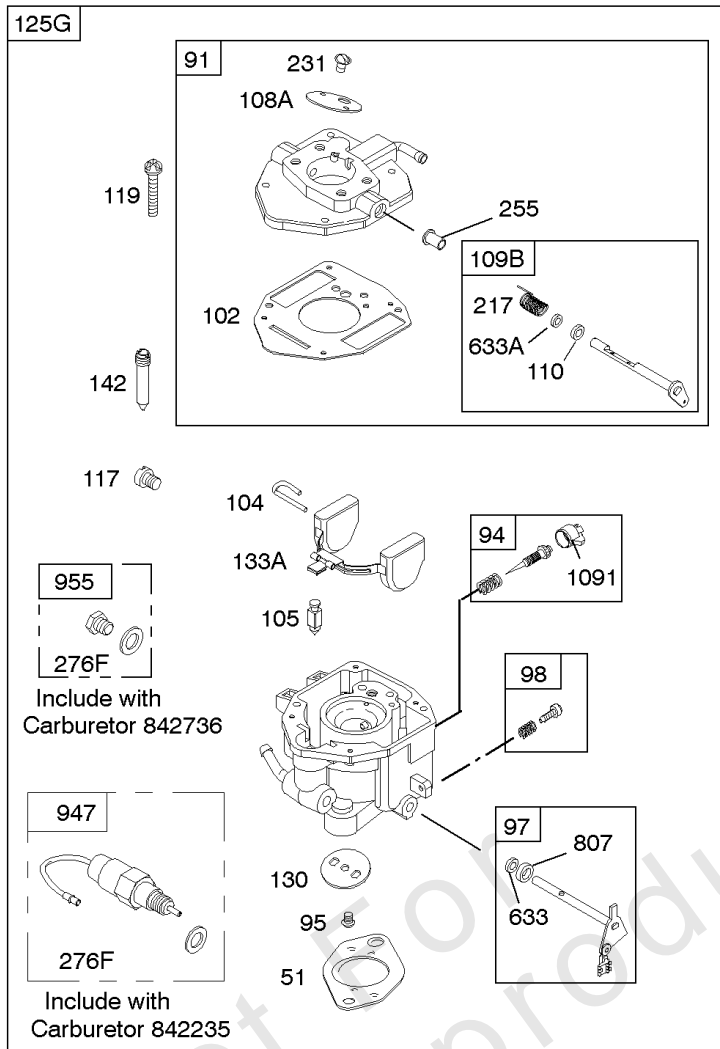

Carburetor

REF NO	PART NO	QTY	DESCRIPTION
947	692094		SOLENOID, Fuel
955	807723		PLUG, Carburetor
1091	844448		CAP, Limiter

Not For In Reproduction