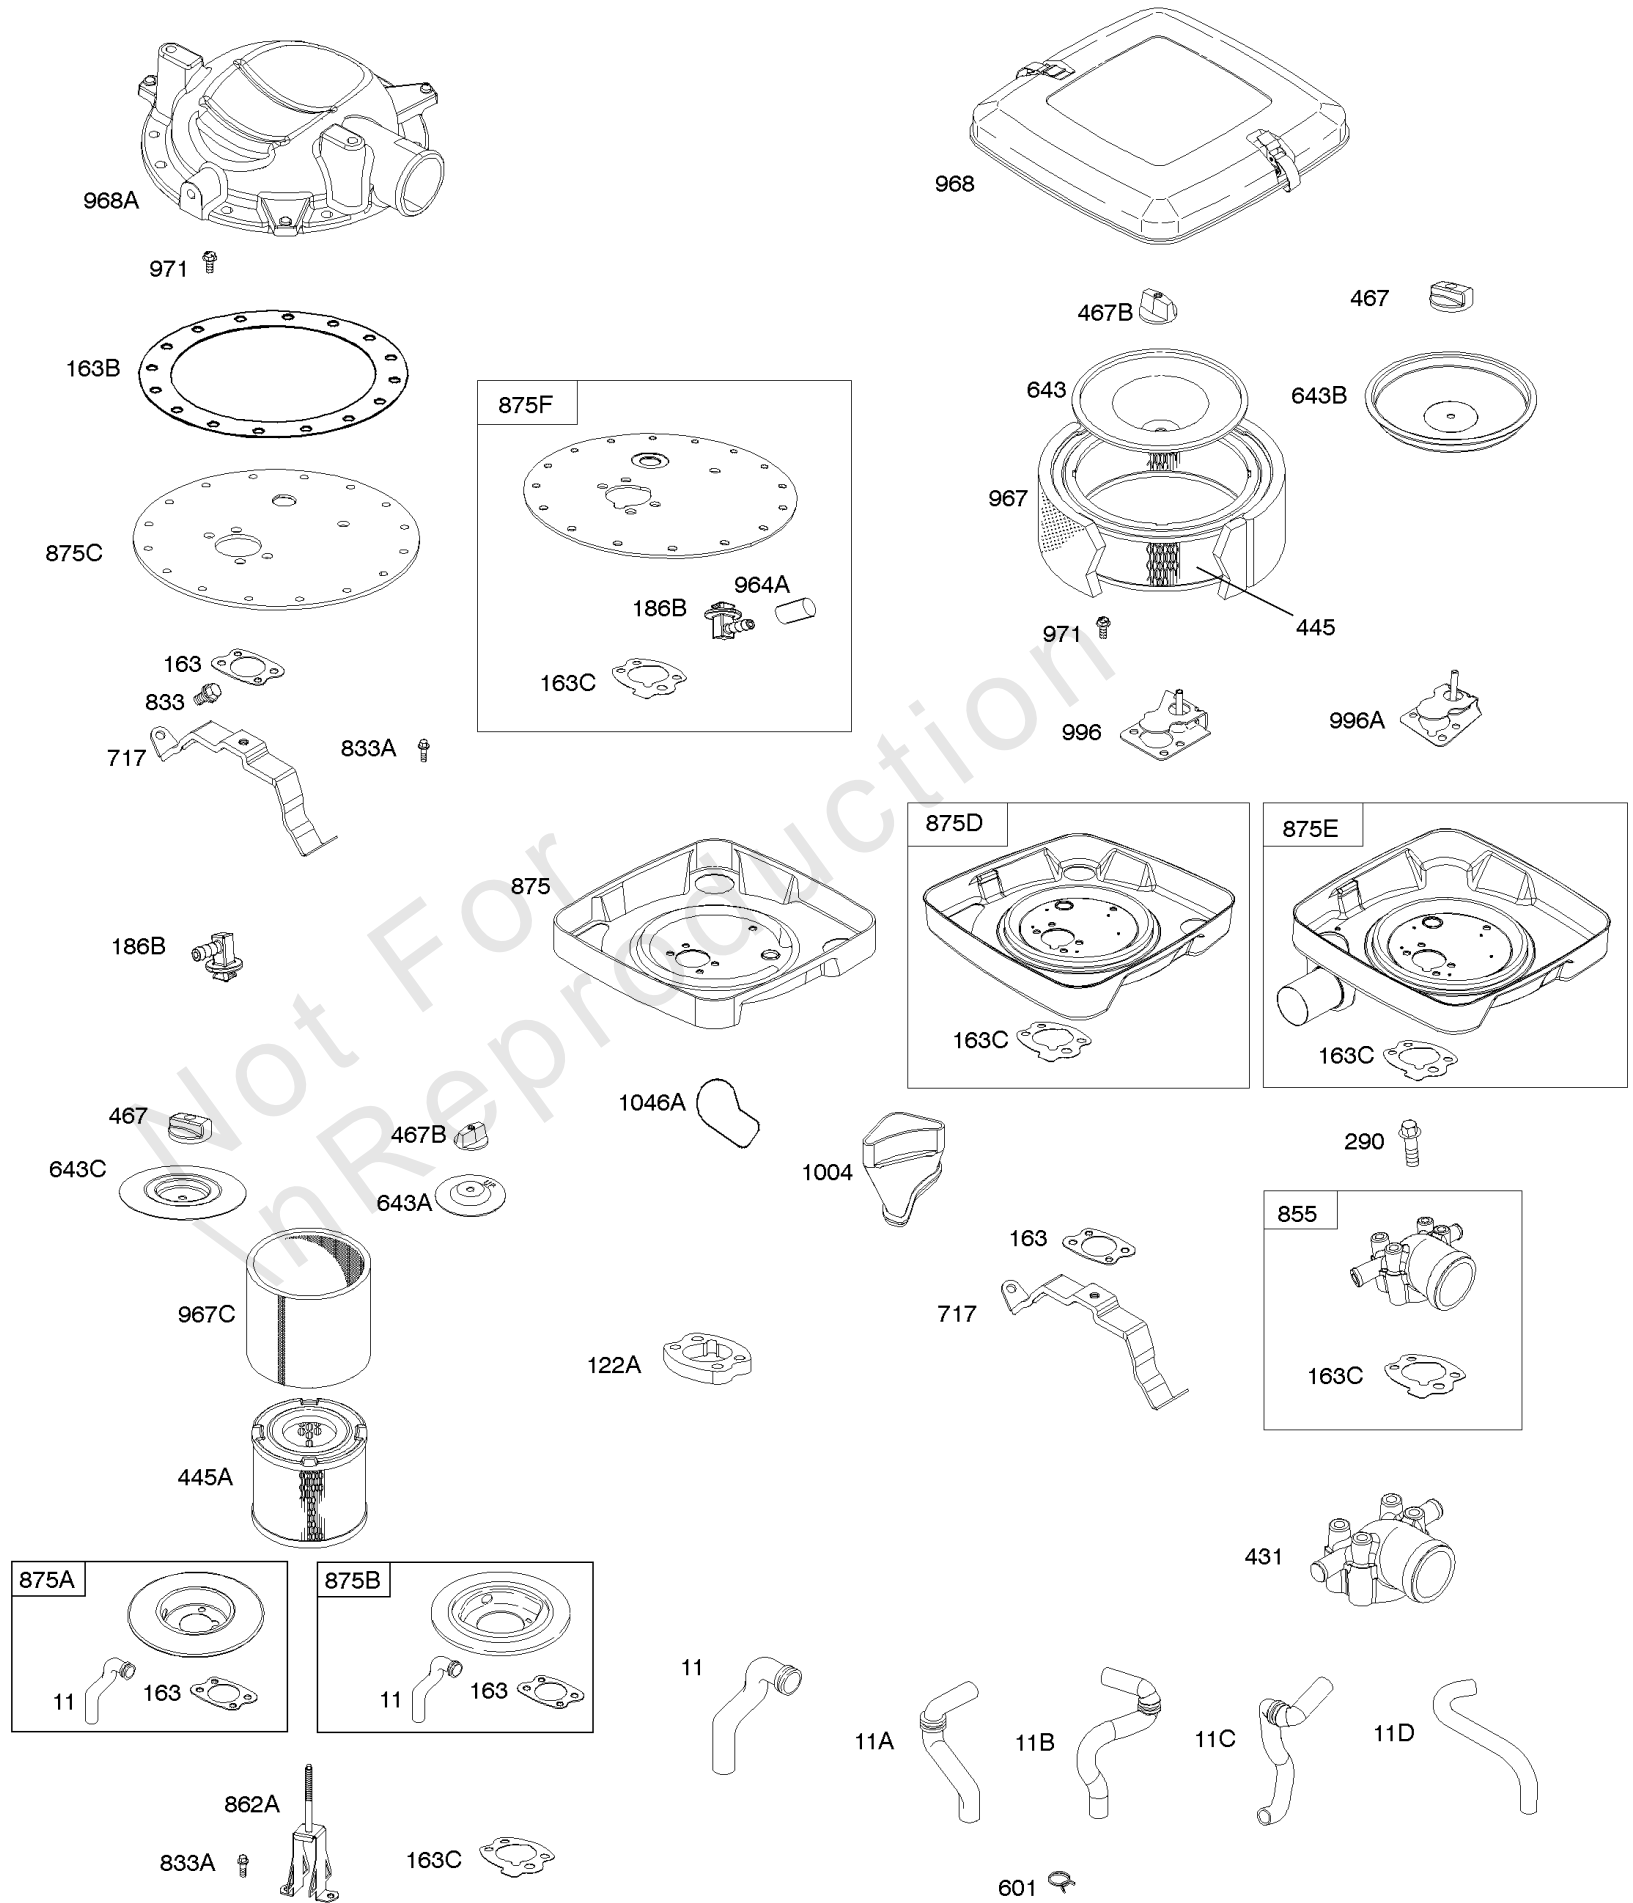

Parts Manual

Mfg. No: 305447-3078-G1

Model Components	Page
Air Cleaners.....	4
Alternator, Regulator, Wire Assemblies.....	6
Blower Housing, Rewind Starter.....	8
Camshaft, Crankshaft, Cylinder, Piston/Rings/Connecting Rod.....	10
Carburetor.....	26
Carburetor Overhaul Kit, Engine & Valve Set.....	30
Crankcase Cover, Lubrication, Oil Filter Adapter.....	32
Cylinder Head, Valve Covers.....	36
Electric Starter.....	38
Electronic Governor.....	40
Exhaust Systems.....	42
Flywheel, Rotating Screens.....	44
Fuel Supply.....	46
Governor Spring, Controls.....	50
Intake Manifold.....	54
Replacement Engine.....	56
Shrouds, Air Guides.....	57

Not For
In Reproduction

Air Cleaners

REF NO	PART NO	QTY	DESCRIPTION
11	691556		TUBE, Breather
11A	806083S		TUBE, Breather -Used Before Code Date 09121700
11B	844921		TUBE, Breather -Used After Code Date 09121800
122A	846960		SPACER, Carburetor
163	692081		GASKET, Air Cleaner -(Air Cleaner)
163B	841823		GASKET, Air Cleaner -(Air Cleaner)
445	394018S		FILTER, A/C Cartridge
445A	393957S		FILTER, A/C Cartridge
467	691985		KNOB, Air Cleaner Cover -Used Before Code Date 10040100
467	846431		KNOB, Air Cleaner Cover -Used After Code Date 10033100
467B	691668		KNOB, Air Cleaner Cover
601	791850		CLAMP, Hose
643B	844932		RETAINER, Air Filter
717	692153		BRACKET, Air Cleaner
833	807084		SCREW -(Air Cleaner Mounting Strap/Stud)
833A	691593		SCREW -(Air Cleaner Mounting Strap/Stud)
862A	691565		STRAP/STUD, Air Cleaner Mounting -(Replacement, Order Reference 536)
875D	845142		BASE, Air Cleaner
964A	807468		CAP, Carburetor
967	272490S		FILTER, Pre Cleaner
967C	271794S		FILTER, Pre Cleaner
968	699959		COVER, Air Cleaner
971	807084		SCREW -(Air Cleaner Base to Carburetor/Throttle Body)
996A	844930		SHIELD, Carburetor
1004	841656		DUCT, Air
1046A	843068		PLUG, Blower Housing