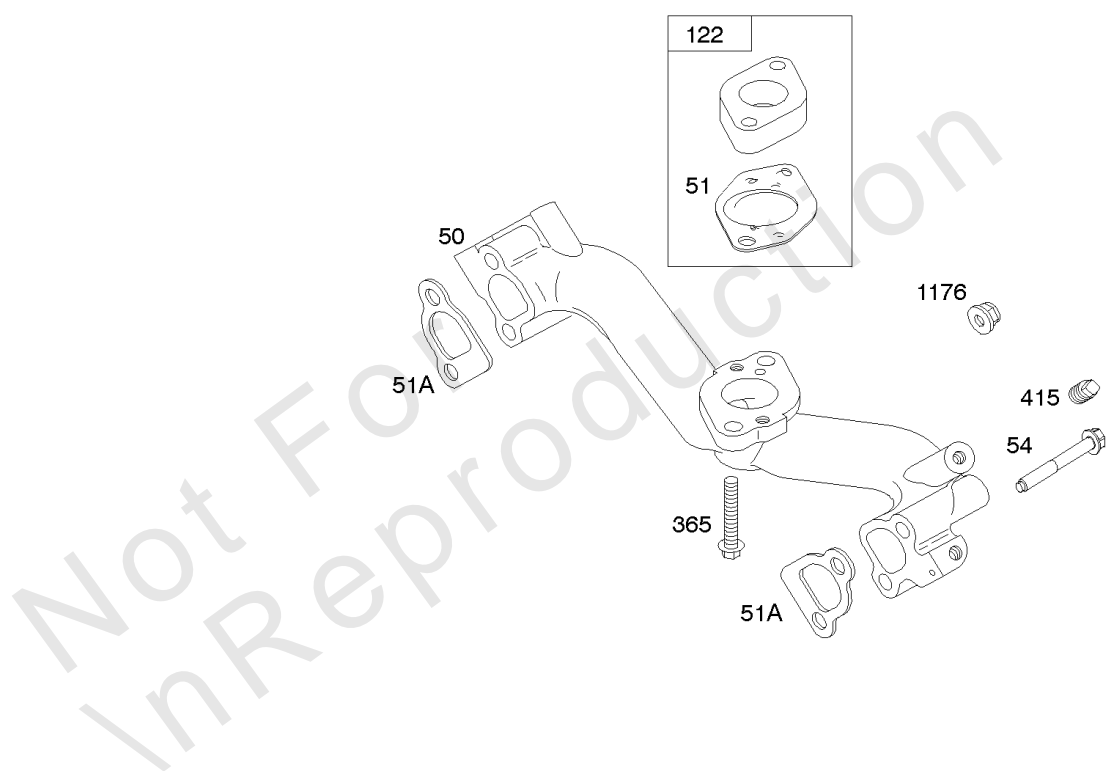

Intake Manifold

REF NO	PART NO	QTY	DESCRIPTION
50A	844034		MANIFOLD, Intake
51	691694		GASKET, Intake
51A	692035		GASKET, Intake
54	846604		SCREW -(Intake Manifold) (TEMP/MAP Sensor) (Intake Manifold)
122	690691		SPACER, Carburetor
365	690711		SCREW -(Carburetor/Throttle Body) (M8x38mm)
415	794903		PLUG -(1/8"-27 NPTF - EXTERNAL SQ)
480	806660		SCREW -(Tube Clamp) (M8x18mm)
601E	593879		CLAMP, Hose
964A	807468		CAP, Carburetor
1176	842067		NUT -(Exhaust Manifold)
1425	844712		HOSE, Purge Line
1425A	845717		HOSE, Purge Line
1431	844035		WASHER -(Tube Clamp)