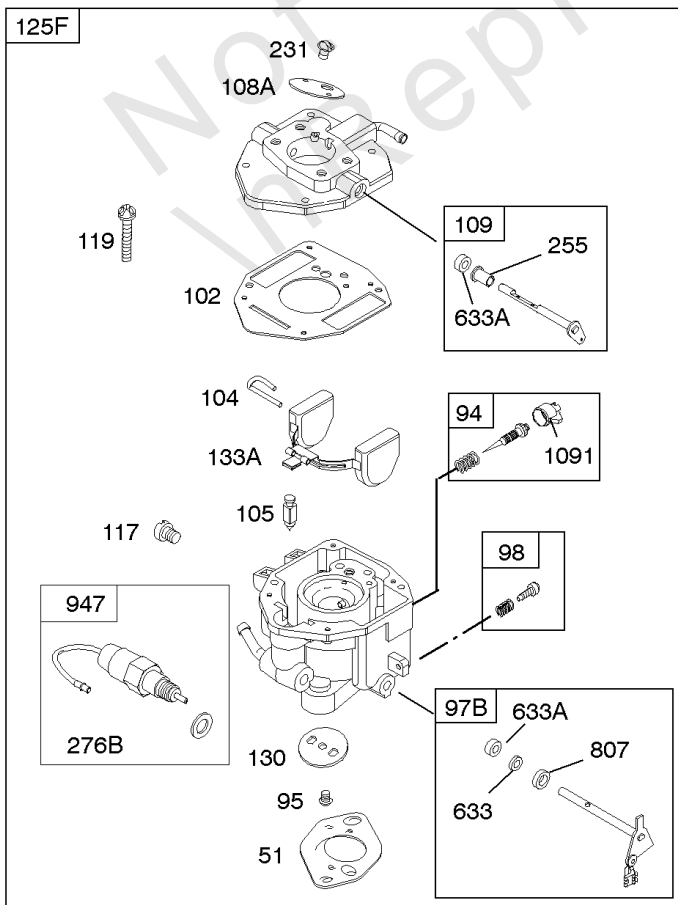

Carburetor

REF NO	PART NO	QTY	DESCRIPTION
947	692094		SOLENOID, Fuel
955	807723		PLUG, Carburetor
1091	844448		CAP, Limiter

Not For In Reproduction

- 118
- 118A
- 105A

- 365
- 365A

Carburetor

REF NO	PART NO	QTY	DESCRIPTION
51	691694		GASKET, Intake
91	809208		BODY, Upper Carburetor
94	844987		KIT, Idle Mixture
95	690718		SCREW -(Throttle Valve)
98	808177		KIT, Idle Speed
98A	808981		KIT, Idle Speed
102	692077		GASKET, Carburetor Body
104	690723		PIN, Float Hinge
105	797410		VALVE, Float Needle -(15.87 mm Long)
105A	846635		VALVE, Float Needle -(18.87 mm)
108A	844989		VALVE, Choke
109	808398		KIT, Choke Shaft
109B	809096		SHAFT, Choke
110	806861		WASHER -(Choke Shaft) (Plastic)
117	690881		JET, Main -(Standard) (Standard)
118	844990		JET, Main -(High Altitude) (5000 Feet)
118A	809442		JET, Main -(High Altitude) (9000 Feet and Above)
119	842761		SCREW -(Upper Carburetor Body to Lower Carburetor Body) (M4x16mm)
119	690720		SCREW -(Upper Carburetor Body to Lower Carburetor Body) (M4x18mm)
130	690726		VALVE, Throttle
133A	844546		FLOAT, Carburetor
142	690725		NOZZLE, Carburetor
187	791766		LINE, Fuel -(15 Inches Long)(Cut To Required Length)
187	791745		LINE, Fuel -(23) (Cut to Required Length)
187D	791744		LINE, Fuel -(Formed)(14 Inches Long)(Cut To Required Length)
217	806862		SPRING, Choke Return
231	690718		SCREW -(Choke Valve)
255	690721		BUSHING, Choke Shaft
276	690724		WASHER, Sealing
276B	806137		WASHER, Sealing -(Fuel Solenoid)
365	690711		SCREW -(Carburetor/Throttle Body) (M8x38mm)
365A	690866		SCREW -(Carburetor/Throttle Body) (M6 x 98mm)
601	791850		CLAMP, Hose
601A	691038		CLAMP, Hose -(Black)
629	807004		SPRING, Throttle Return -(Throttle Return)
633	806131		SEAL, Choke/Throttle Shaft -(Throttle Shaft)
633A	690722		SEAL, Choke/Throttle Shaft -(Choke Shaft)