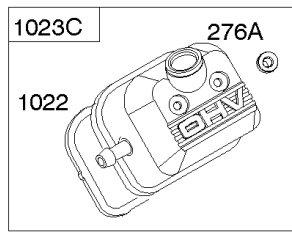

Cylinder Head, Valve Covers

Mfg. No: 305447-3078-G1

Cylinder Head, Valve Covers

REF NO	PART NO	QTY	DESCRIPTION
5	809200		HEAD, Cylinder -(Cylinder 1)
5A	809201		HEAD, Cylinder -(Cylinder 2)
7	806085S		GASKET, Cylinder Head
13	692059		SCREW -(Cylinder Head)
21	809500		CAP, Oil Fill
33	807681		VALVE, Exhaust
34	807680		VALVE, Intake
35	692084		SPRING, Valve -(Intake) (Intake)
36	692084		SPRING, Valve -(Exhaust) (Exhaust)
40	692058		RETAINER, Valve
42	807683		RETAINER, Valve
45	843379		TAPPET, Valve
192	807623		ADJUSTER, Rocker Arm
276A	807085		WASHER, Sealing -(Rocker Cover)
276D	691766		WASHER, Sealing -(Head)(Rocker Cover)
337	792015		PLUG, Spark
383	19576S		WRENCH, Spark Plug
601	791850		CLAMP, Hose
635	692076		BOOT, Spark Plug
830	809157		STUD, Rocker Arm -(Rocker Arm)
868	691963		SEAL, Valve
871	692057		BUSHING, Valve Guide
914	807084		SCREW -(Rocker Cover)
918	791880		HOSE, Vacuum
1022	806039S		GASKET, Rocker Cover
1023	843749		COVER, Rocker
1023B	691494		COVER, Rocker
1023C	690910		COVER, Rocker
1023E	691531		COVER, Rocker -(Used On Engines Equipped With 9 Quart Fuel Tanks)
1023D	691558		COVER, Rocker
1026	691758		ROD, Push -(Exhaust)(Aluminum)
1026	691836		ROD, Push -(Intake)(Steel)
1029	807323		ARM, Rocker
1100	791959		PIVOT, Rocker Arm
1254	807084		SCREW -(Rocker Arm Stud)