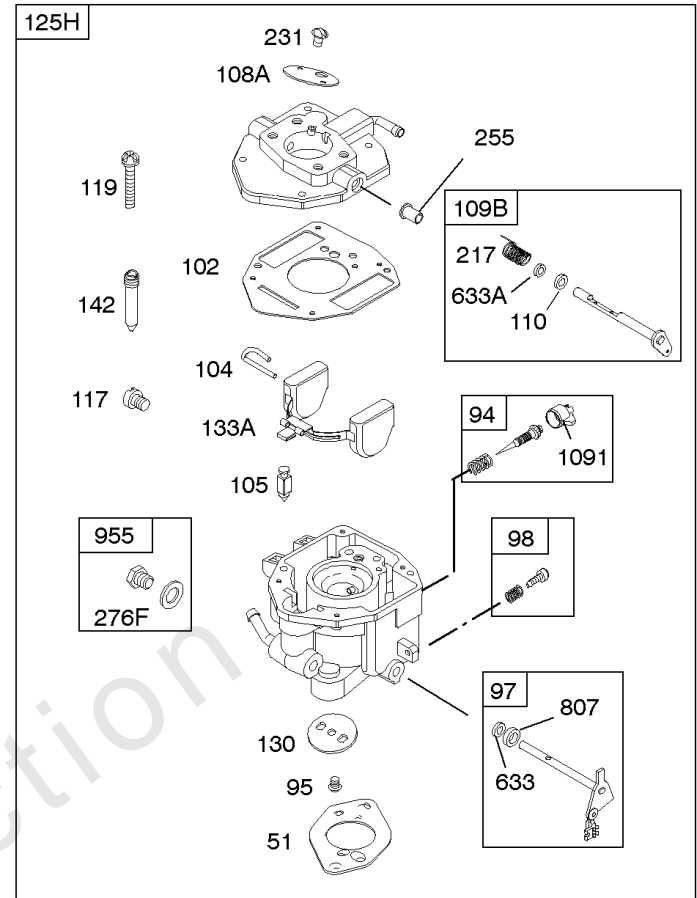

Carburetor

REF NO	PART NO	QTY	DESCRIPTION
947	692094		SOLENOID, Fuel
955	807723		PLUG, Carburetor
1091	844448		CAP, Limiter

Not For In Reproduction