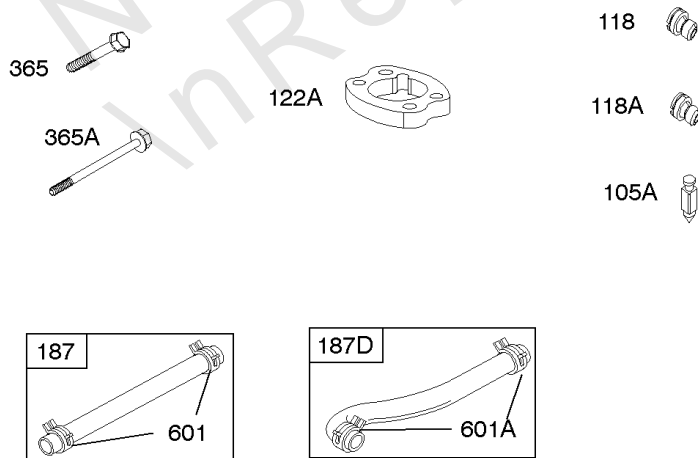

Carburetor

REF NO	PART NO	QTY	DESCRIPTION
947	692094		SOLENOID, Fuel
955	807723		PLUG, Carburetor
1091	844448		CAP, Limiter

Not For In Reproduction