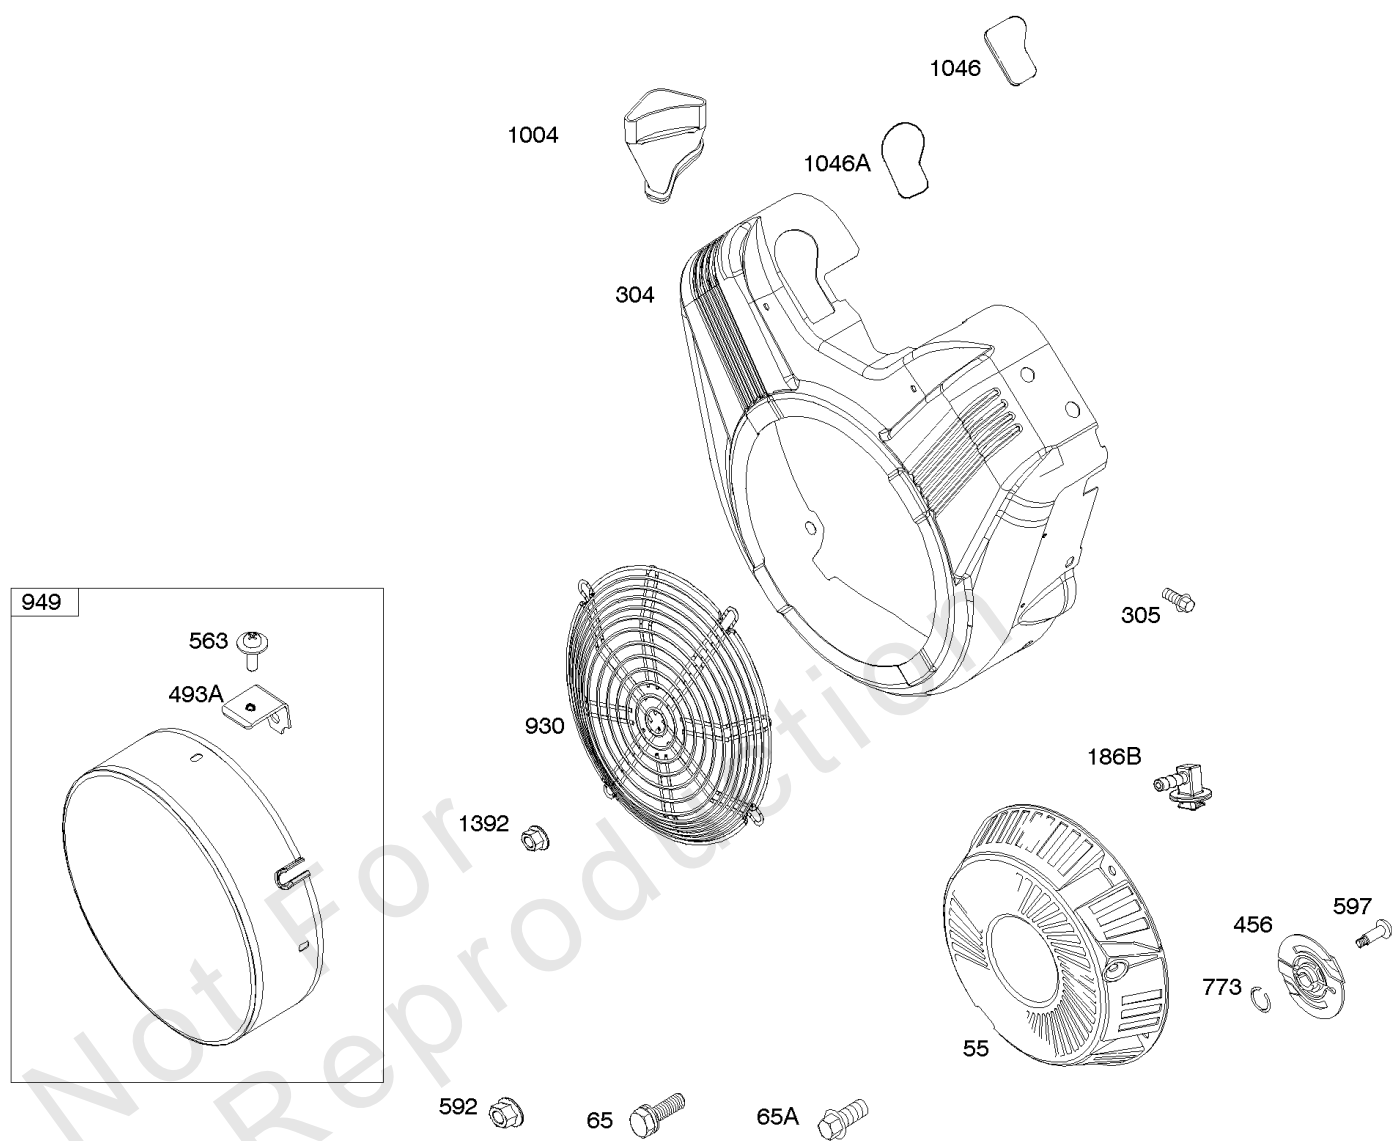

Blower Housing, Rewind Starter

REF NO	PART NO	QTY	DESCRIPTION
55	691568		HOUSING, Rewind Starter
57	692086		SPRING, Rewind Starter
58	66574		ROPE, Starter
59	805957		INSERT, Grip
60	808167		GRIP, Starter Rope
65	690341		SCREW -(Rewind Starter) (Rewind Starter)
65A	841233		SCREW -(Rewind Starter) (M6x10mm)
73A	841440		SCREEN, Rotating
74	841441		SCREW -(Rotating Screen) (M5x14mm)
304	842681		HOUSING, Blower
305	692062		SCREW -(Blower Housing)
455	841794		CUP, Flywheel
456	691529		PLATE, Pawl Friction
456A	845219		PLATE, Pawl Friction
459	845218		PAWL, Ratchet
493A	845729		BRACKET, Mounting
515	691528		SPRING, Pawl
563	841735		SCREW -(Debris Screen Guard)
592	690939		NUT -(Rewind Starter) (M6)
597	690876		SCREW -(Pawl Friction Plate)
608	841729		STARTER, Rewind
608A	844821		STARTER, Rewind
773	690875		RETAINER
949	845728		GUARD, Debris Screen
1004	841656		DUCT, Air
1046	692082		PLUG, Blower Housing
1046A	843068		PLUG, Blower Housing
1392	690939		NUT -(Rewind Guard)