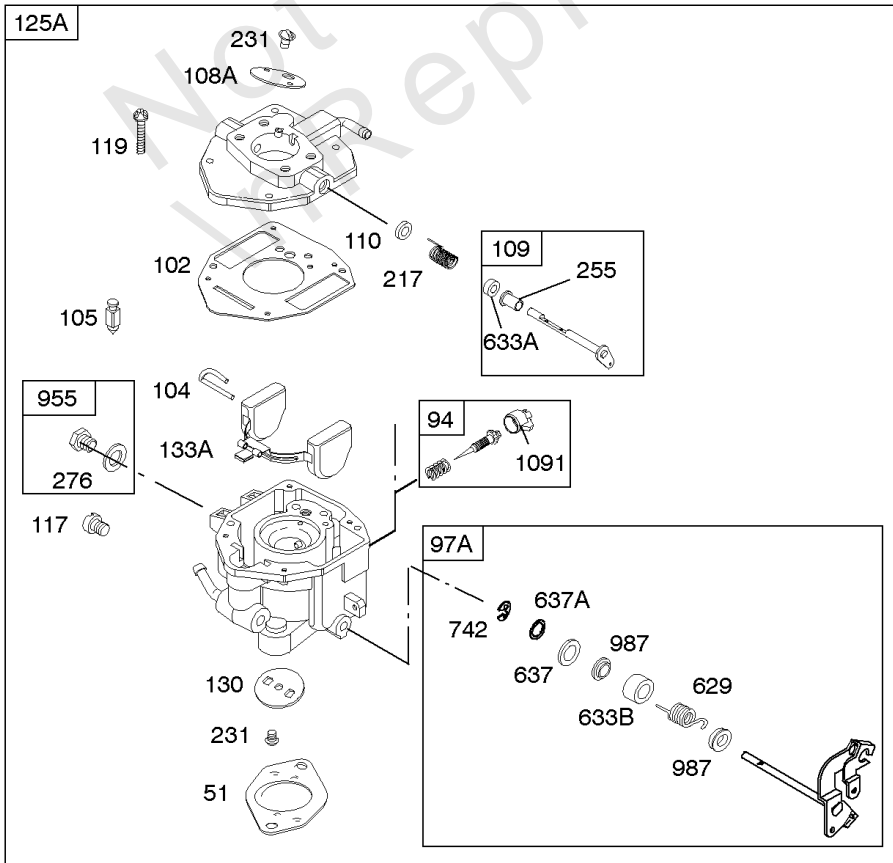

Carburetor

REF NO	PART NO	QTY	DESCRIPTION
11	691556		TUBE, Breather
11B	844921		TUBE, Breather -Used After Code Date 09121800
51	691694		GASKET, Intake
94	844987		KIT, Idle Mixture
95	690718		SCREW -(Throttle Valve)
97	809007		KIT, Throttle Shaft
98	808177		KIT, Idle Speed
102	692077		GASKET, Carburetor Body
104	690723		PIN, Float Hinge
105	797410		VALVE, Float Needle -(15.87 mm Long)
105A	846635		VALVE, Float Needle -(18.87 mm)
108A	844989		VALVE, Choke
109	808398		KIT, Choke Shaft
110	806861		WASHER -(Choke Shaft) (Plastic)
117	690881		JET, Main -(Standard) (Standard)
118	844990		JET, Main -(High Altitude) (5000 Feet)
118A	809442		JET, Main -(High Altitude) (9000 Feet and Above)
119	690720		SCREW -(Upper Carburetor Body to Lower Carburetor Body) (M4x18mm)
119	842761		SCREW -(Upper Carburetor Body to Lower Carburetor Body) (M4x16mm)
125	844988		CARBURETOR -Used After Code Date 09123100
130	690726		VALVE, Throttle
133A	844546		FLOAT, Carburetor
163	692081		GASKET, Air Cleaner -(Air Cleaner)
187	791745		LINE, Fuel -(23) (Cut to Required Length)
187	791766		LINE, Fuel -(15 Inches Long)(Cut To Required Length)
187D	791744		LINE, Fuel -(Formed)(14 Inches Long)(Cut To Required Length)
217	806862		SPRING, Choke Return
231	690718		SCREW -(Choke Valve)
255	690721		BUSHING, Choke Shaft
276	690724		WASHER, Sealing
365	690711		SCREW -(Carburetor/Throttle Body) (M8x38mm)
365A	690866		SCREW -(Carburetor/Throttle Body) (M6 x 98mm)
445	394018S		FILTER, A/C Cartridge
467	691985		KNOB, Air Cleaner Cover -Used Before Code Date 10040100
467	846431		KNOB, Air Cleaner Cover -Used After Code Date 10033100
601	791850		CLAMP, Hose
601A	691038		CLAMP, Hose -(Black)