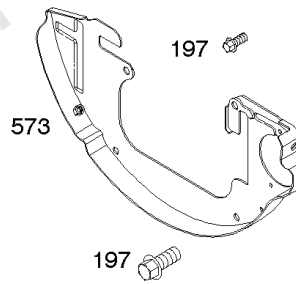

Not For
In Reproduction

Shrouds, Air Guides

REF NO	PART NO	QTY	DESCRIPTION
37	841309		GUARD, Flywheel
78	690688		SCREW -(Flywheel Guard)
197	807163		SCREW -(Back Plate)
215	841183		COVER, Cylinder Head -(Cylinder 1)
215A	841182		COVER, Cylinder Head -(Cylinder 2)
322	692067		SCREW -(Cylinder Head Cover)
349	690238		NUT -(Cylinder Head Cover)
447	841233		SCREW -(Air Guide Cover)
506	807120		SCREW -(Carburetor/EFI Cover)
529	690744		GROMMET
573	841310		PLATE, Back
638	691551		WASHER -(Cylinder Head Cover)
638A	690706		WASHER -(Cylinder Head Cover)
727	841313		COVER, Starter Drive
732	690688		SCREW -(Starter Drive Cover) (18mm)
732A	841233		SCREW -(Starter Drive Cover) (M6x10mm)
865	843768		COVER, Air Guide
879	842123		COVER, Carburetor/EFI
879A	807460		COVER, Carburetor/EFI