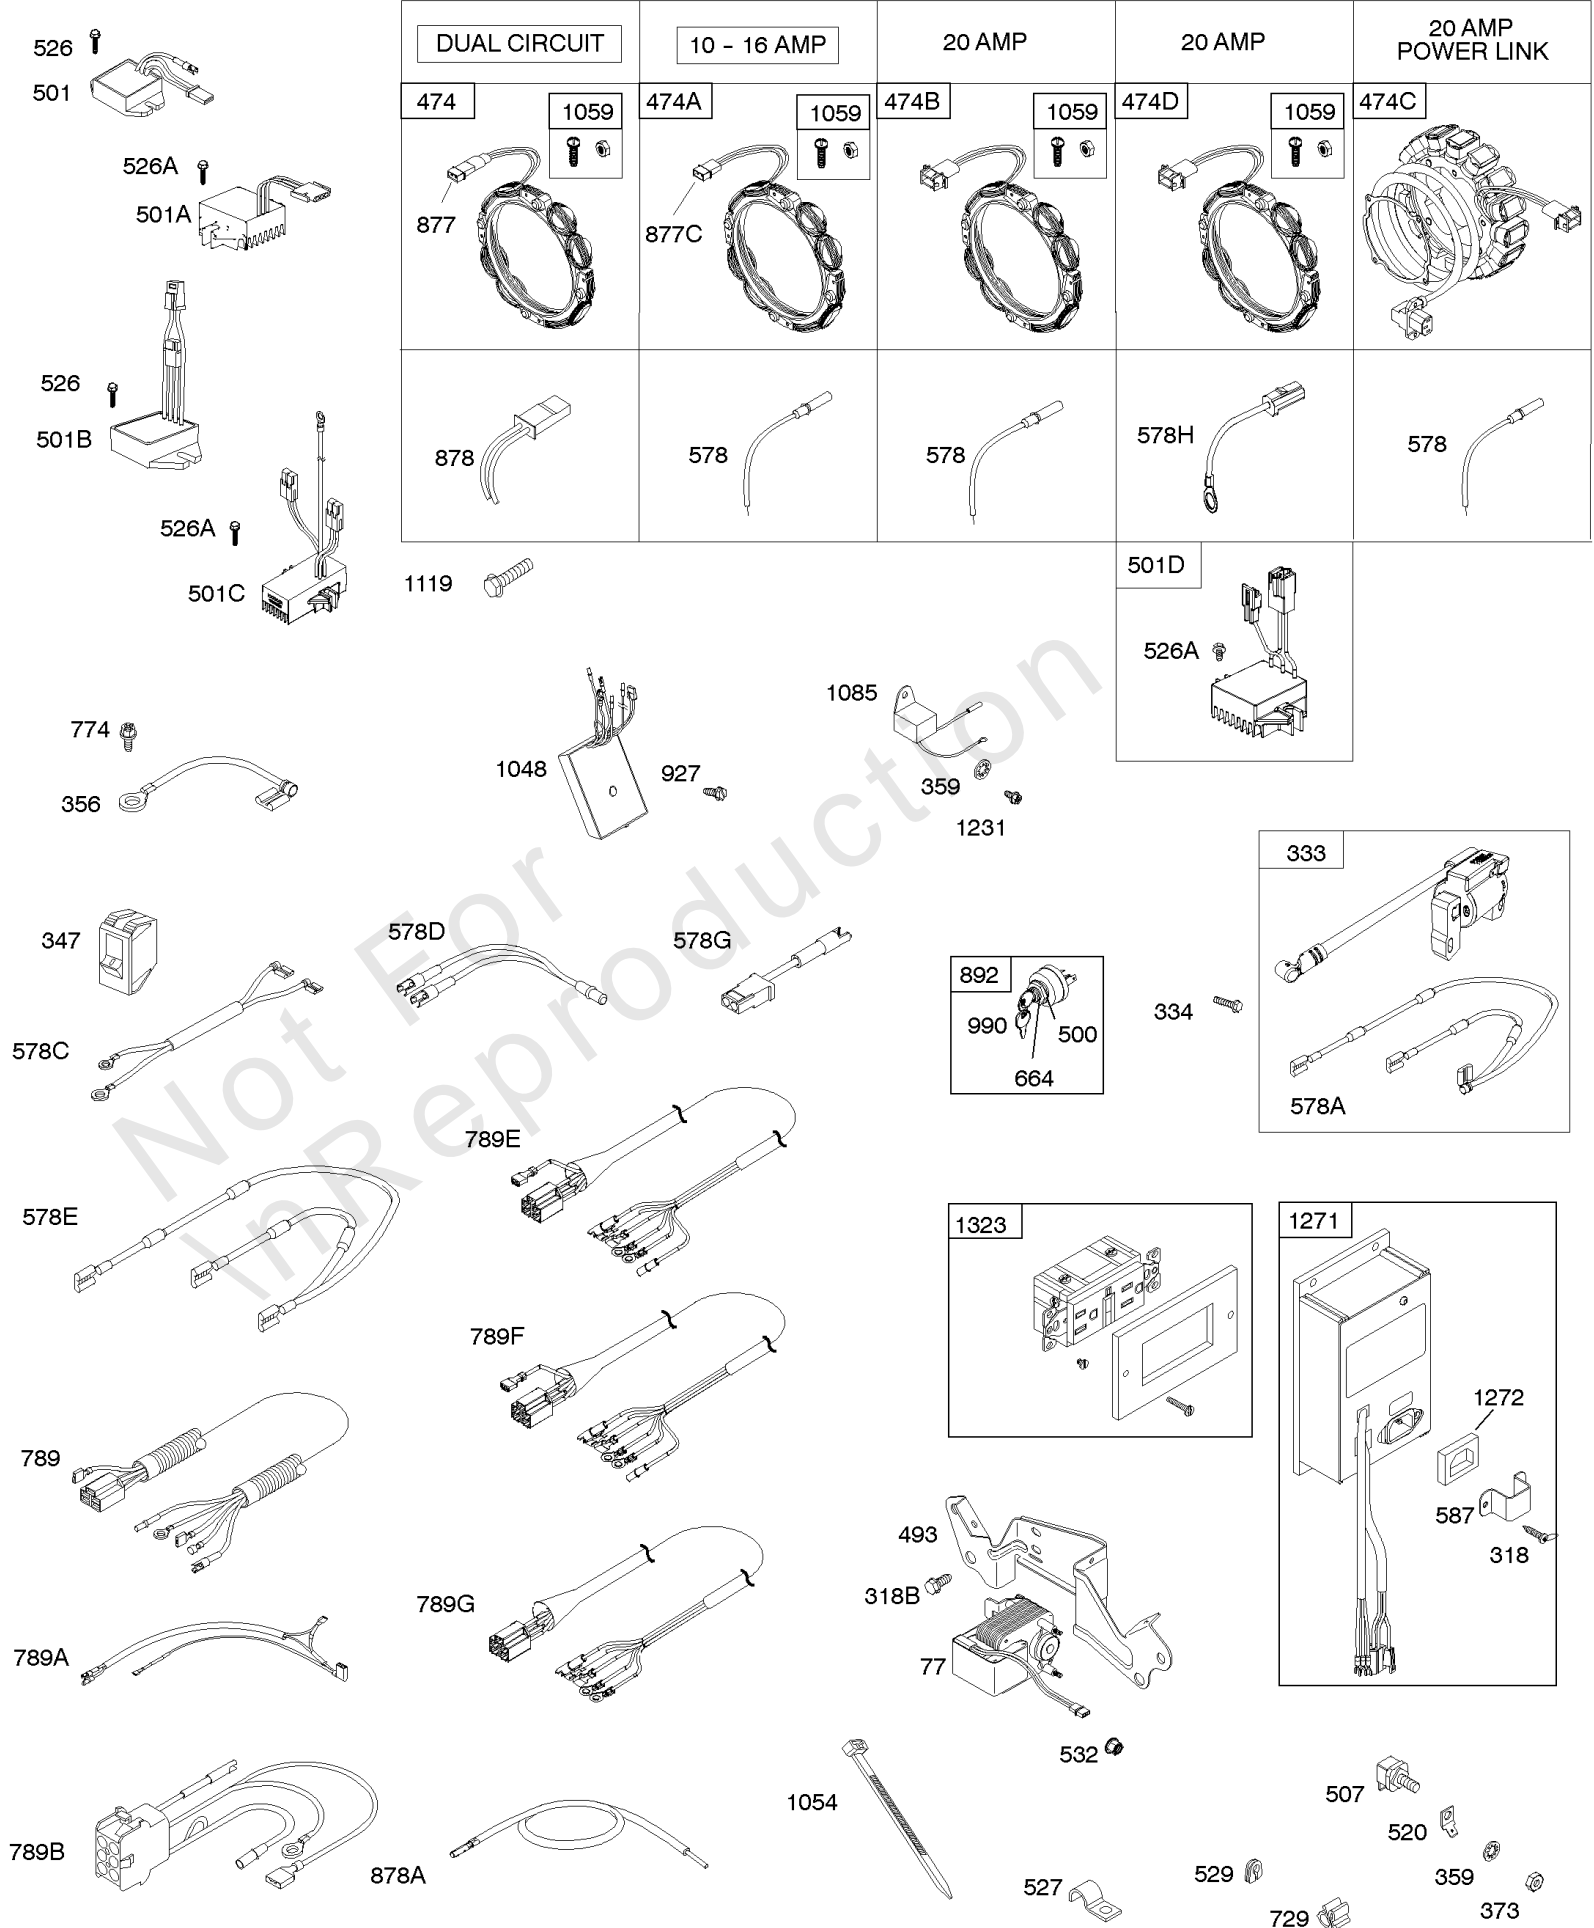

Alternator, Regulator, Wire Assemblies

Mfg. No: 305447-3078-G1

Alternator, Regulator, Wire Assemblies

REF NO	PART NO	QTY	DESCRIPTION
20	805049S		SEAL, Oil -(PTO Side)
318	807130		SCREW -(Mounting Bracket)
333	845606		ARMATURE, Magneto
334	692066		SCREW -(Magneto Armature)
347	691995		SWITCH, Rocker
356	690796		WIRE, Stop
359	691077		WASHER -(Ground Terminal)
373	691612		NUT -(Ground Terminal)
474A	592830		ALTERNATOR -(10-16 Amp Regulated)
500	691086		WASHER -(Key Switch)
501	845907		REGULATOR
507	691972		INSULATOR
520	691084		TERMINAL, Ground
526	692067		SCREW -(Regulator) (M6x12mm)
527	690423		CLAMP, Tube
529	690744		GROMMET
578	692306		WIRE ASSEMBLY
578A	844547		WIRE ASSEMBLY
578D	692961		WIRE ASSEMBLY
578E	691999		WIRE ASSEMBLY
587	698024		BRACKET, Mounting
664	691087		NUT -(Key Switch)
729	690586		CLIP, Wire
774	692067		SCREW -(Stop Wire)
789	691996		HARNESS, Wiring
877	393456		WIRE/CONNECTOR, Alternator
877C	399916		WIRE/CONNECTOR, Alternator
878	398661		HARNESS, Wiring
892	692318		SWITCH, Key
990	691959		SET, Key
1054	280275		TIE, Cable
1059	698516		KIT, Screw/Washer
1085	809093		MODULE, Ignition
1119	691552		SCREW -(Alternator)
1231	692067		SCREW -(Ignition Module)
1271	697261		INVERTER
1272	697260		GASKET, Inverter
1323	699146		RECEPTACLE, Powerlink