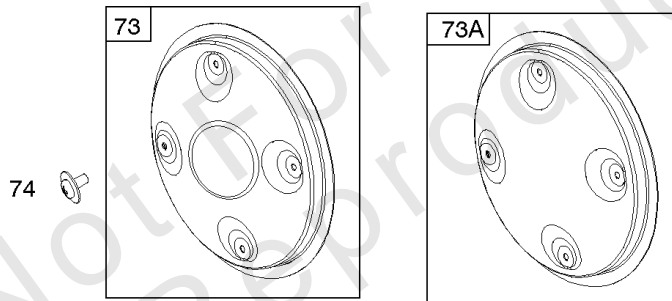

Flywheel, Rotating Screens

REF NO	PART NO	QTY	DESCRIPTION
23	841825		FLYWHEEL
65	690341		SCREW -(Rewind Starter) (Rewind Starter)
73	841662		SCREEN, Rotating
73A	841440		SCREEN, Rotating
73C	494439		SCREEN, Rotating
74	841441		SCREW -(Rotating Screen) (M5x14mm)
74A	691647		SCREW -(Rotating Screen)
332	690887		NUT -(Flywheel)
363	19203		PULLER, Flywheel
455	841794		CUP, Flywheel
668	691500		SPACER -(Rotating Screen)
668A	691215		SPACER -(Rotating Screen)
718A	690740		PIN, Locating -(28MM)
718B	841581		PIN, Locating -(32MM)
849	691088		SCREW -(Stub Shaft)
1047	841580		SHAFT, Stub