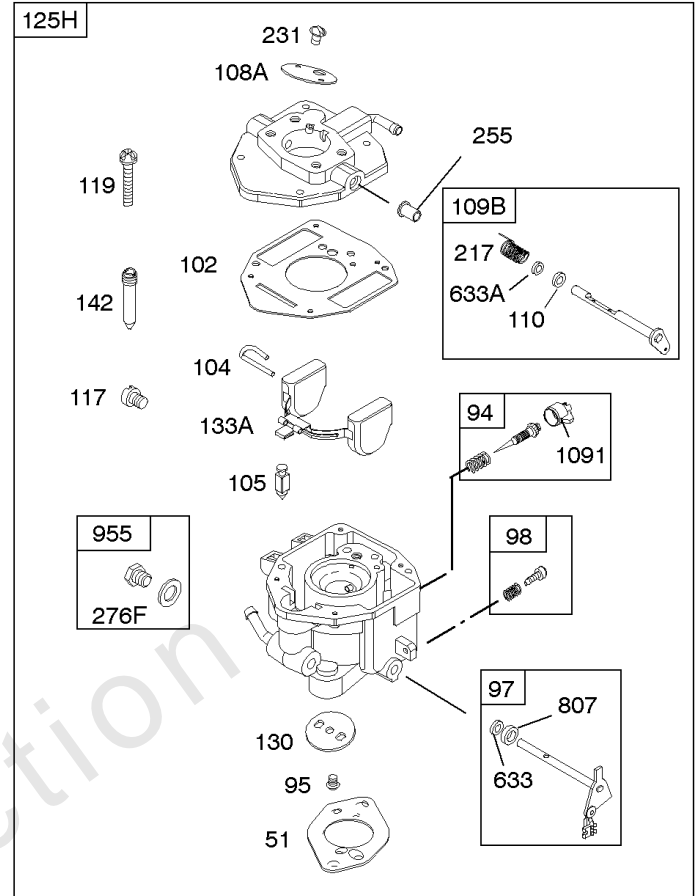

Carburetor

REF NO	PART NO	QTY	DESCRIPTION
51	691694		GASKET, Intake
91	809208		BODY, Upper Carburetor
94	844987		KIT, Idle Mixture
95	690718		SCREW -(Throttle Valve)
97	809007		KIT, Throttle Shaft
98	808177		KIT, Idle Speed
98A	808981		KIT, Idle Speed
102	692077		GASKET, Carburetor Body
104	690723		PIN, Float Hinge
105	797410		VALVE, Float Needle -(15.87 mm Long)
105A	846635		VALVE, Float Needle -(18.87 mm)
108A	844989		VALVE, Choke
109B	809096		SHAFT, Choke
110	806861		WASHER -(Choke Shaft) (Plastic)
117	690881		JET, Main -(Standard) (Standard)
118	844990		JET, Main -(High Altitude) (5000 Feet)
118A	809442		JET, Main -(High Altitude) (9000 Feet and Above)
119	690720		SCREW -(Upper Carburetor Body to Lower Carburetor Body) (M4x18mm)
119	842761		SCREW -(Upper Carburetor Body to Lower Carburetor Body) (M4x16mm)
122A	846960		SPACER, Carburetor
127	847028		PLUG, Welch
130	690726		VALVE, Throttle
133A	844546		FLOAT, Carburetor
142	690725		NOZZLE, Carburetor
187	791745		LINE, Fuel -(23) (Cut to Required Length)
187	791766		LINE, Fuel -(15 Inches Long)(Cut To Required Length)
187D	791744		LINE, Fuel -(Formed)(14 Inches Long)(Cut To Required Length)
217	806862		SPRING, Choke Return
231	690718		SCREW -(Choke Valve)
255	690721		BUSHING, Choke Shaft
276	690724		WASHER, Sealing
365	690711		SCREW -(Carburetor/Throttle Body) (M8x38mm)
365A	690866		SCREW -(Carburetor/Throttle Body) (M6 x 98mm)
601	791850		CLAMP, Hose
601A	691038		CLAMP, Hose -(Black)
633	806131		SEAL, Choke/Throttle Shaft -(Throttle Shaft)
633A	690722		SEAL, Choke/Throttle Shaft -(Choke Shaft)
807	805557		SPACER -(Throttle)