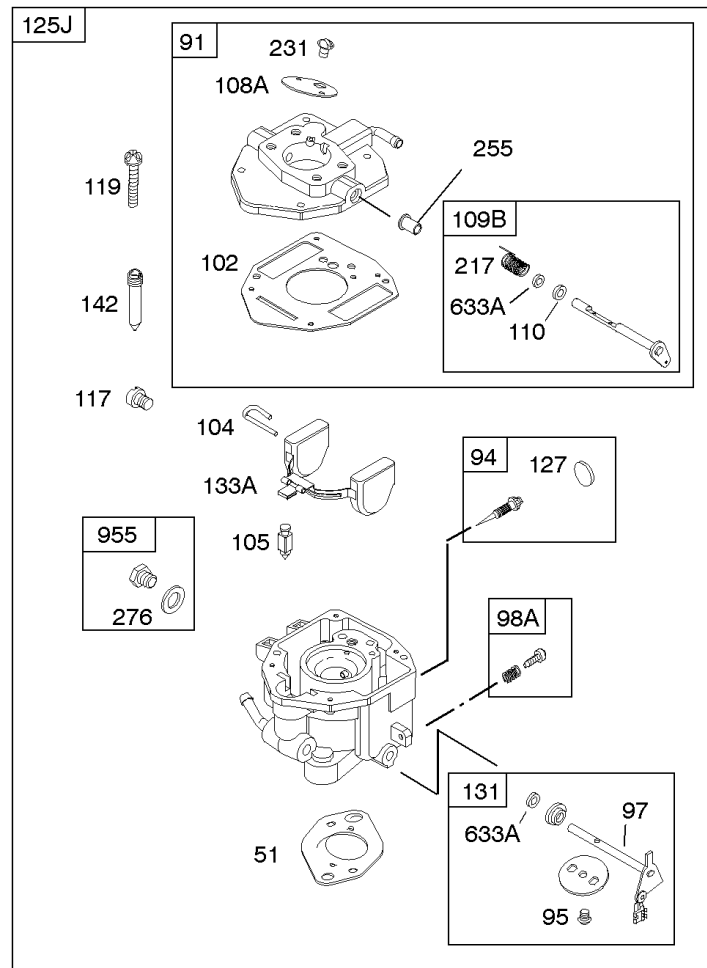

Carburetor

REF NO	PART NO	QTY	DESCRIPTION
947	692094		SOLENOID, Fuel
955	807723		PLUG, Carburetor
1091	844448		CAP, Limiter

Not For In Reproduction