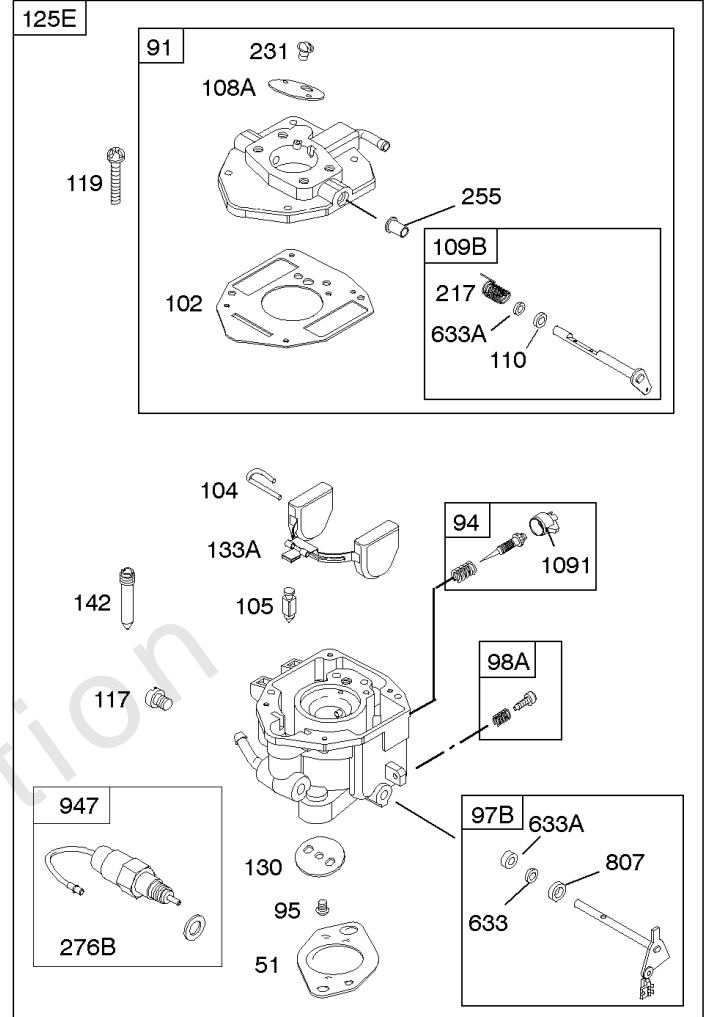

Carburetor

REF NO	PART NO	QTY	DESCRIPTION
947	692094		SOLENOID, Fuel
955	807723		PLUG, Carburetor
1091	844448		CAP, Limiter

Not For In Reproduction

- 118
- 118A
- 105A

- 365
- 365A

Carburetor

REF NO	PART NO	QTY	DESCRIPTION
51	691694		GASKET, Intake
91	809208		BODY, Upper Carburetor
94	844987		KIT, Idle Mixture
95	690718		SCREW -(Throttle Valve)
98	808177		KIT, Idle Speed
98A	808981		KIT, Idle Speed
102	692077		GASKET, Carburetor Body
104	690723		PIN, Float Hinge
105	797410		VALVE, Float Needle -(15.87 mm Long)
105A	846635		VALVE, Float Needle -(18.87 mm)
108A	844989		VALVE, Choke
109	808398		KIT, Choke Shaft
109B	809096		SHAFT, Choke
110	806861		WASHER -(Choke Shaft) (Plastic)
117	690881		JET, Main -(Standard) (Standard)
118	844990		JET, Main -(High Altitude) (5000 Feet)
118A	809442		JET, Main -(High Altitude) (9000 Feet and Above)
119	842761		SCREW -(Upper Carburetor Body to Lower Carburetor Body) (M4x16mm)
119	690720		SCREW -(Upper Carburetor Body to Lower Carburetor Body) (M4x18mm)
130	690726		VALVE, Throttle
133A	844546		FLOAT, Carburetor
142	690725		NOZZLE, Carburetor
187	791766		LINE, Fuel -(15 Inches Long)(Cut To Required Length)
187	791745		LINE, Fuel -(23) (Cut to Required Length)
187D	791744		LINE, Fuel -(Formed)(14 Inches Long)(Cut To Required Length)
217	806862		SPRING, Choke Return
231	690718		SCREW -(Choke Valve)
255	690721		BUSHING, Choke Shaft
276	690724		WASHER, Sealing
276B	806137		WASHER, Sealing -(Fuel Solenoid)
365	690711		SCREW -(Carburetor/Throttle Body) (M8x38mm)
365A	690866		SCREW -(Carburetor/Throttle Body) (M6 x 98mm)
601	791850		CLAMP, Hose
601A	691038		CLAMP, Hose -(Black)
629	807004		SPRING, Throttle Return -(Throttle Return)
633	806131		SEAL, Choke/Throttle Shaft -(Throttle Shaft)
633A	690722		SEAL, Choke/Throttle Shaft -(Choke Shaft)