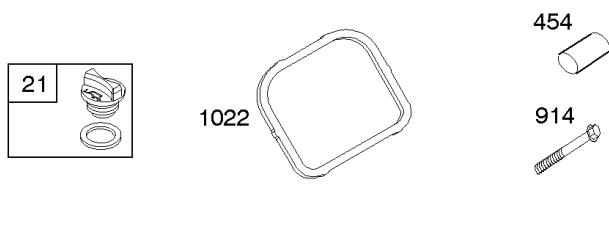

Cylinder Head, Valve Covers

Mfg. No: 305447-3078-G1

Cylinder Head, Valve Covers

REF NO	PART NO	QTY	DESCRIPTION
5	809200		HEAD, Cylinder -(Cylinder 1)
5A	809201		HEAD, Cylinder -(Cylinder 2)
7	806085S		GASKET, Cylinder Head
13	692059		SCREW -(Cylinder Head)
21	809500		CAP, Oil Fill
33	807681		VALVE, Exhaust
34	807680		VALVE, Intake
35	692084		SPRING, Valve -(Intake) (Intake)
36	692084		SPRING, Valve -(Exhaust) (Exhaust)
40	692058		RETAINER, Valve
42	807683		RETAINER, Valve
45	843379		TAPPET, Valve
192	807623		ADJUSTER, Rocker Arm
276A	807085		WASHER, Sealing -(Rocker Cover)
276D	691766		WASHER, Sealing -(Head)(Rocker Cover)
337	792015		PLUG, Spark
383	19576S		WRENCH, Spark Plug
601	791850		CLAMP, Hose
635	692076		BOOT, Spark Plug
830	809157		STUD, Rocker Arm -(Rocker Arm)
868	691963		SEAL, Valve
871	692057		BUSHING, Valve Guide
914	807084		SCREW -(Rocker Cover)
918	791880		HOSE, Vacuum
1022	806039S		GASKET, Rocker Cover
1023	843749		COVER, Rocker
1023B	691494		COVER, Rocker
1023C	690910		COVER, Rocker
1023E	691531		COVER, Rocker -(Used On Engines Equipped With 9 Quart Fuel Tanks)
1023D	691558		COVER, Rocker
1026	691758		ROD, Push -(Exhaust)(Aluminum)
1026	691836		ROD, Push -(Intake)(Steel)
1029	807323		ARM, Rocker
1100	791959		PIVOT, Rocker Arm
1254	807084		SCREW -(Rocker Arm Stud)