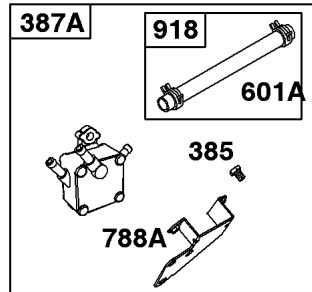

Included in Fuel Tank Service #845137

Included in Fuel Tank Service #845138