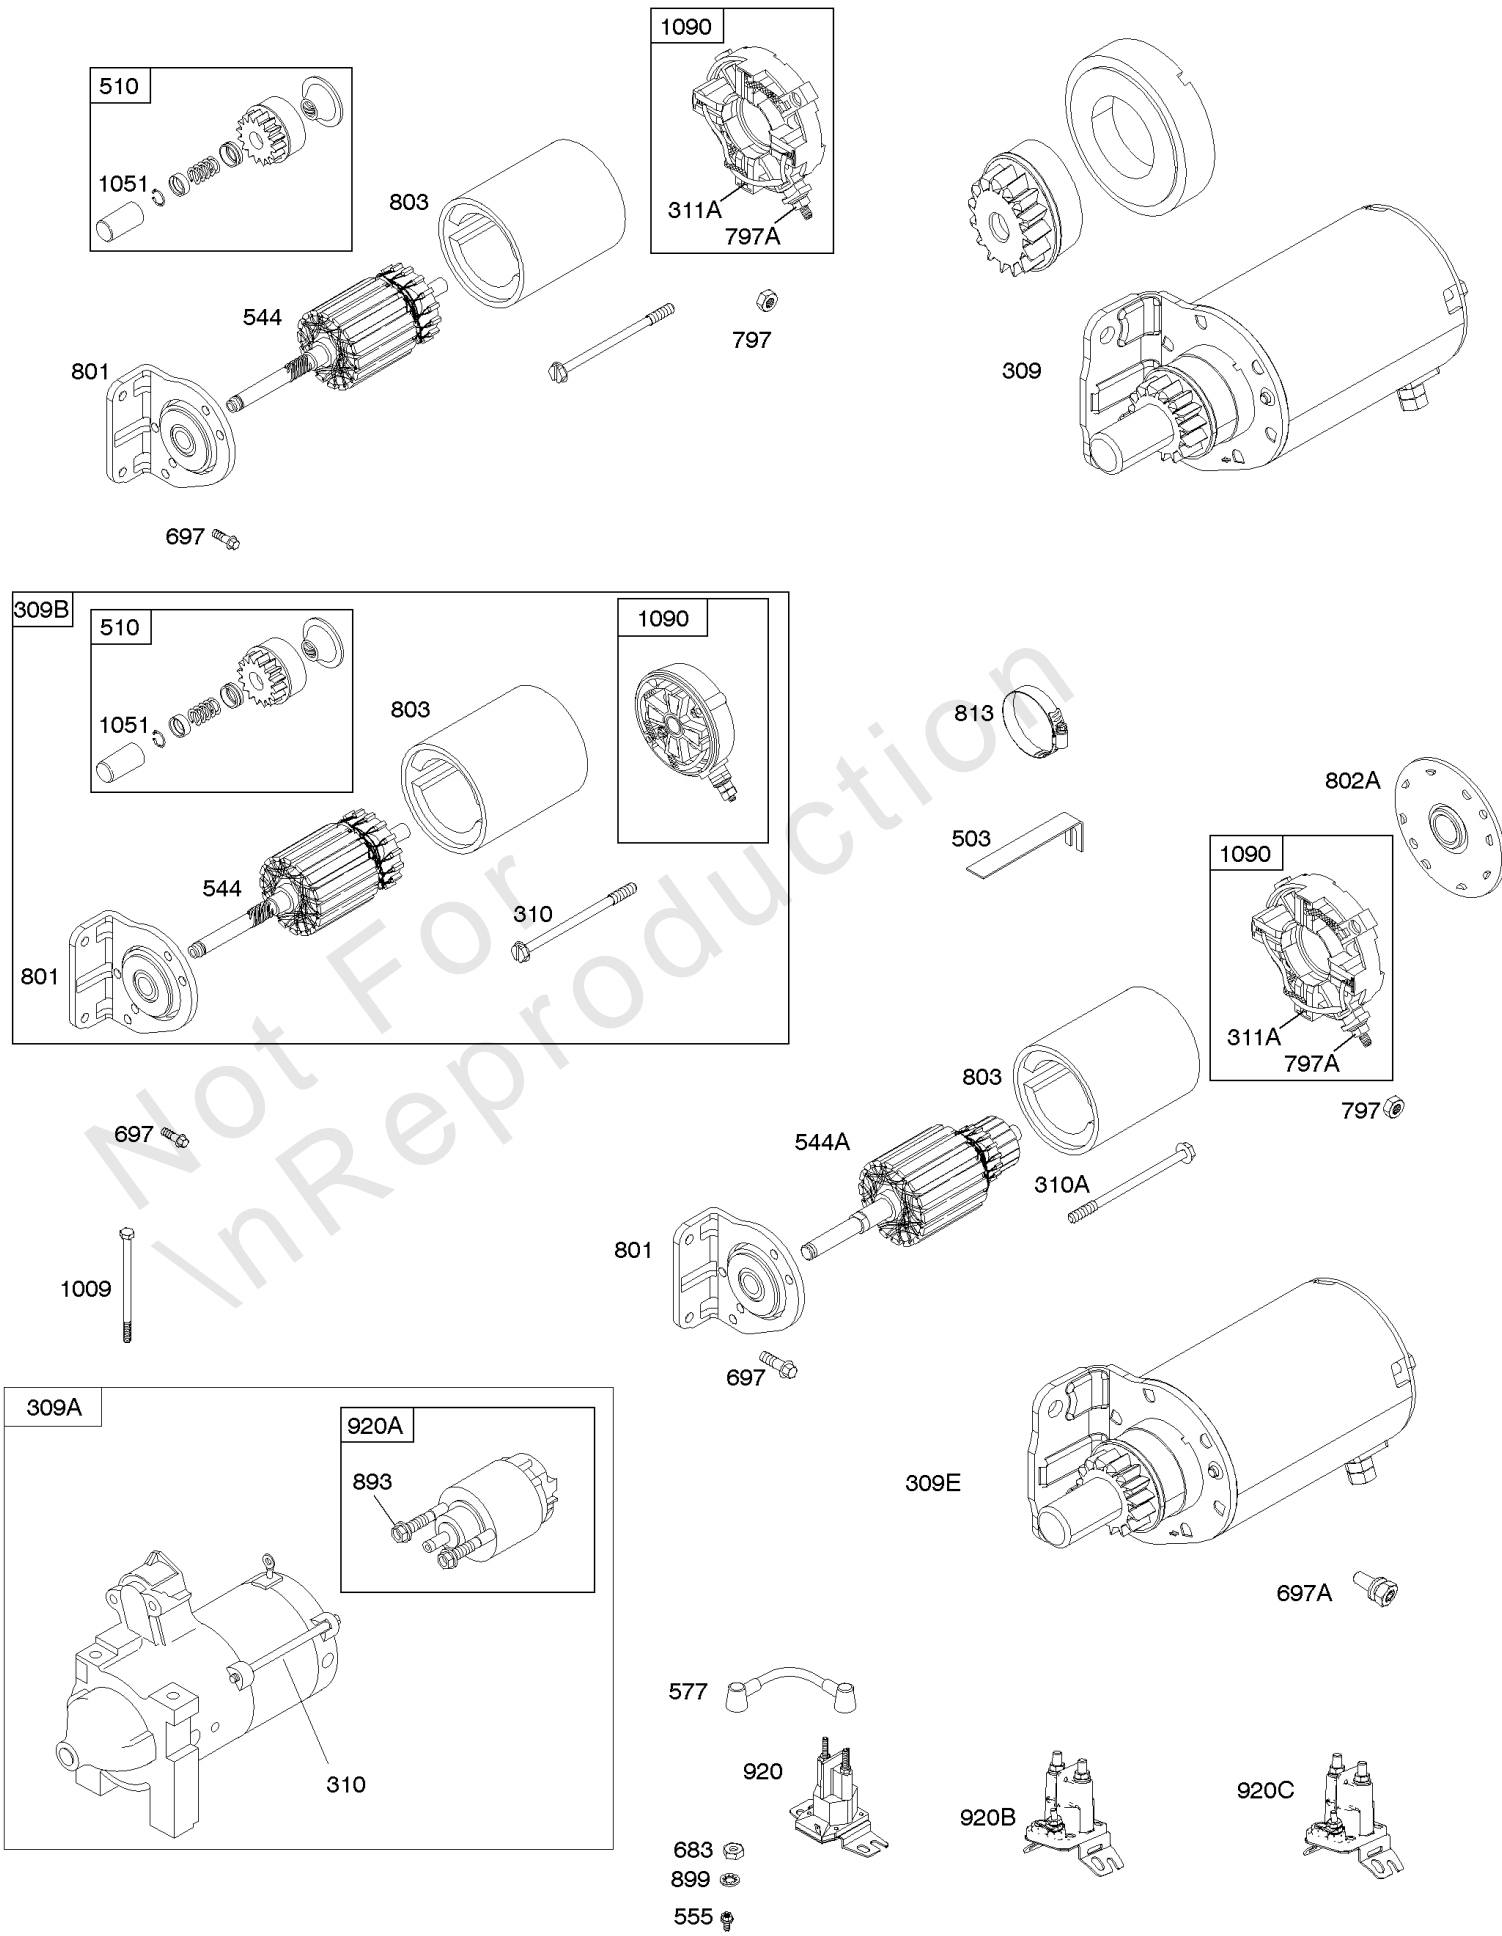

Not For In Reproduction

Cylinder Head, Valve Covers

Mfg. No: 305447-3078-G1

Cylinder Head, Valve Covers

REF NO	PART NO	QTY	DESCRIPTION
5	809200		HEAD, Cylinder -(Cylinder 1)
5A	809201		HEAD, Cylinder -(Cylinder 2)
7	806085S		GASKET, Cylinder Head
13	692059		SCREW -(Cylinder Head)
21	809500		CAP, Oil Fill
33	807681		VALVE, Exhaust
34	807680		VALVE, Intake
35	692084		SPRING, Valve -(Intake) (Intake)
36	692084		SPRING, Valve -(Exhaust) (Exhaust)
40	692058		RETAINER, Valve
42	807683		RETAINER, Valve
45	843379		TAPPET, Valve
192	807623		ADJUSTER, Rocker Arm
276A	807085		WASHER, Sealing -(Rocker Cover)
276D	691766		WASHER, Sealing -(Head)(Rocker Cover)
337	792015		PLUG, Spark
383	19576S		WRENCH, Spark Plug
601	791850		CLAMP, Hose
635	692076		BOOT, Spark Plug
830	809157		STUD, Rocker Arm -(Rocker Arm)
868	691963		SEAL, Valve
871	692057		BUSHING, Valve Guide
914	807084		SCREW -(Rocker Cover)
918	791880		HOSE, Vacuum
1022	806039S		GASKET, Rocker Cover
1023	843749		COVER, Rocker
1023B	691494		COVER, Rocker
1023C	690910		COVER, Rocker
1023E	691531		COVER, Rocker -(Used On Engines Equipped With 9 Quart Fuel Tanks)
1023D	691558		COVER, Rocker
1026	691758		ROD, Push -(Exhaust)(Aluminum)
1026	691836		ROD, Push -(Intake)(Steel)
1029	807323		ARM, Rocker
1100	791959		PIVOT, Rocker Arm
1254	807084		SCREW -(Rocker Arm Stud)