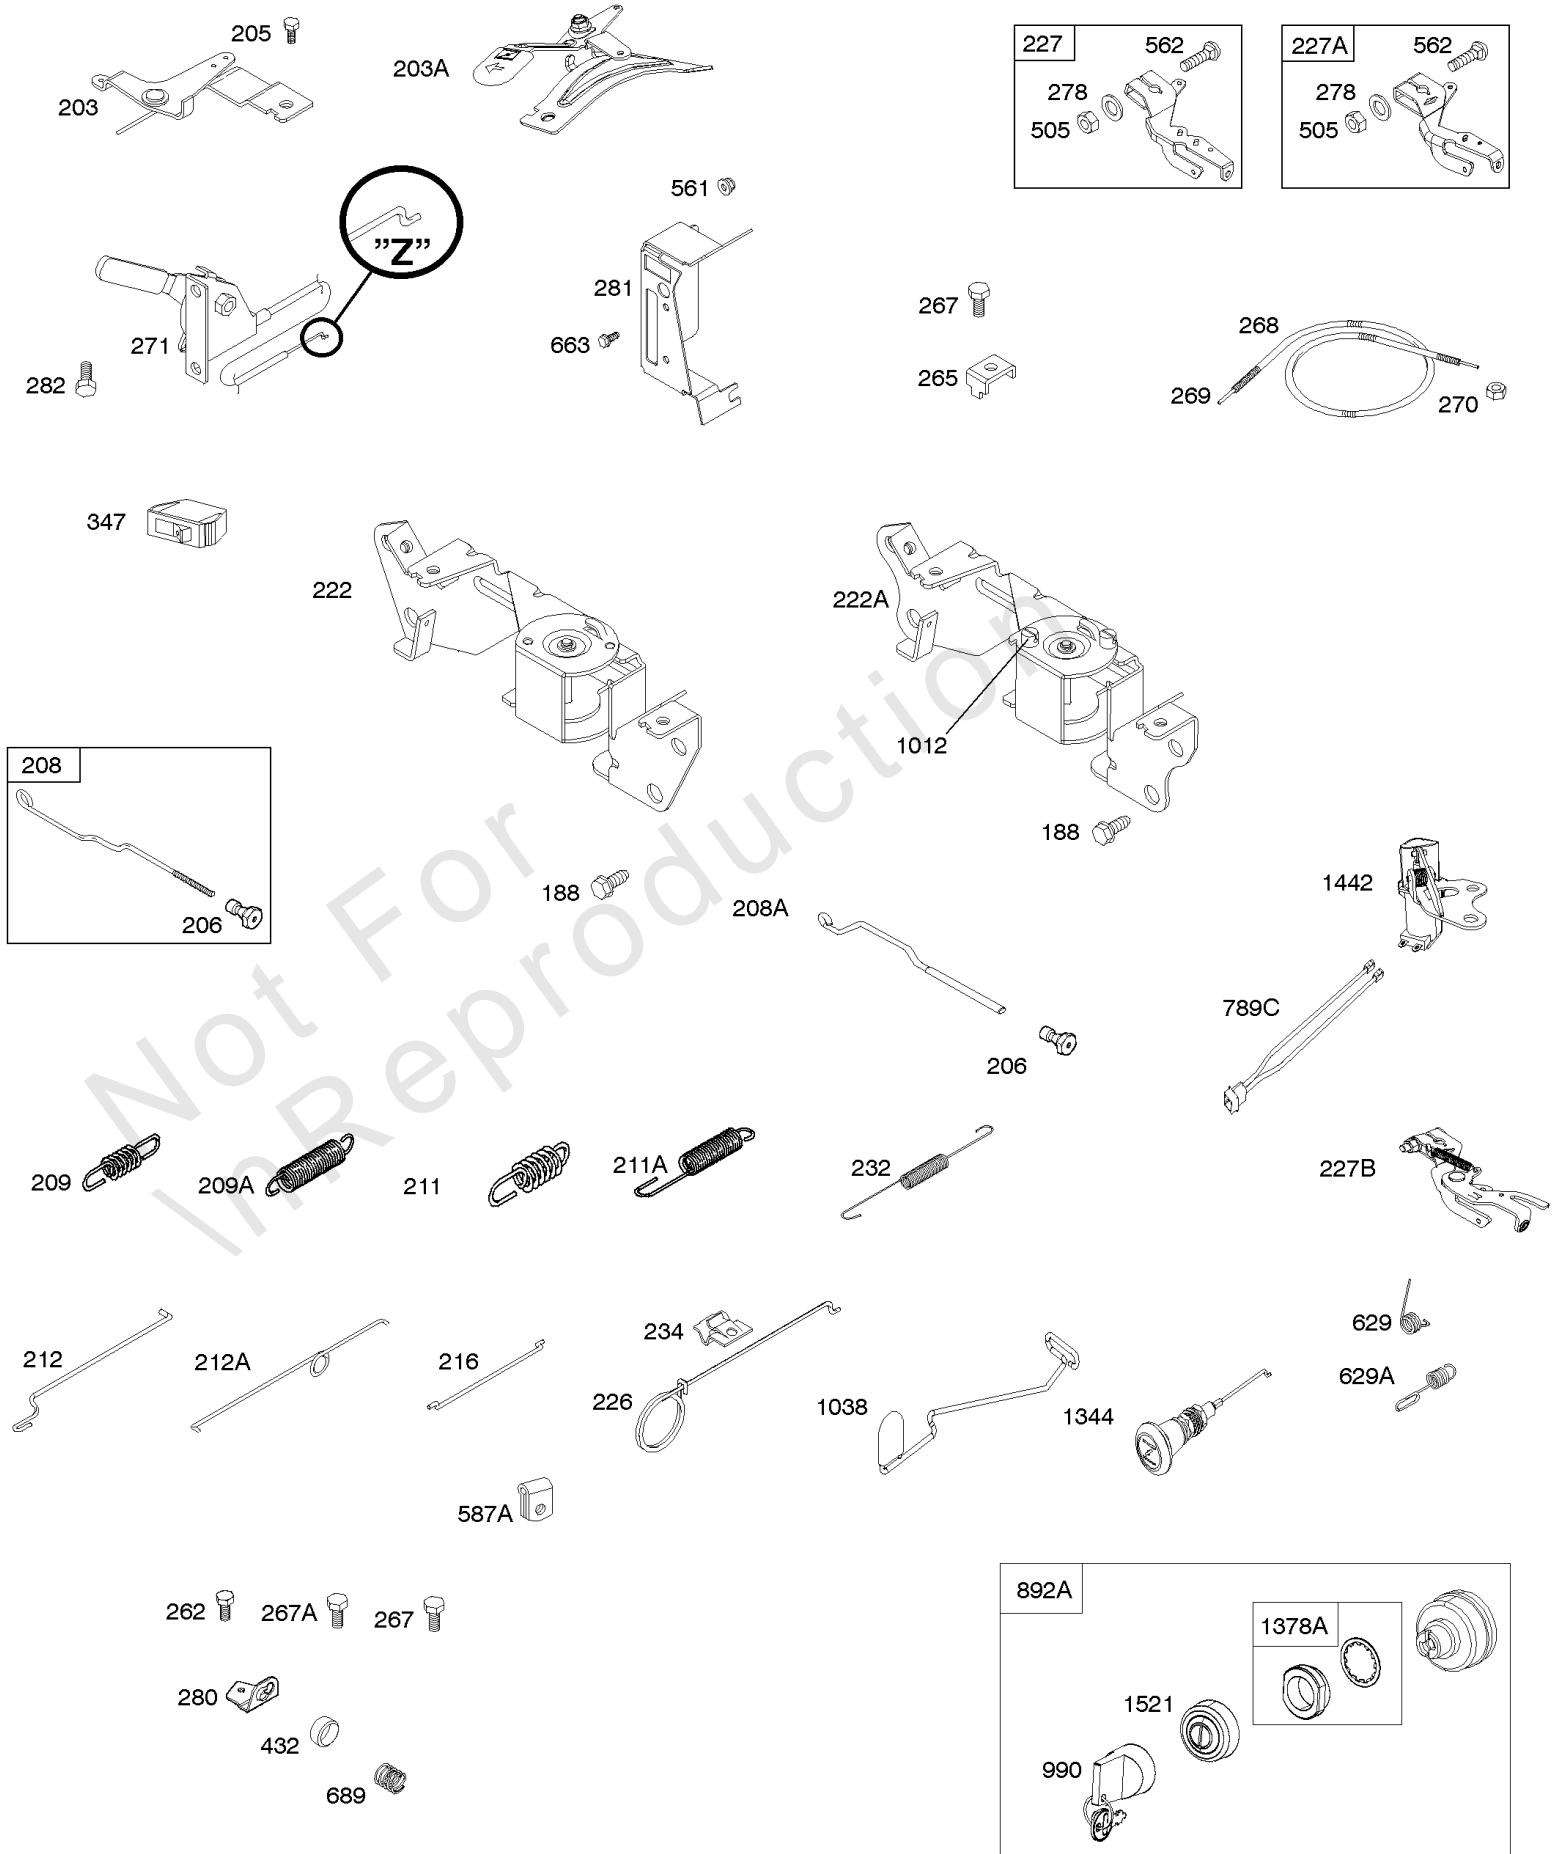

Included in Fuel Tank Service #845137

Included in Fuel Tank Service #845138

Fuel Supply

REF NO	PART NO	QTY	DESCRIPTION
1054	280275		TIE, Cable

Not For In Reproduction

Governor Spring, Controls

REF NO	PART NO	QTY	DESCRIPTION
188	692056		SCREW -(Control Bracket) (M8x14mm)
188	845964		SCREW -(Control Bracket) (M8x10mm)
203	690923		BRACKET, Control
205	692083		SCREW -(Bell Crank)
206	691244		NUT, Governor Adjusting
208	808453		ROD, Governor Control
209	691506		SPRING, Governor
211A	692068		SPRING, Governed Idle
212	847015		LINK, Throttle
216	690705		LINK, Choke
222	845305		BRACKET, Control
226	692075		ROD, Choke
227A	845484		LEVER, Governor Control
232	692073		SPRING, Governor Link
234	691723		CLIP, Control Rod
262	692083		SCREW -(Rod Bracket)
265	691024		CLAMP, Casing
267	841552		SCREW -(Casing Clamp) (M5x20mm)
267A	692083		SCREW -(Casing Clamp) (M5x20mm)
268	691025		CASING, Control Wire -(Cut To Required Length)
269	691026		WIRE, Control -(Cut To Required Length)
270	691027		NUT -(Control Wire Casing)
271	692541		LEVER, Control -(Cable Wire With Z Formed End)
278	842122		WASHER -(Governor Control Lever)
280	691526		BRACKET, Rod
281	690742		PANEL, Control
282	692083		SCREW -(Control Lever)
347	691995		SWITCH, Rocker
432	691509		CAP, Spring
505	690238		NUT -(Governor Lever)
561	690713		NUT -(Control Lever)
562	690239		BOLT -(Governor Control Lever)
587A	807116		CLAMP, Cable
629	807004		SPRING, Throttle Return -(Throttle Return)
663	692083		SCREW -(Control Panel)
689	691272		SPRING, Friction
990	691959		SET, Key
1012	690592		RETAINER, Link
1344	841129		CABLE, Choke