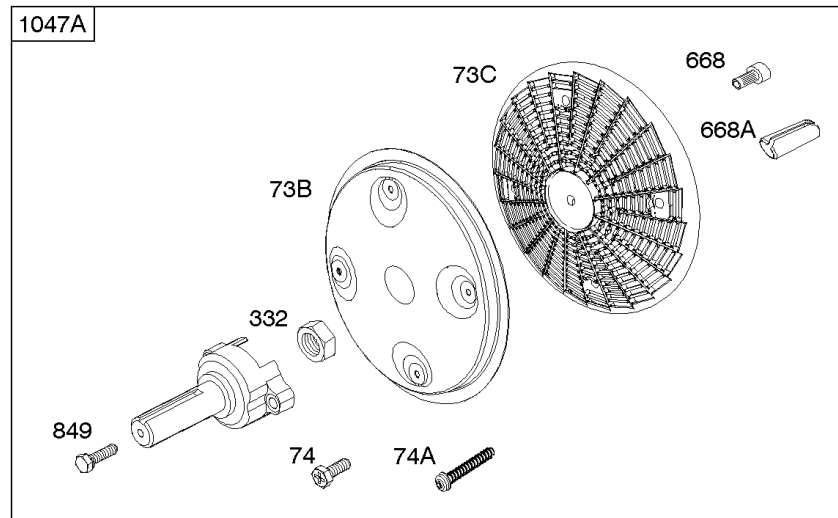

Flywheel, Rotating Screens

REF NO	PART NO	QTY	DESCRIPTION
23	841825		FLYWHEEL
65	690341		SCREW -(Rewind Starter) (Rewind Starter)
73	841662		SCREEN, Rotating
73A	841440		SCREEN, Rotating
73C	494439		SCREEN, Rotating
74	841441		SCREW -(Rotating Screen) (M5x14mm)
74A	691647		SCREW -(Rotating Screen)
332	690887		NUT -(Flywheel)
363	19203		PULLER, Flywheel
455	841794		CUP, Flywheel
668	691500		SPACER -(Rotating Screen)
668A	691215		SPACER -(Rotating Screen)
718A	690740		PIN, Locating -(28MM)
718B	841581		PIN, Locating -(32MM)
849	691088		SCREW -(Stub Shaft)
1047	841580		SHAFT, Stub