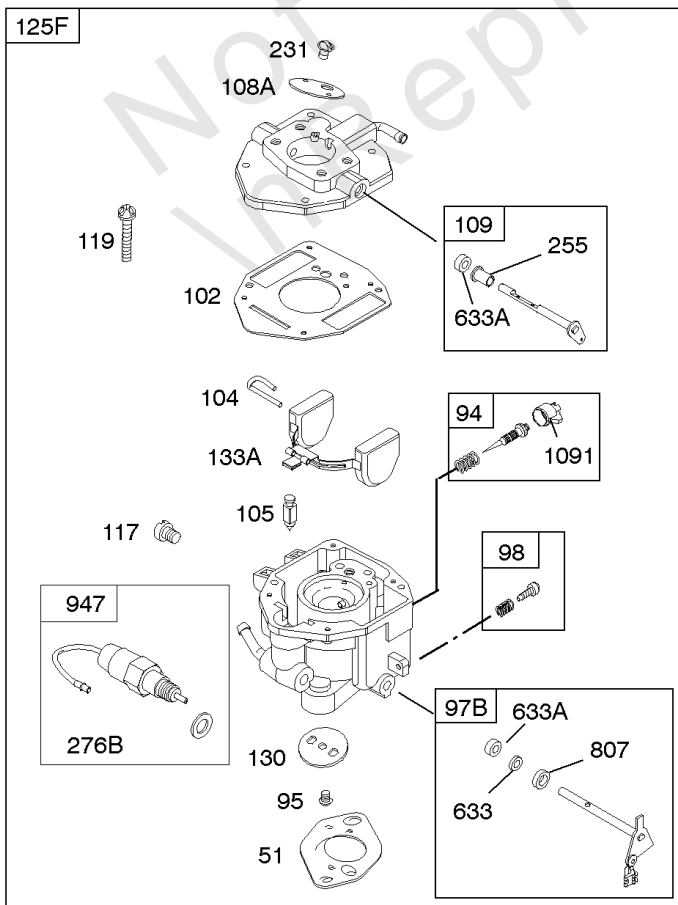

- 118
- 118A
- 105A

- 365
- 365A

Carburetor

REF NO	PART NO	QTY	DESCRIPTION
51	691694		GASKET, Intake
91	809208		BODY, Upper Carburetor
94	844987		KIT, Idle Mixture
95	690718		SCREW -(Throttle Valve)
98	808177		KIT, Idle Speed
98A	808981		KIT, Idle Speed
102	692077		GASKET, Carburetor Body
104	690723		PIN, Float Hinge
105	797410		VALVE, Float Needle -(15.87 mm Long)
105A	846635		VALVE, Float Needle -(18.87 mm)
108A	844989		VALVE, Choke
109	808398		KIT, Choke Shaft
109B	809096		SHAFT, Choke
110	806861		WASHER -(Choke Shaft) (Plastic)
117	690881		JET, Main -(Standard) (Standard)
118	844990		JET, Main -(High Altitude) (5000 Feet)
118A	809442		JET, Main -(High Altitude) (9000 Feet and Above)
119	842761		SCREW -(Upper Carburetor Body to Lower Carburetor Body) (M4x16mm)
119	690720		SCREW -(Upper Carburetor Body to Lower Carburetor Body) (M4x18mm)
130	690726		VALVE, Throttle
133A	844546		FLOAT, Carburetor
142	690725		NOZZLE, Carburetor
187	791766		LINE, Fuel -(15 Inches Long)(Cut To Required Length)
187	791745		LINE, Fuel -(23) (Cut to Required Length)
187D	791744		LINE, Fuel -(Formed)(14 Inches Long)(Cut To Required Length)
217	806862		SPRING, Choke Return
231	690718		SCREW -(Choke Valve)
255	690721		BUSHING, Choke Shaft
276	690724		WASHER, Sealing
276B	806137		WASHER, Sealing -(Fuel Solenoid)
365	690711		SCREW -(Carburetor/Throttle Body) (M8x38mm)
365A	690866		SCREW -(Carburetor/Throttle Body) (M6 x 98mm)
601	791850		CLAMP, Hose
601A	691038		CLAMP, Hose -(Black)
629	807004		SPRING, Throttle Return -(Throttle Return)
633	806131		SEAL, Choke/Throttle Shaft -(Throttle Shaft)
633A	690722		SEAL, Choke/Throttle Shaft -(Choke Shaft)