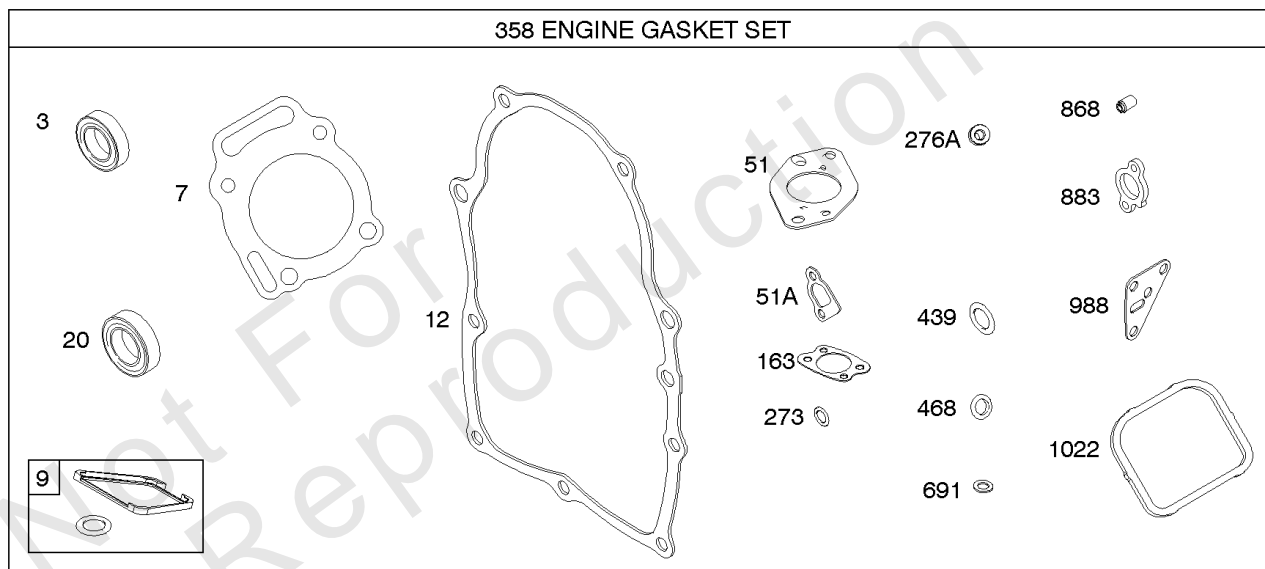

Carburetor

REF NO	PART NO	QTY	DESCRIPTION
601A	691038		CLAMP, Hose -(Black)
633	806131		SEAL, Choke/Throttle Shaft -(Throttle Shaft)
633A	690722		SEAL, Choke/Throttle Shaft -(Choke Shaft)
807	805557		SPACER -(Throttle)
833A	691593		SCREW -(Air Cleaner Mounting Strap/Stud)
947	692094		SOLENOID, Fuel
1091	844448		CAP, Limiter

Not For In Reproduction